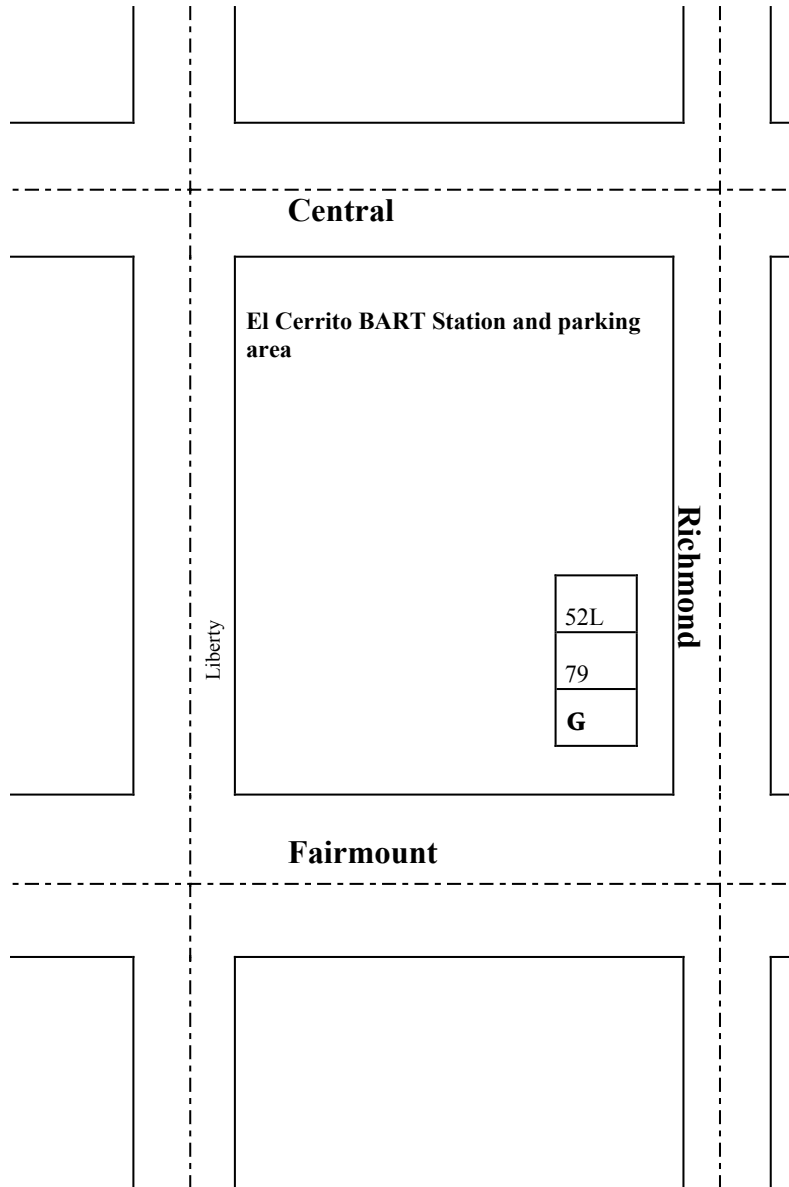

STOP LOCATIONS AT EL CERRITO PLAZA BART

In the event of a BART strike, AC Transit buses will not enter BART property. Bus stops will be located on nearby streets.

At El Cerrito Plaza BART, lines 72 and 72M will remain on San Pablo Ave., and not turn toward the BART station.

STOP LOCATIONS

On Fairmount Ave. and Richmond St.:

Line 52L

Line 79

Line G

On northbound San Pablo Ave. at Carlson Blvd.:

Line 72 (toward Hilltop Mall)

Line 72M (toward Point Richmond)

On southbound San Pablo Ave. at Fairmount Ave.:

Lines 72 and 72M

BUS ALTERNATIVES FROM EL CERRITO PLAZA BART

SAN FRANCISCO

During morning commute period, take Transbay Line G at Richmond Ave. and Fairmont Ave. (Last Line G bus leaves 8:15 am). Or take Transbay Line L at San Pablo Ave. and Central Ave. (Last bus leaves at 8:42 am).

At other times, take lines 72, 72M, or 72R to 40th St. and San Pablo Ave. Cross 40th St. and walk to the stop at 40th St. and Emery St. There, take Transbay Line F.

DOWNTOWN OAKLAND

Take line 72, 72M, or 72R to downtown Oakland.