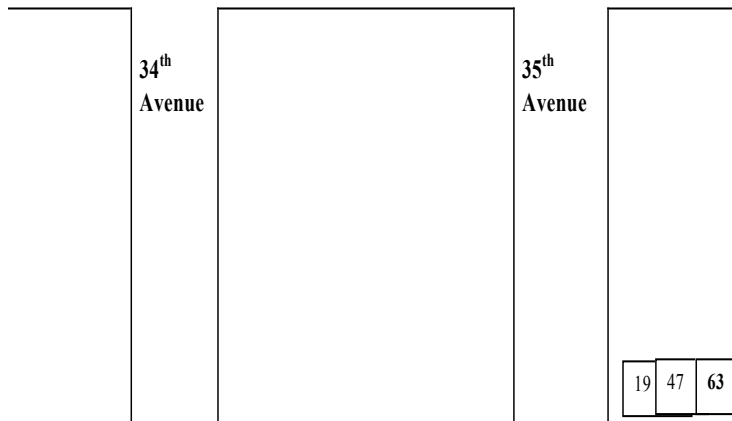

STOP LOCATIONS AT FRUITVALE BART

International Blvd

E 12th Street

In the event of a BART strike, AC Transit buses will not enter BART property. Bus stops will be located on nearby streets.

STOP LOCATIONS

Northbound E. 12th St. at 35th Ave., across the street from the BART parking lot:

Line 19

Line 47

Line 63

Eastbound 35th Ave. at E. 12th St., in front of the BART parking lot:

Line 50

Line 54

On Westbound 35th Ave. at E. 12th St., across the street from the BART parking lot:

Line 14