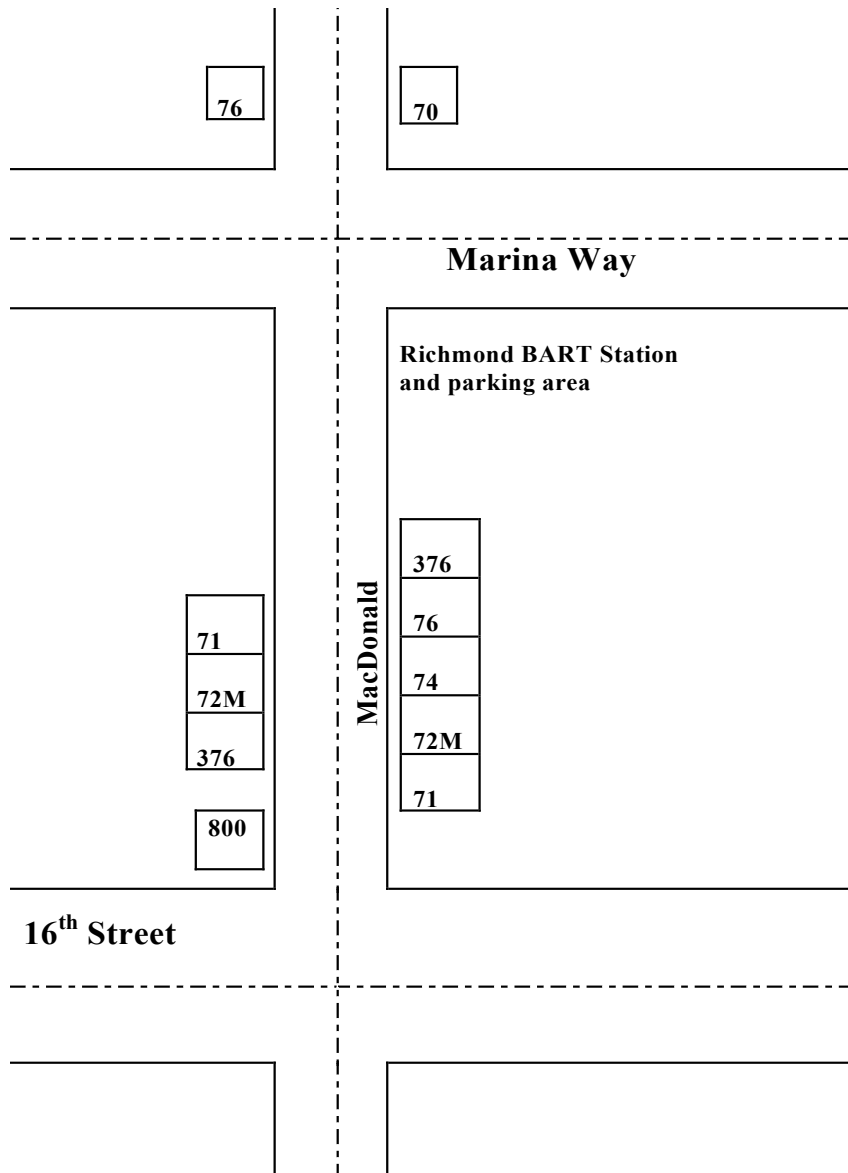

STOP LOCATIONS AT RICHMOND BART

In the event of a BART strike, AC Transit buses will not enter BART property. Bus stops will be located on nearby streets.

STOP LOCATIONS

On Macdonald Ave., in front of Social Security building at Marina Way:

Line 70

Westbound Macdonald Ave., between 15th St. and 16th St., in front of the BART parking lot:

Line 71: To Richmond Parkway Transit Center

Line 72M: To Point Richmond

Line 74

Line 76: To Richmond Parkway Transit Center

Line 376: To North Richmond, Pinole Vista Shopping Center, and Hilltop Mall

Eastbound Macdonald Ave., between 15th St. and 16th St., across the street from the BART parking lot:

Line 71: To El Cerrito del Norte BART

DOWNTOWN OAKLAND

Take Amtrak Capitols to Oakland-Jack London Square Amtrak, and transfer to Line 72 or 72M to downtown Oakland. (See note on Amtrak.)

Or, take line 72M to downtown Oakland.

DOWNTOWN BERKELEY