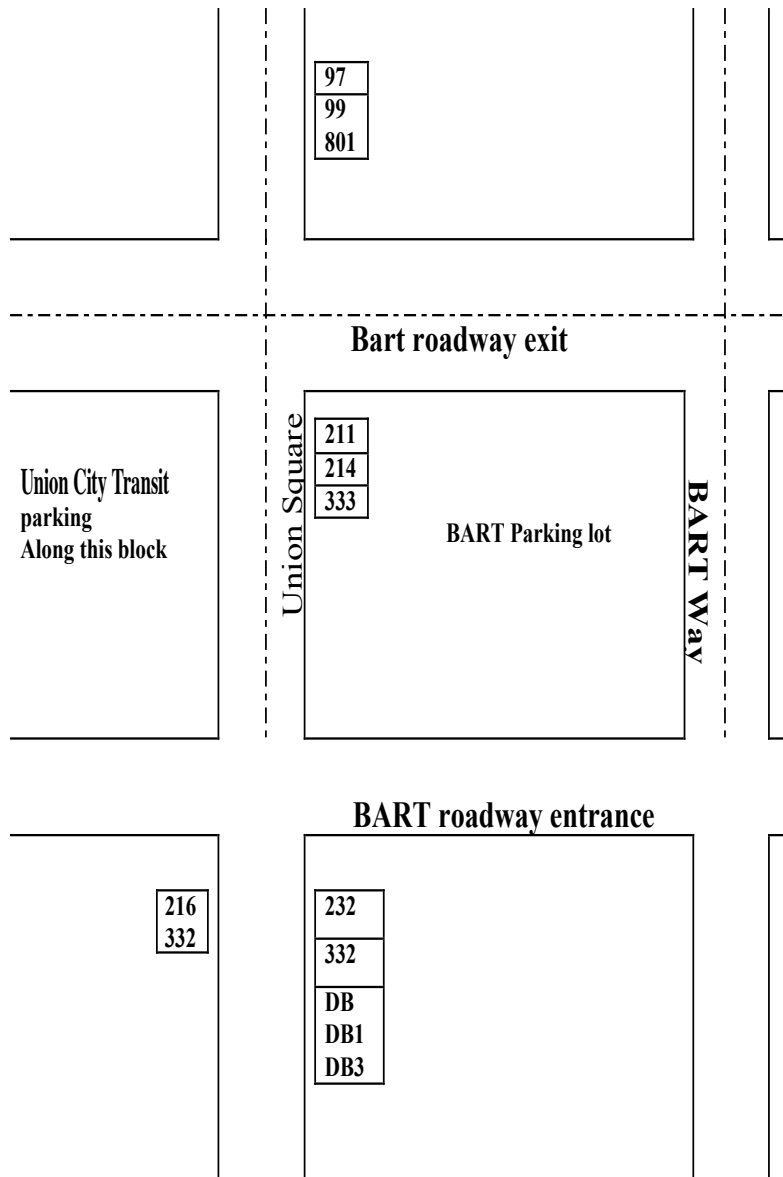

STOP LOCATIONS AT UNION CITY BART

In the event of a BART strike, AC Transit buses will not enter BART property. Bus stops will be located on nearby streets.

STOP LOCATIONS

On Union Square, in front of the BART parking lot:

Line 97

Line 99

Line 211

Line 232: To New Park Mall

Line 332: To New Park Mall

Line 333

Line DB

Line DB1

Line DB3

On Union Square, across the street from the BART parking lot:

Line 232: To Fremont BART

Line 332: To Fremont BART

BUS ALTERNATIVES FROM UNION CITY BART

SAN FRANCISCO

Weekday morning commute: Take Dumbarton Express lines DB or DB1 to Ardenwood Park & Ride, or Line 214 to Newark Blvd. and Jarvis Ave. There, cross Newark Blvd. and take Transbay Line SB. (Take Line 214 at 7:30 a.m. to catch last Line SB at 7:55 a.m.) Or, follow mid-day directions.

Weekends: Take lines 214 or 332 to Fremont Blvd., and transfer to Line 210 to Fremont-Centerville Amtrak. Take Amtrak Capitols to Oakland-Jack London Square Amtrak, and transfer to line 72 or 72M for downtown Oakland. (See the note on Amtrak.) Or, take Line 99 to Bayfair BART, and transfer to lines 1 or 1R to downtown Oakland.