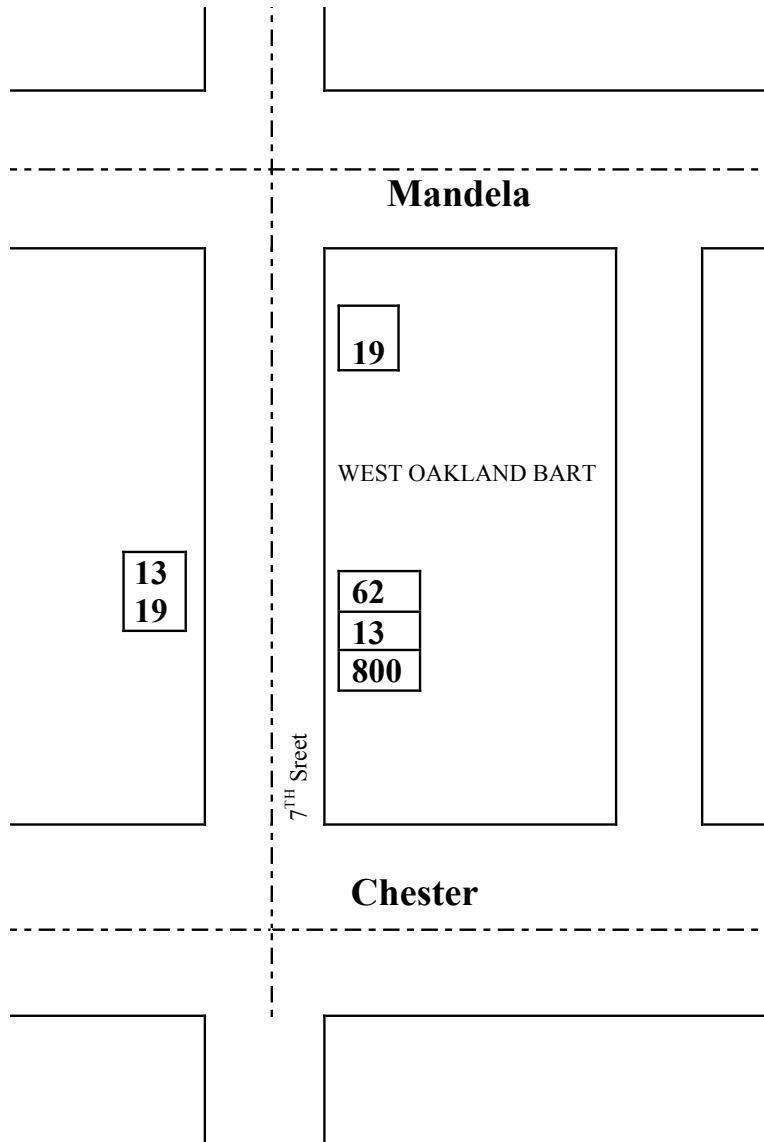

STOP LOCATIONS AT WEST OAKLAND BART

In the event of a BART strike, AC Transit buses will not enter BART property. Bus stops will be located on nearby streets.

STOP LOCATIONS

On 7th Street, in front of the BART station:

Line 13: To Wala Vista Ave. and Lakeshore Ave.

Line 19: To Fruitvale BART.

Line 62: To Fruitvale BART.

On 7th Street, across the street from the BART station:

Line 13: To Oakland Army Base.

Line 19: To Berkeley BART

DOWNTOWN BERKELEY

Weekdays, between 6:30 a.m. and 9:00 a.m., and between 2:30 p.m. and 6:00 p.m., take Line 19 to downtown Berkeley.

Weekdays outside commute period, and weekends, take Line 13 to 14th St. & Broadway, or Line 19 to 12th St. & Broadway, and transfer to line 1, 1R, 15, 18, or 51 to downtown Berkeley.

12th St.: 13, 19

Berkeley: 19 (morning and commute periods only)

Fruitvale: 19, 62

Lake Merritt: 62

North Berkeley: 19 (during morning and evening commute periods, get off at Cedar St. and walk south two blocks to North Berkeley BART).