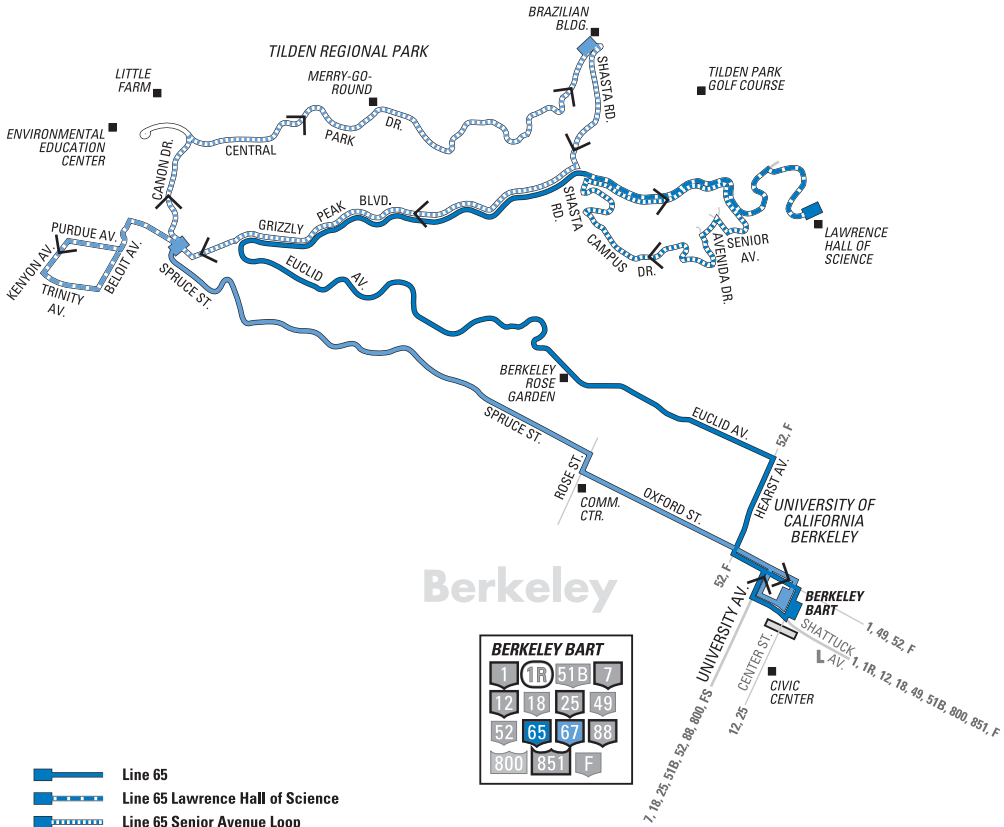

Line 65

Line 67

-  Line 65
-  Line 65 Lawrence Hall of Science
-  Line 65 Senior Avenue Loop
-  Line 67
-  Line 67 Weekday Service via Beloit Avenue Loop
-  Line 67 Weekend Service to Tilden Regional Park
-  Line 67 Weekend Service until 5:30 p.m.