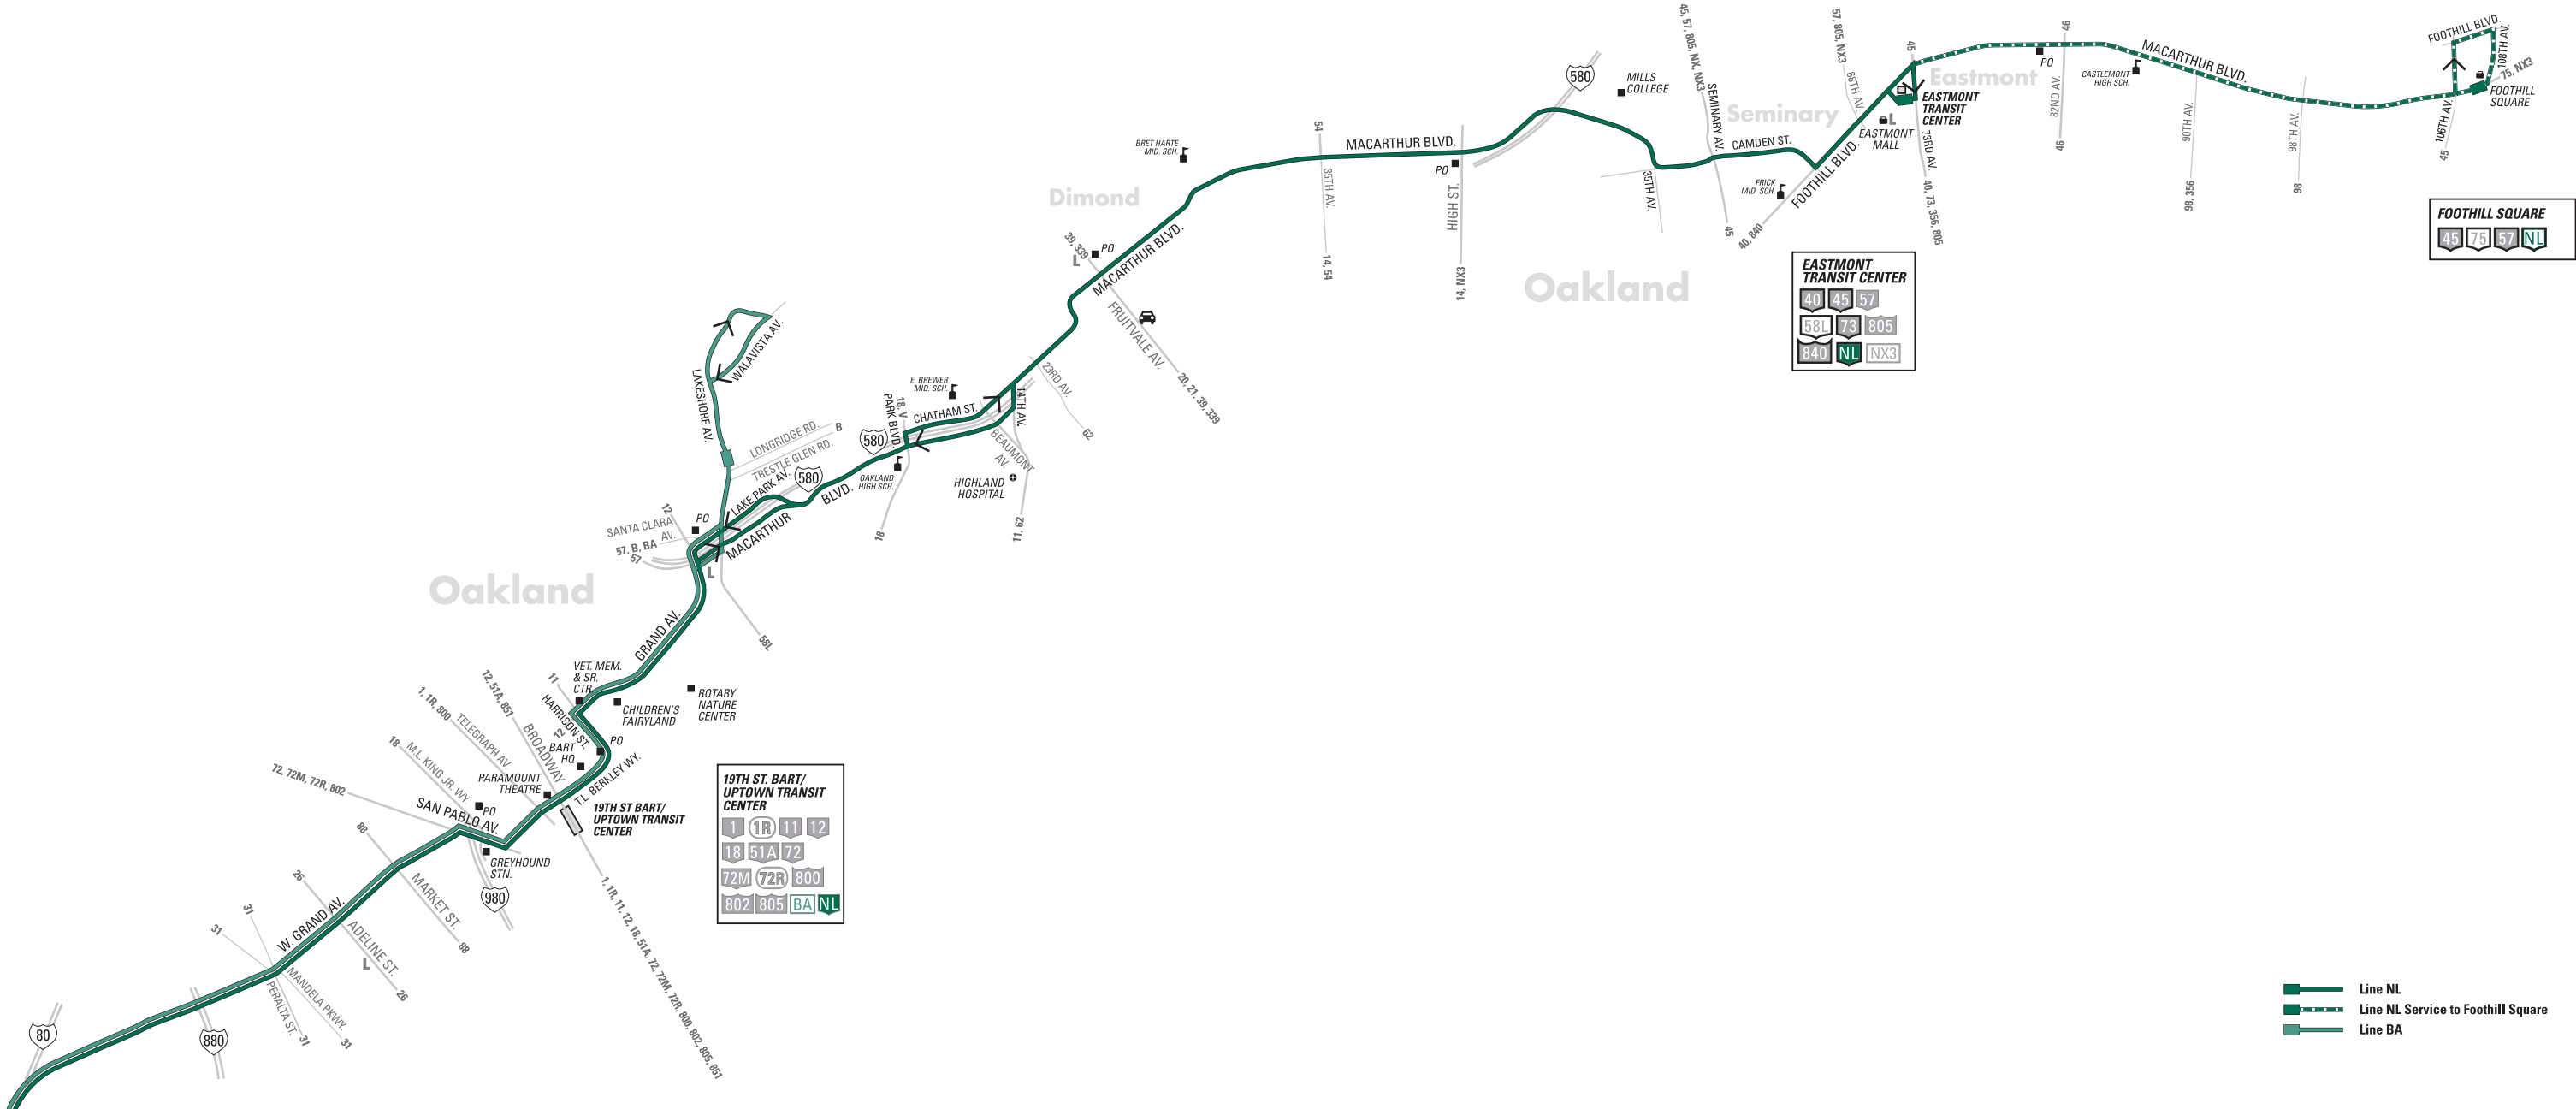

Line NL

Line BA

to San Francisco
Transbay Terminal
via freeway (no stops)

EASTMONT TRANSIT CENTER

40	45	57
58L	73	805
840	NL	NX3

19TH ST. BART/ UPTOWN TRANSIT CENTER

1	1R	11	12
18	51A	72	
72M	72R	800	
802	805	BA	NL

FOOTHILL SQUARE

45	75	57	NL
----	----	----	----

- Line NL
- Line NL Service to Foothill Square
- Line BA