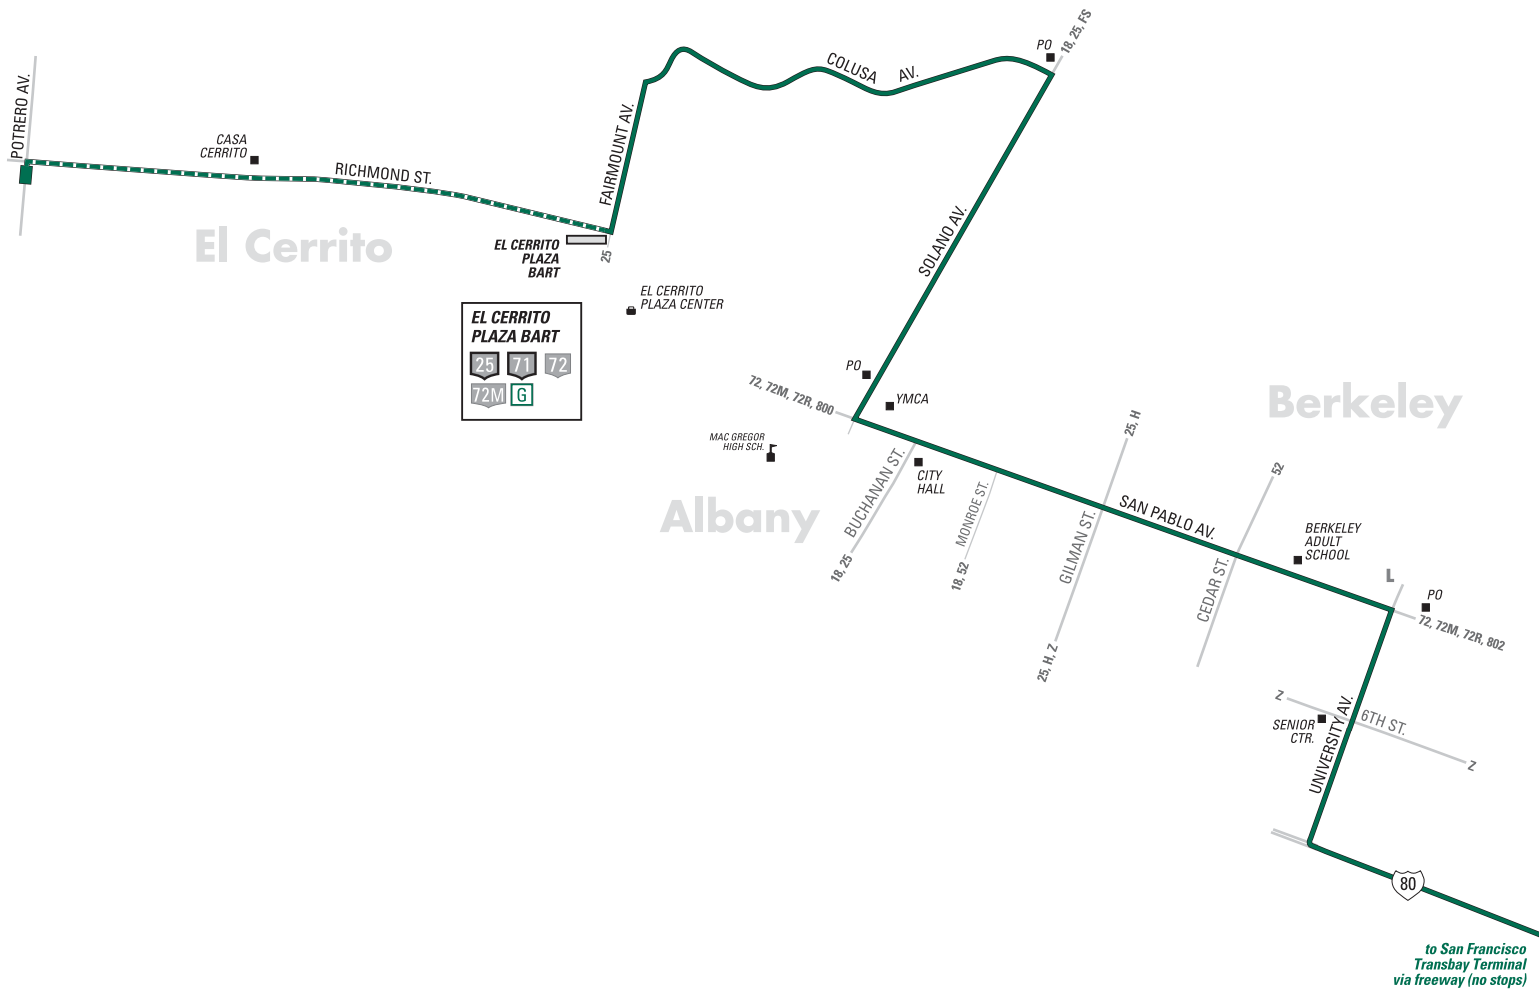

Line G

- Line G
- Line G to/from Potrero Avenue and Richmond Street