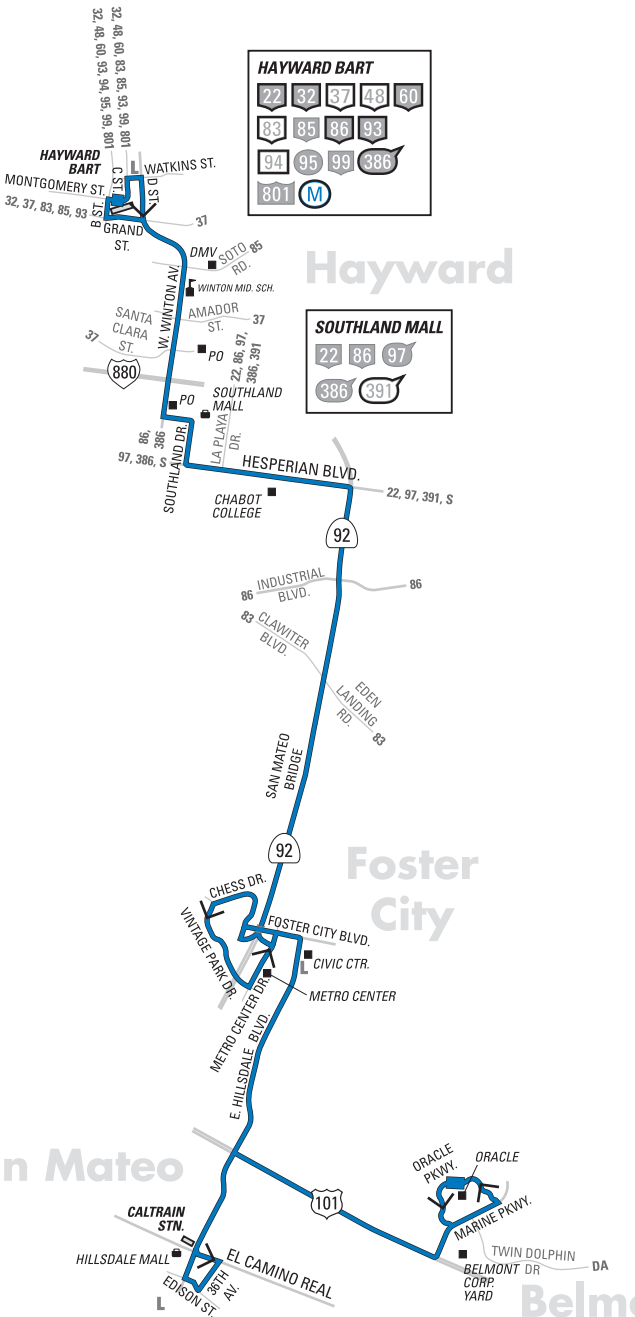

Line M

HAYWARD BART

22	32	37	48	60
83	85	86	93	
94	95	99	386	
801	M			

SOUTHLAND MALL

22	86	97
386	391	

Hayward

Foster City

San Mateo

Belmont