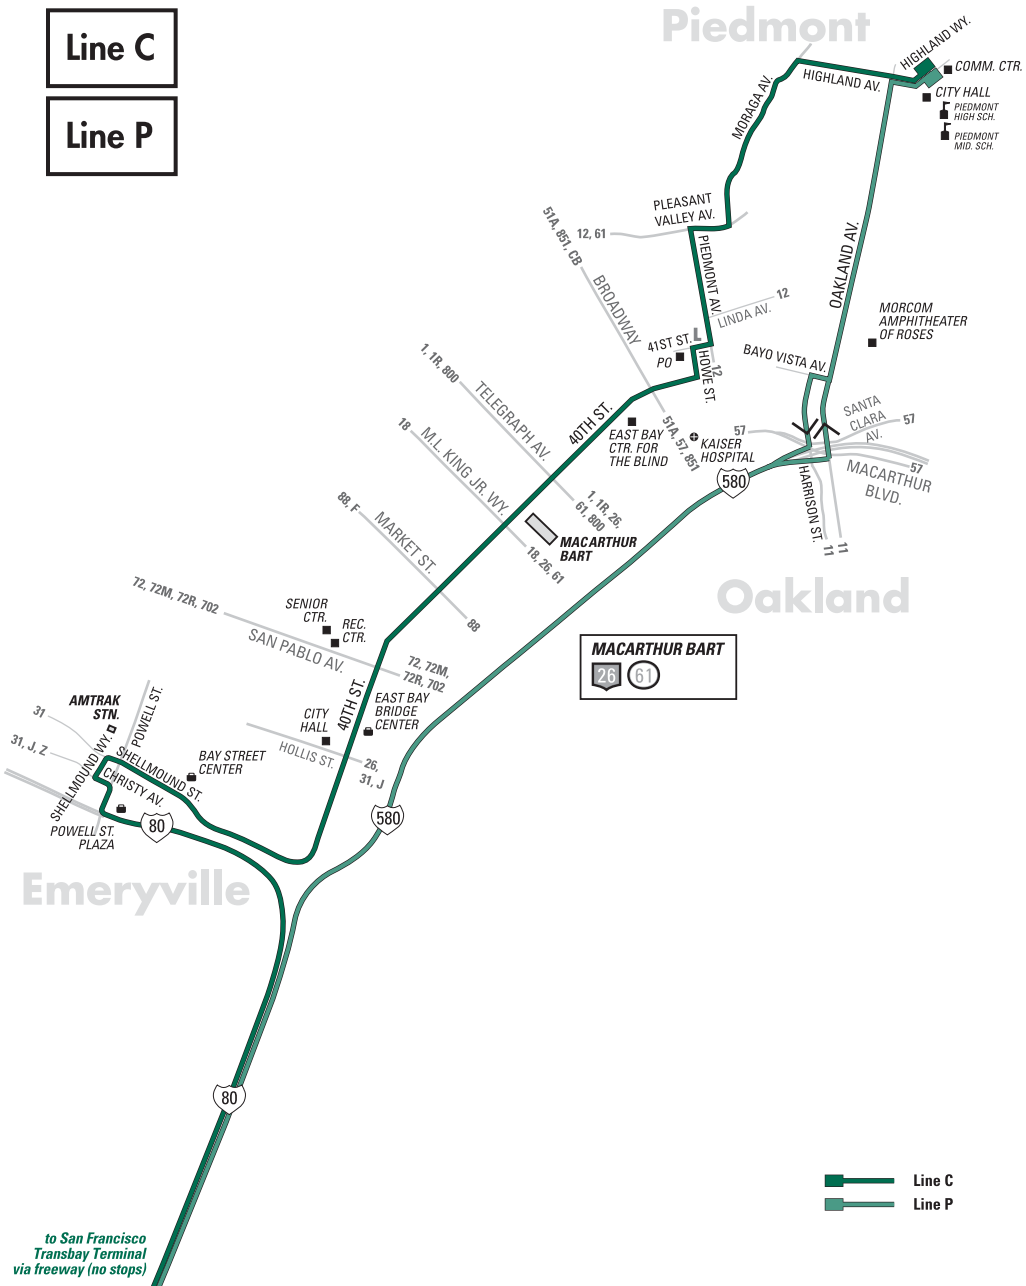

Line C

Line P

Piedmont

Oakland

Emeryville

Line C  
Line P

to San Francisco  
Transbay Terminal  
via freeway (no stops)