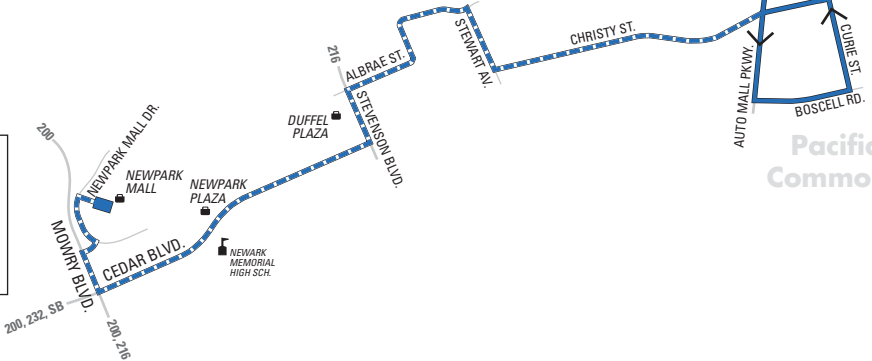

Line 212

FREMONT BART

99	200	212	215
216	217	232	239
251	801	U	

Fremont

Fremont

Pacific Commons

NEWPARK MALL
at Sears:

200	212
216	232

at Cedar & Magazine: SB

Newark

- Line 212
- Line 212 Weekday Service to/from Newpark Mall