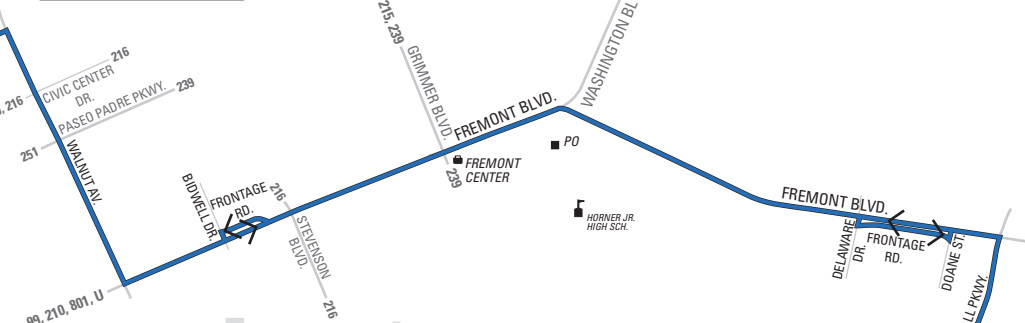

Line 212

FREMONT BART

99	200	212	215
216	217	232	239
251	801	U	

Fremont

Fremont

Pacific Commons

NEWPARK MALL
at Sears:

200	212
216	232

at Cedar & Magazine: SB

Newark

- Line 212
- Line 212 Weekday Service to/from Newpark Mall