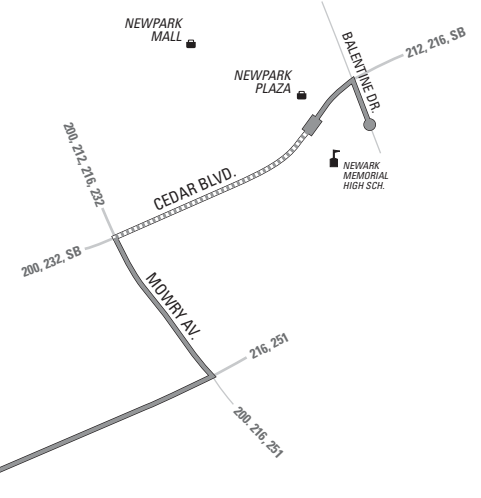

Line 629

Newark

FOUR CORNERS SHOPPING AREA
200 232
275 SB

NEWARK MALL
at Sears:
212 216
232
at Cedar & Magazine: SB

— Line 629
- - - Line 629 Service with No Stops