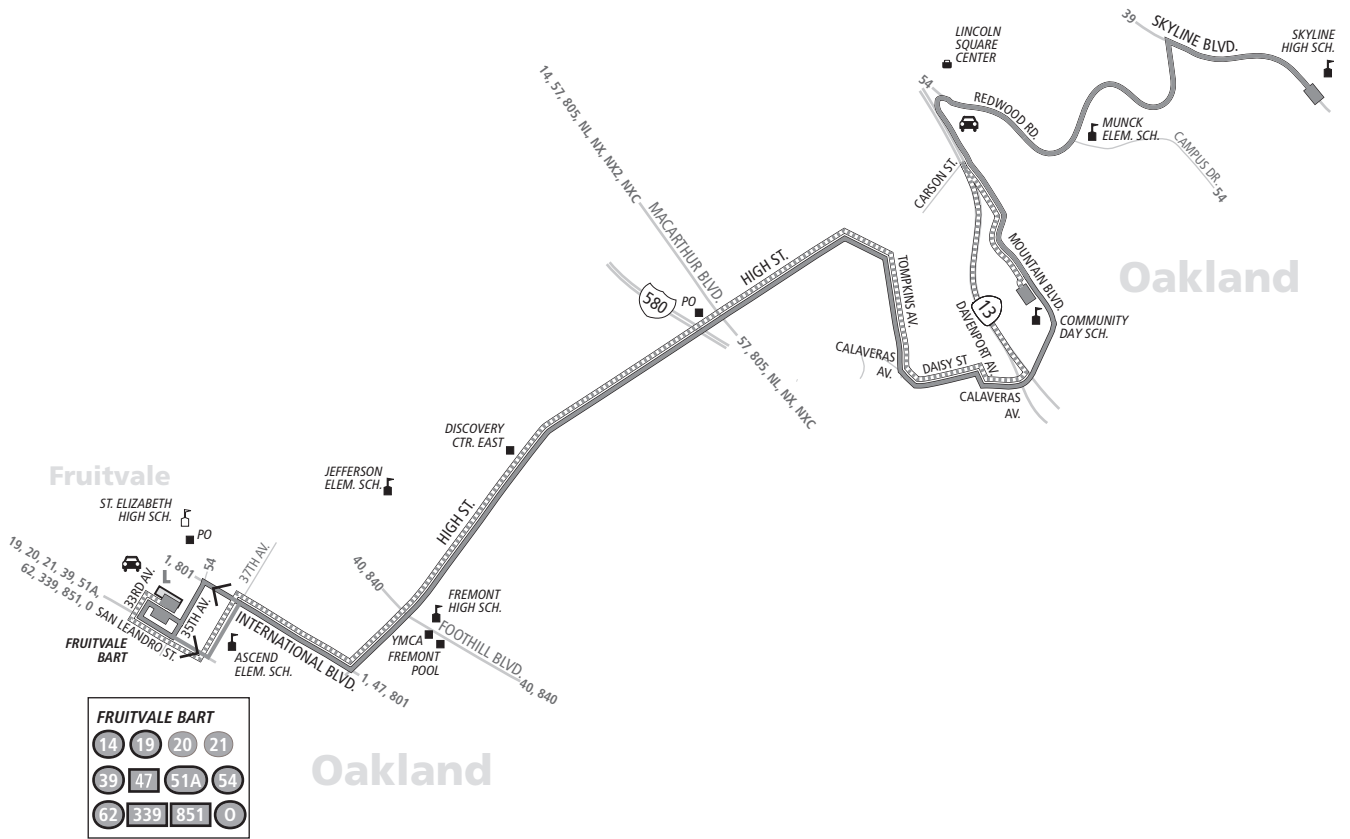

Line 648

- Line 648 Service Fruitvale BART to/from Skyline High School
- Line 648 Service Fruitvale BART to/from Community Day School