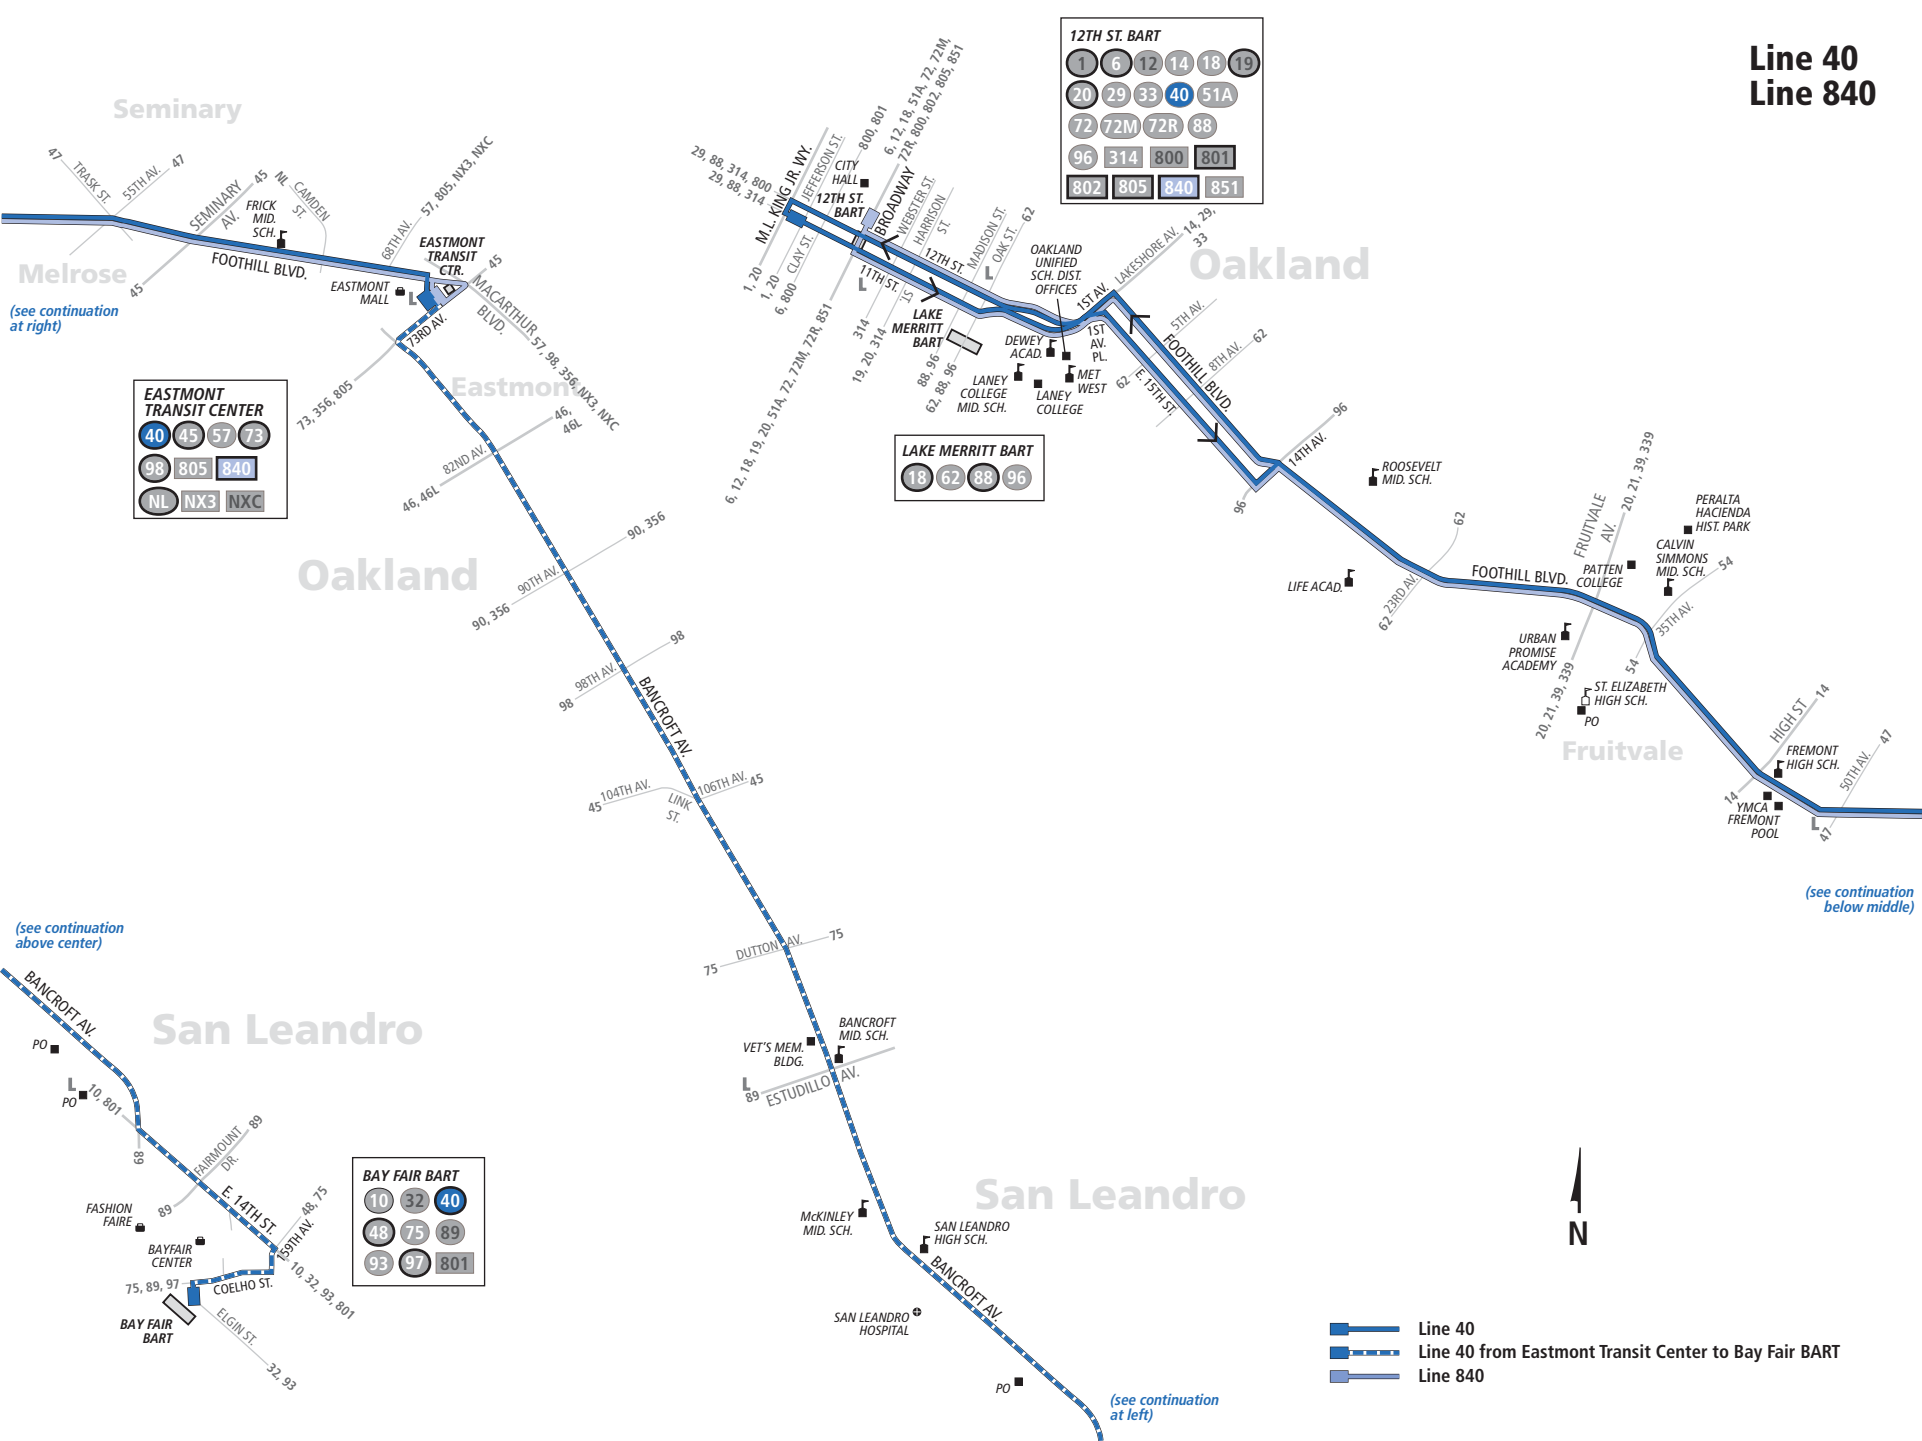

**Line 40**  
**Line 840**

**EASTMONT TRANSIT CENTER**

40	45	57	73
98	805	840	
NL	NX3	NXC	

**12TH ST. BART**

1	6	12	14	18	19
20	29	33	40	51A	
72	72M	72R	88		
96	314	800	801		
802	805	840	851		

**LAKE MERRITT BART**

18	62	88	96
----	----	----	----

**BAY FAIR BART**

10	32	40
48	75	89
93	97	801

- Line 40
- - - Line 40 from Eastmont Transit Center to Bay Fair BART
- Line 840

(see continuation at right)

(see continuation above center)

(see continuation below middle)

(see continuation at left)