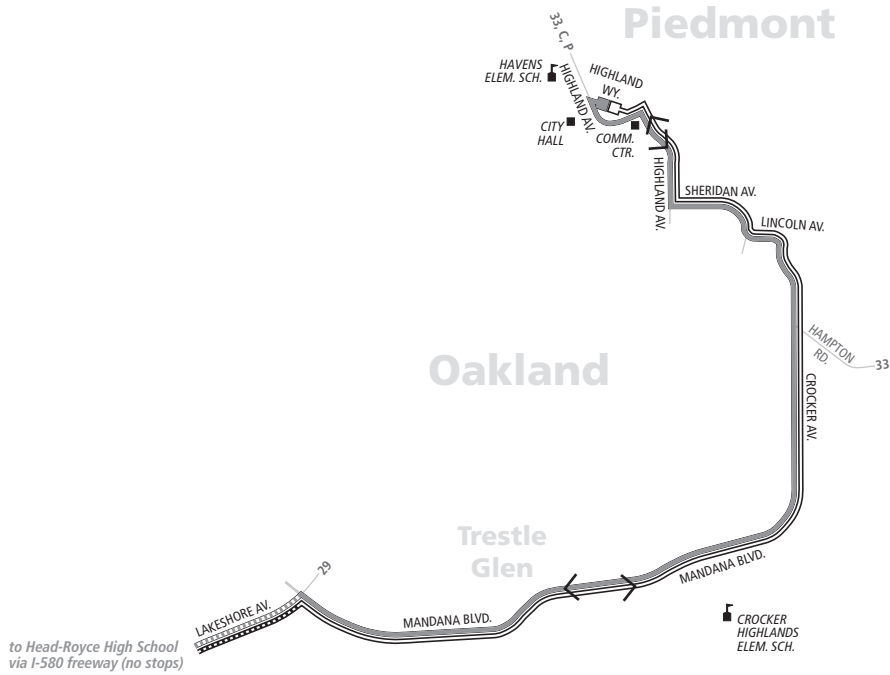

# Line 606

-  Line 606 Morning Service to Head-Royce High School
-  Line 606 Morning Service with No Stops
-  Line 606 Afternoon Service to Crocker Highlands
-  Line 606 Afternoon Service with No Stops