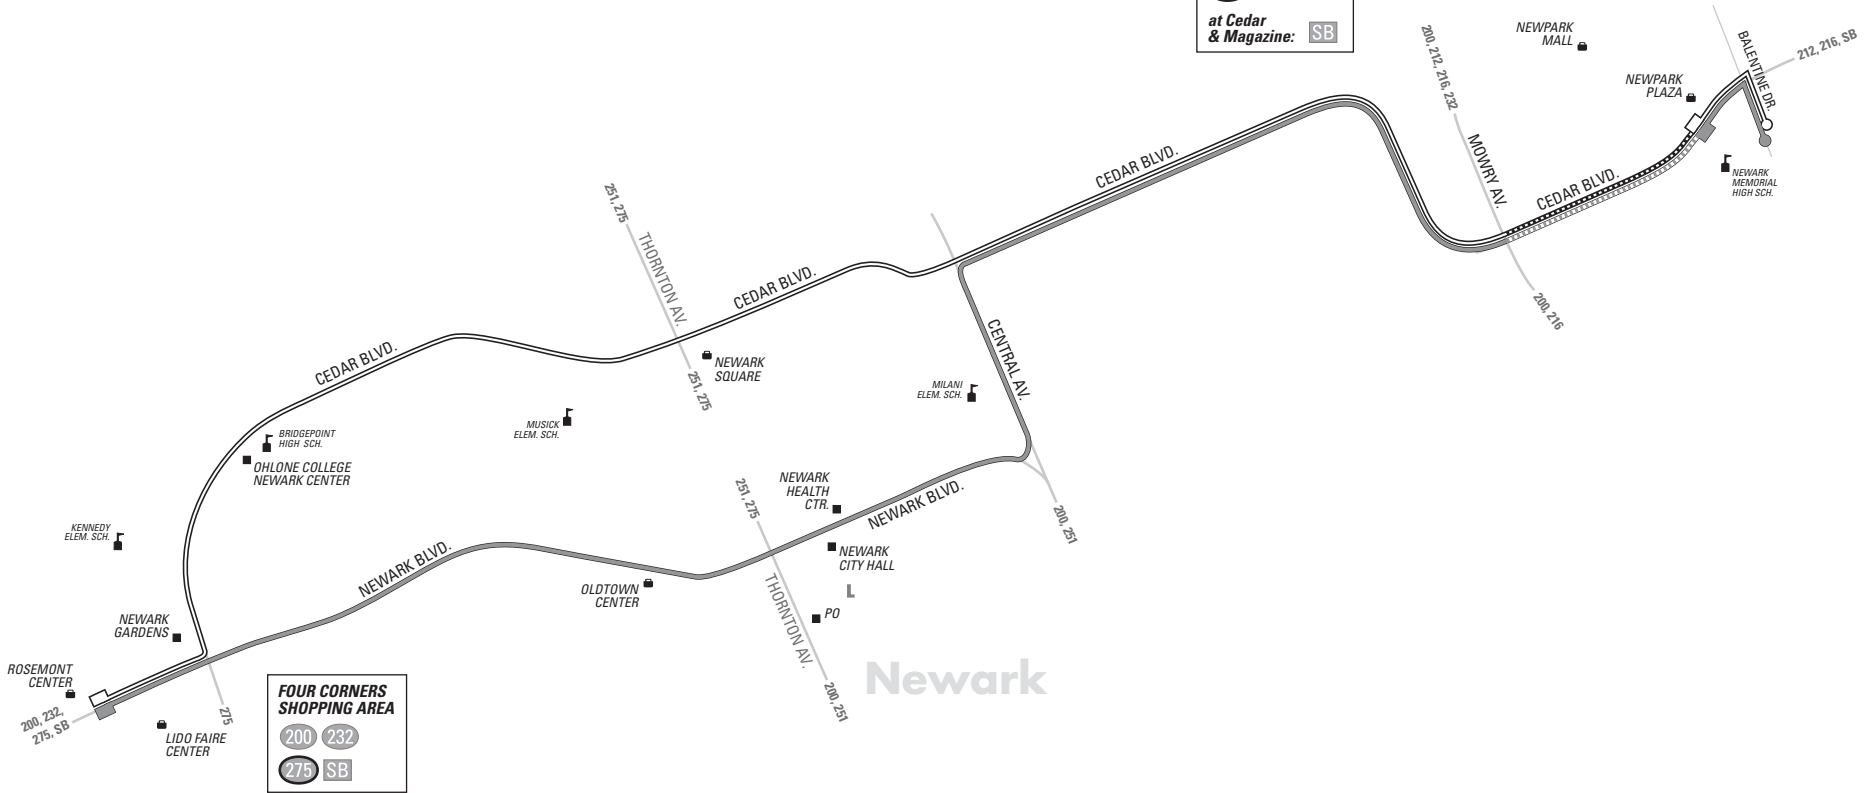

Line 626

Line 628

NEWARK MALL
at Sears:
212, 216, 232
at Cedar & Magazine: SB

- Line 626
- Line 626 Service with No Stops
- Line 628
- Line 628 Service with No Stops