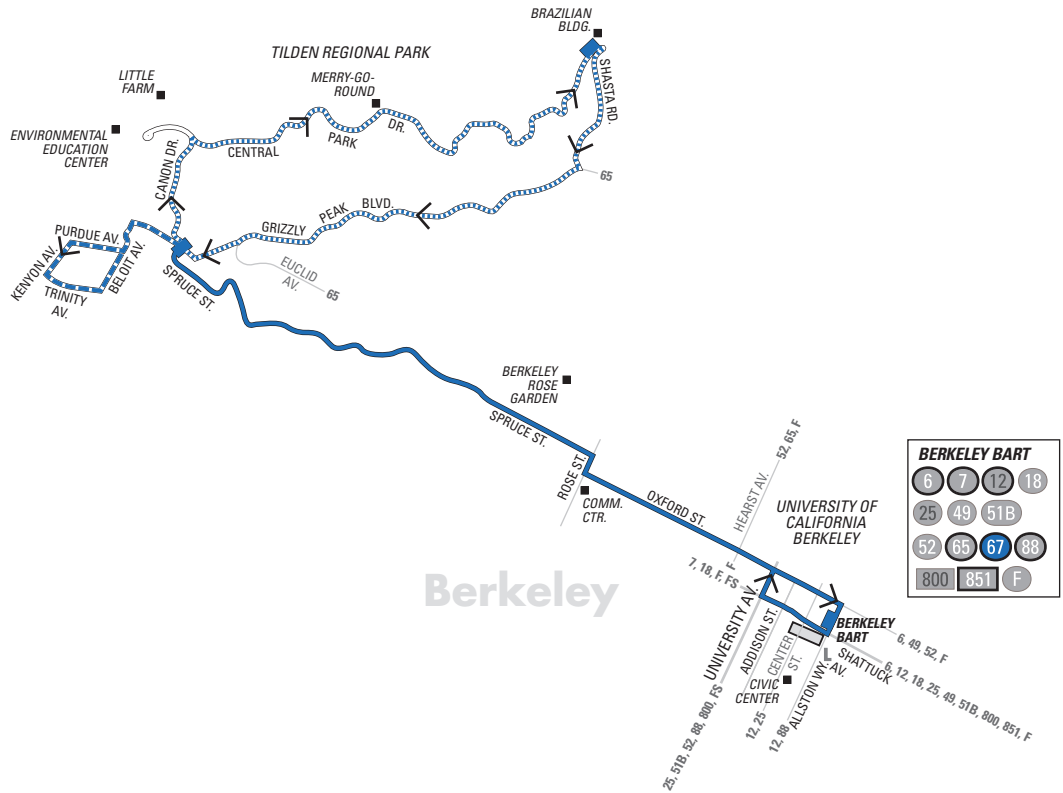

# Line 67

BERKELEY BART			
6	7	12	18
25	49	51B	
52	65	67	88
800	851	F	

- Line 67
- Line 67 Weekday Service via Beloit Avenue Loop
- Line 67 Weekend Service to Tilden Regional Park
- Line 67 Weekend Service until 5:30 p.m.