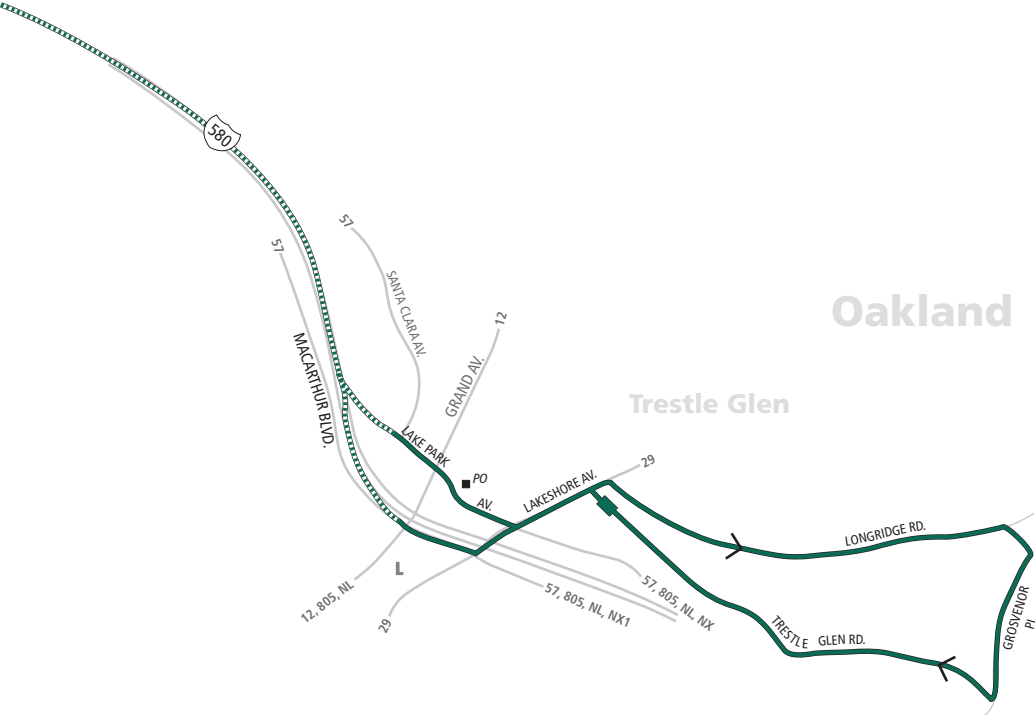

Line B

to San Francisco
Transbay Temporary Terminal
via freeway (no stops)

Oakland

Trestle Glen

- Line B
- Line B Service with No Stops