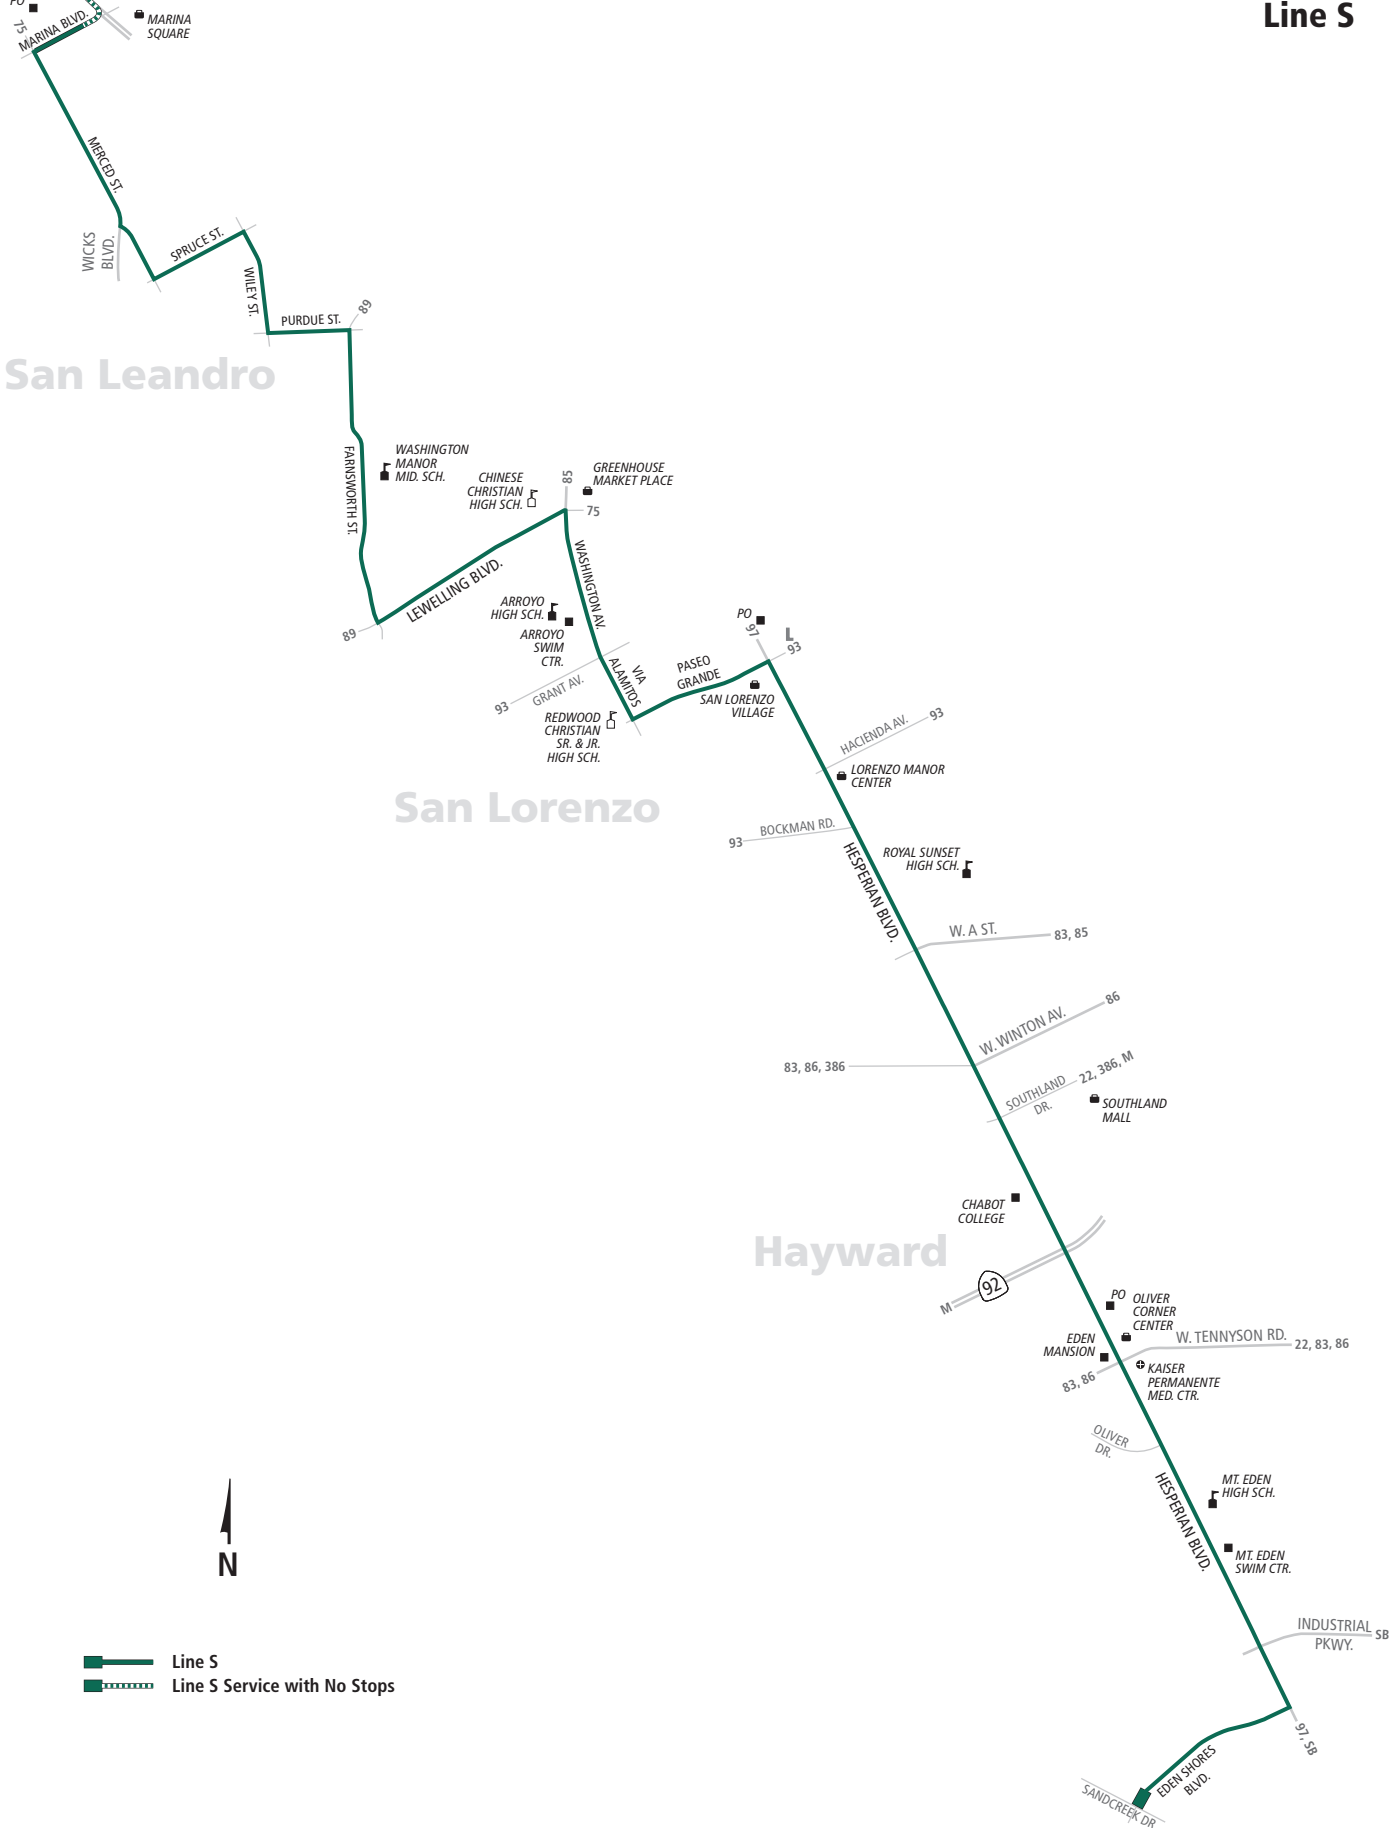

# Line S

to San Francisco  
Transbay Temporary Terminal  
via freeway (no stops)

Line S  
Line S Service with No Stops