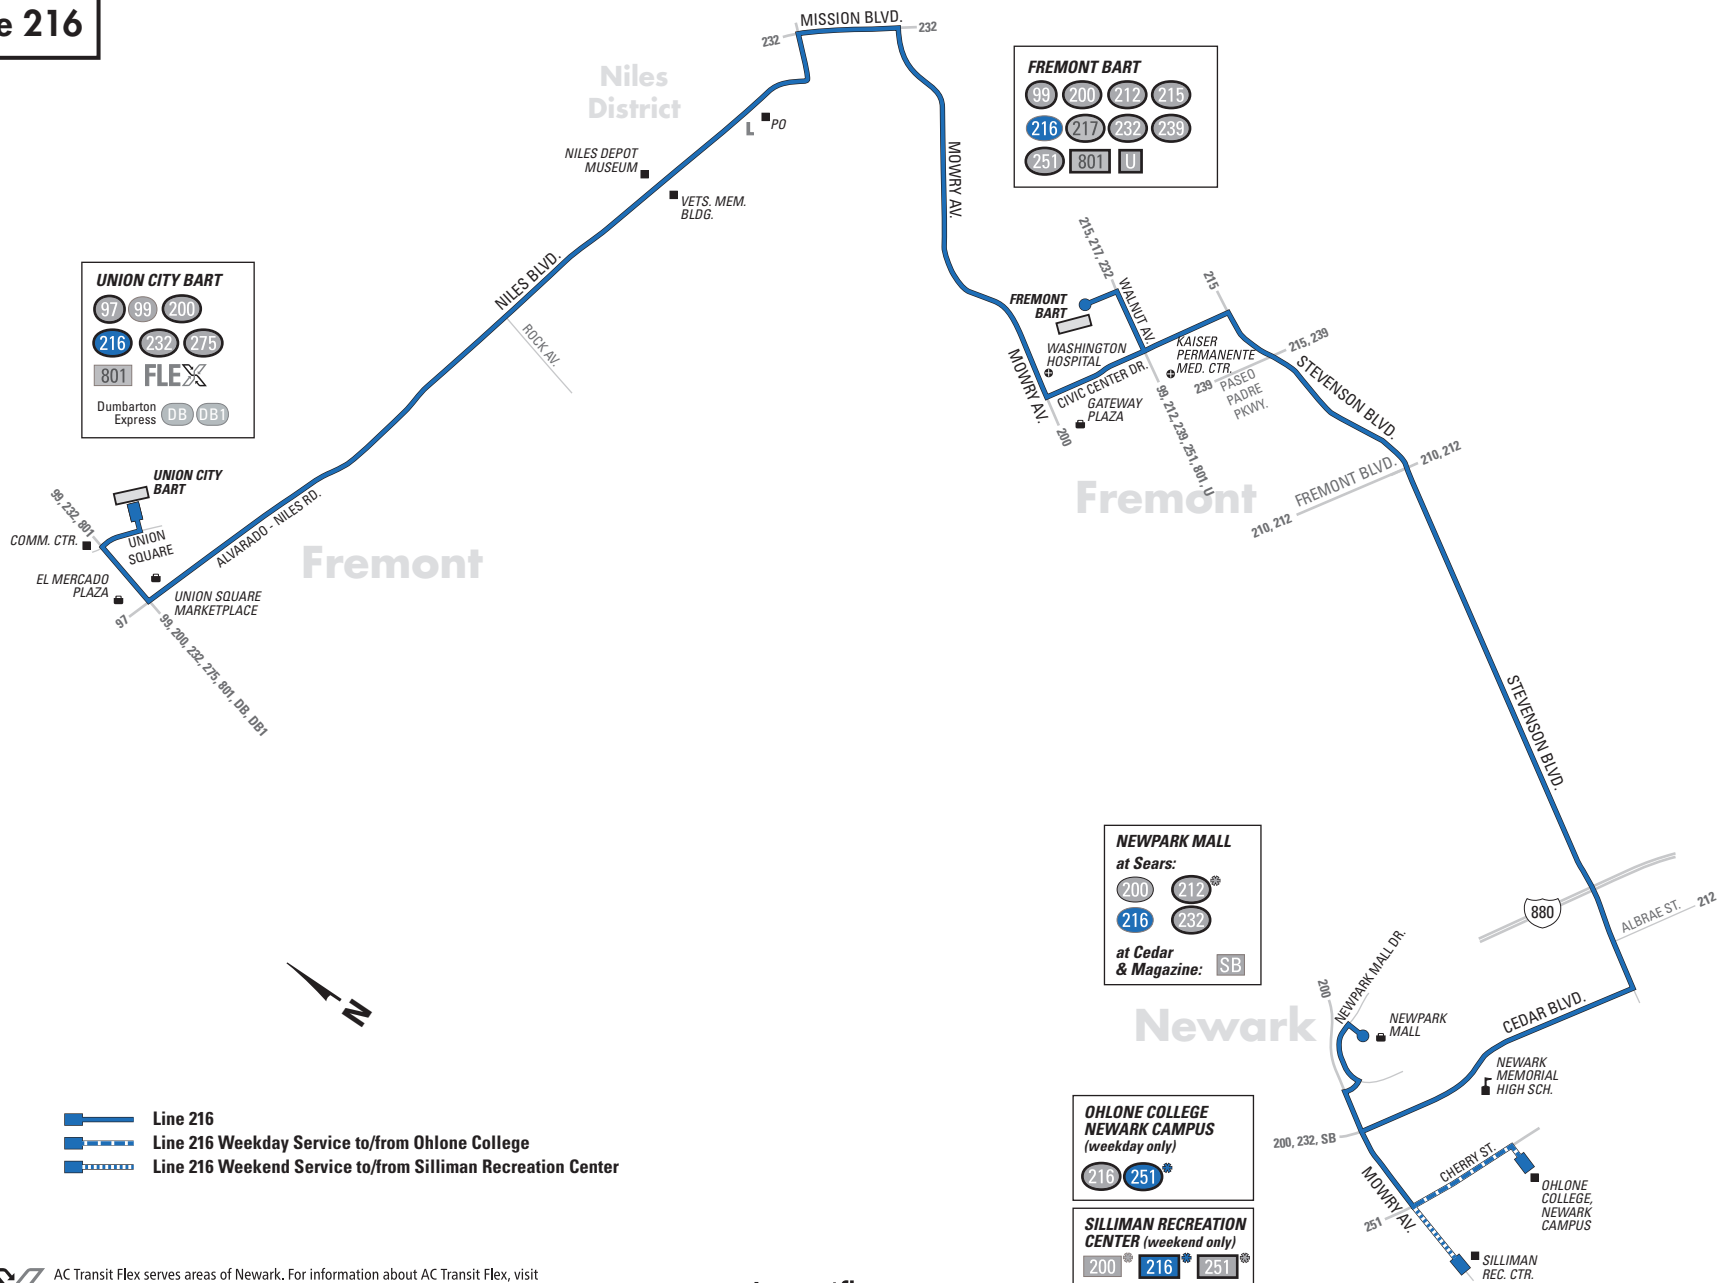

# Line 216

- Line 216
- Line 216 Weekday Service to/from Ohlone College
- Line 216 Weekend Service to/from Silliman Recreation Center