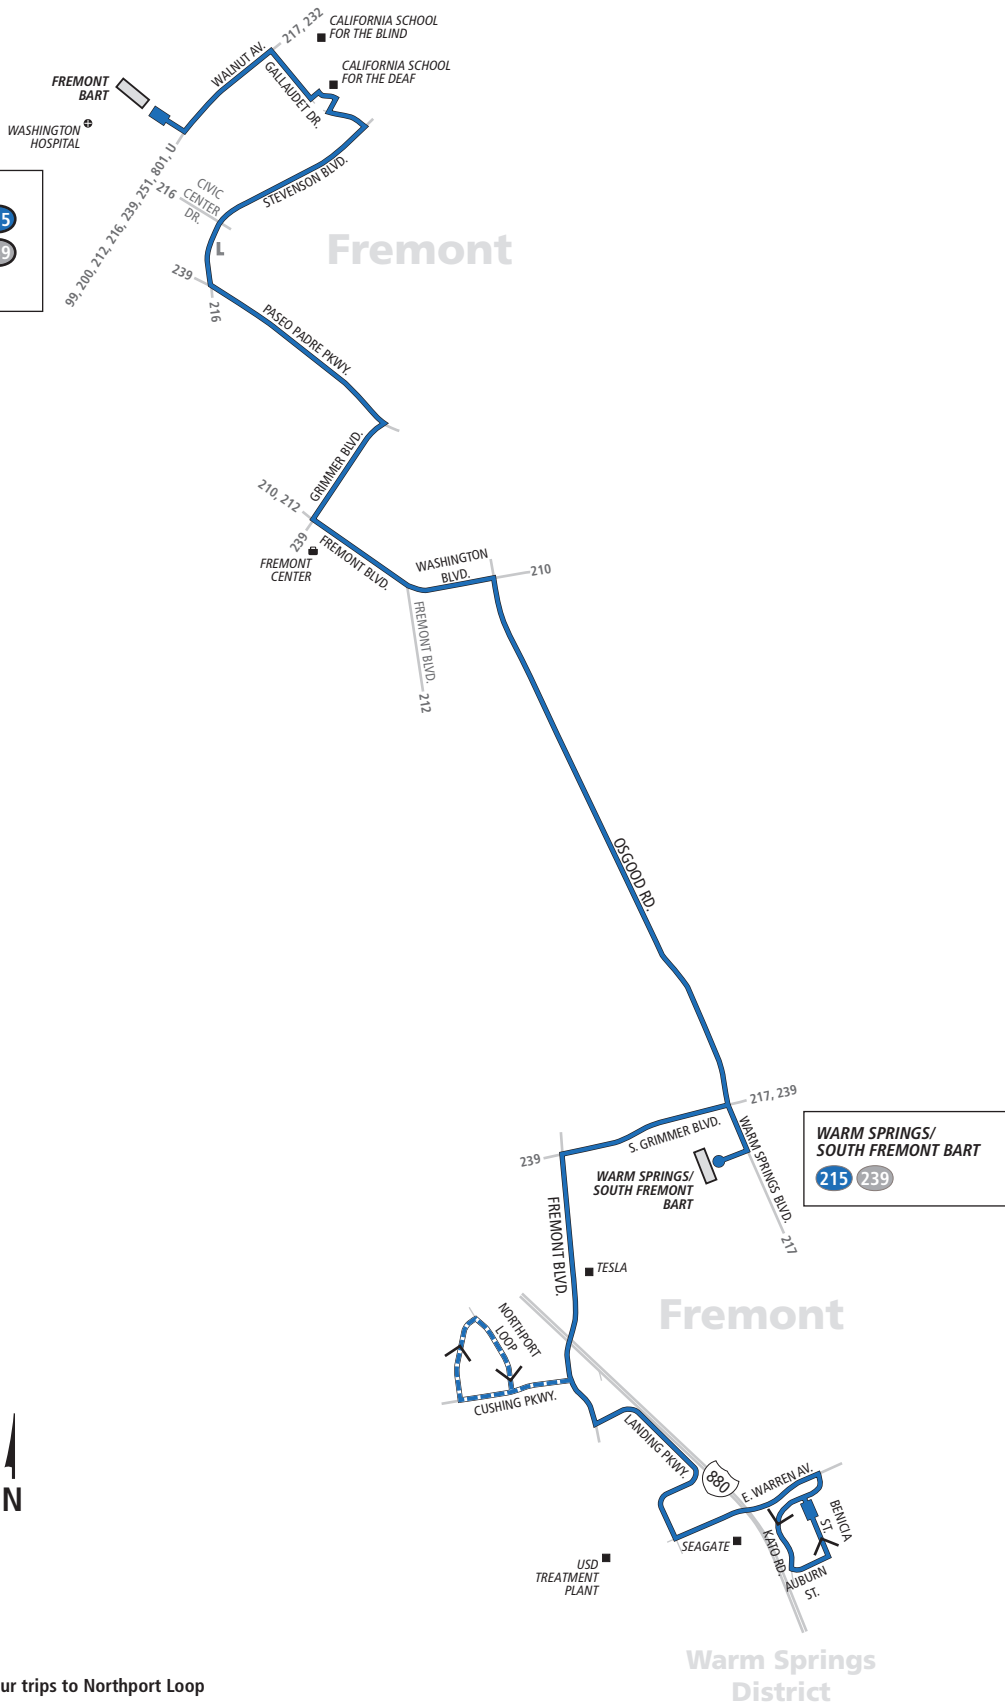

| FREMONT BART | | | |
|--------------|-----|-----|-----|
| 99 | 200 | 212 | 215 |
| 216 | 217 | 232 | 239 |
| 251 | 801 | U | |

- Line 215
- Line 215 Peak Hour trips to Northport Loop