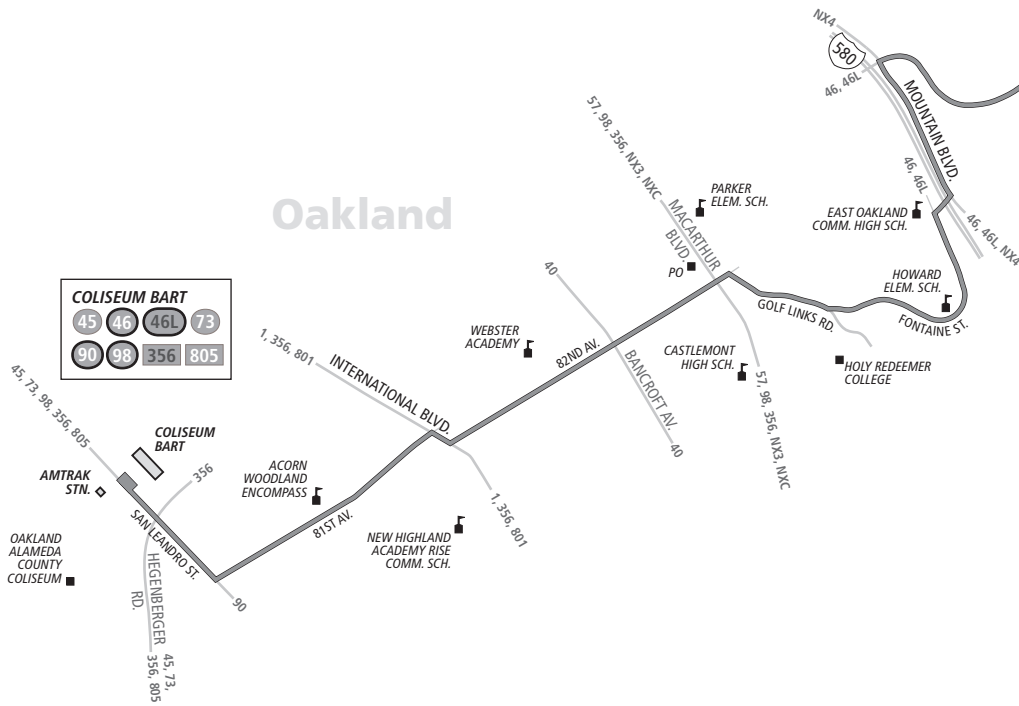

-  Line 646 Service Skyline High School to/from Coliseum BART
-  Line 646 Extended Service to/from Montera Middle School

Oakland

COLISEUM BART

45	46	46L	73
90	98	356	805