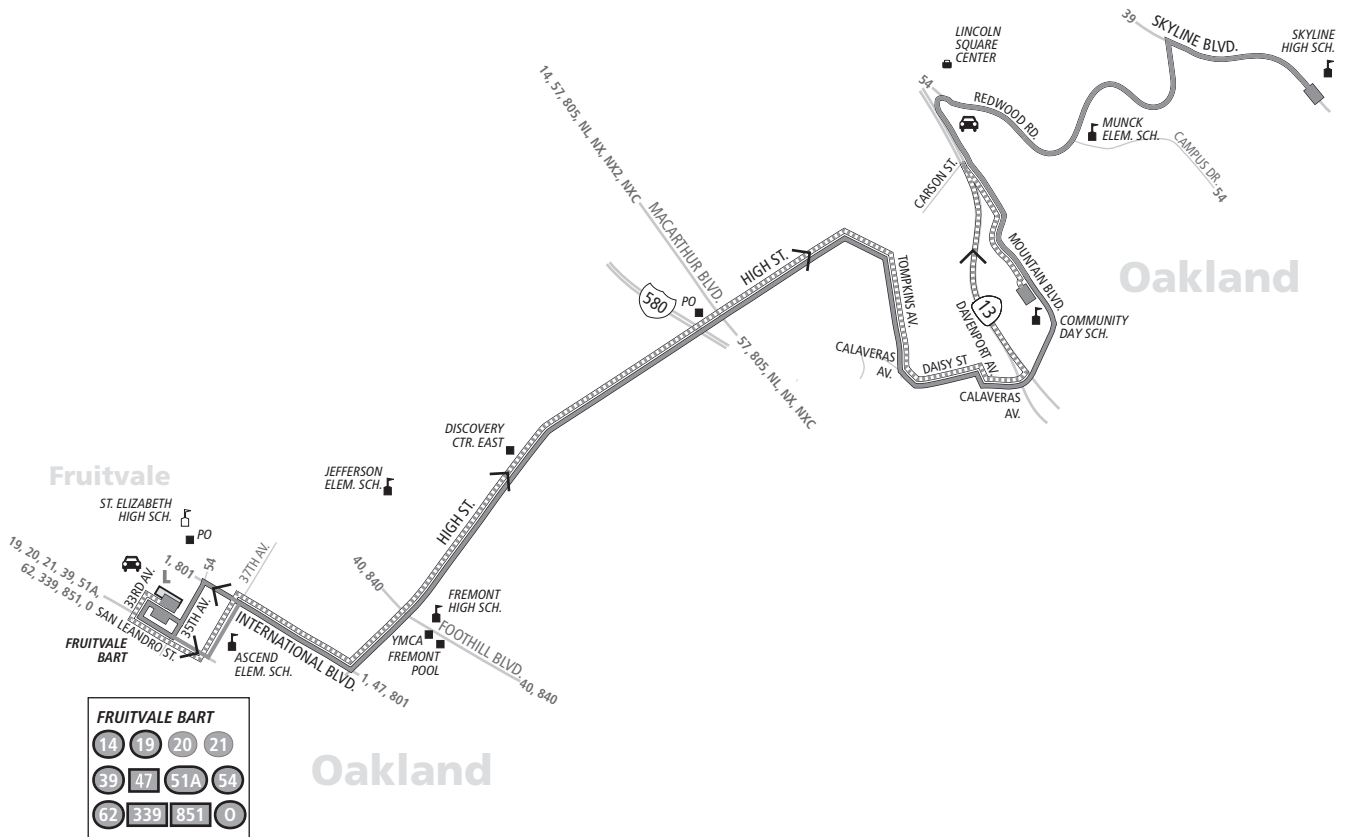

# Line 648

- Line 648 Service Fruitvale BART to/from Skyline High School
- Line 648 Service Fruitvale BART to Community Day School