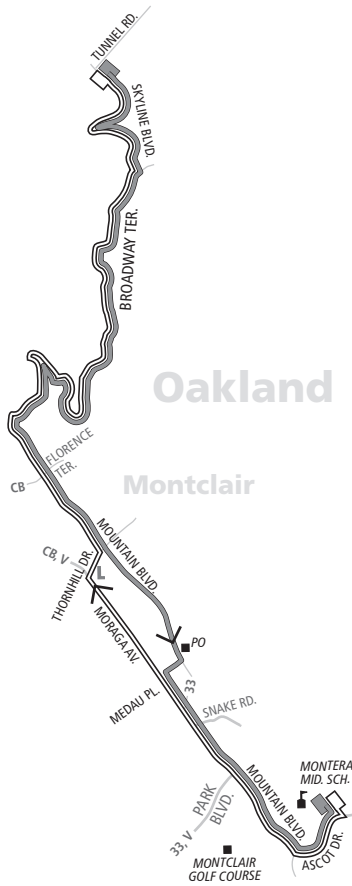

Line 677

-  Line 677 Morning Service to Montera Middle School
-  Line 677 Afternoon Service to Skyline Blvd. at Old Tunnel Rd.