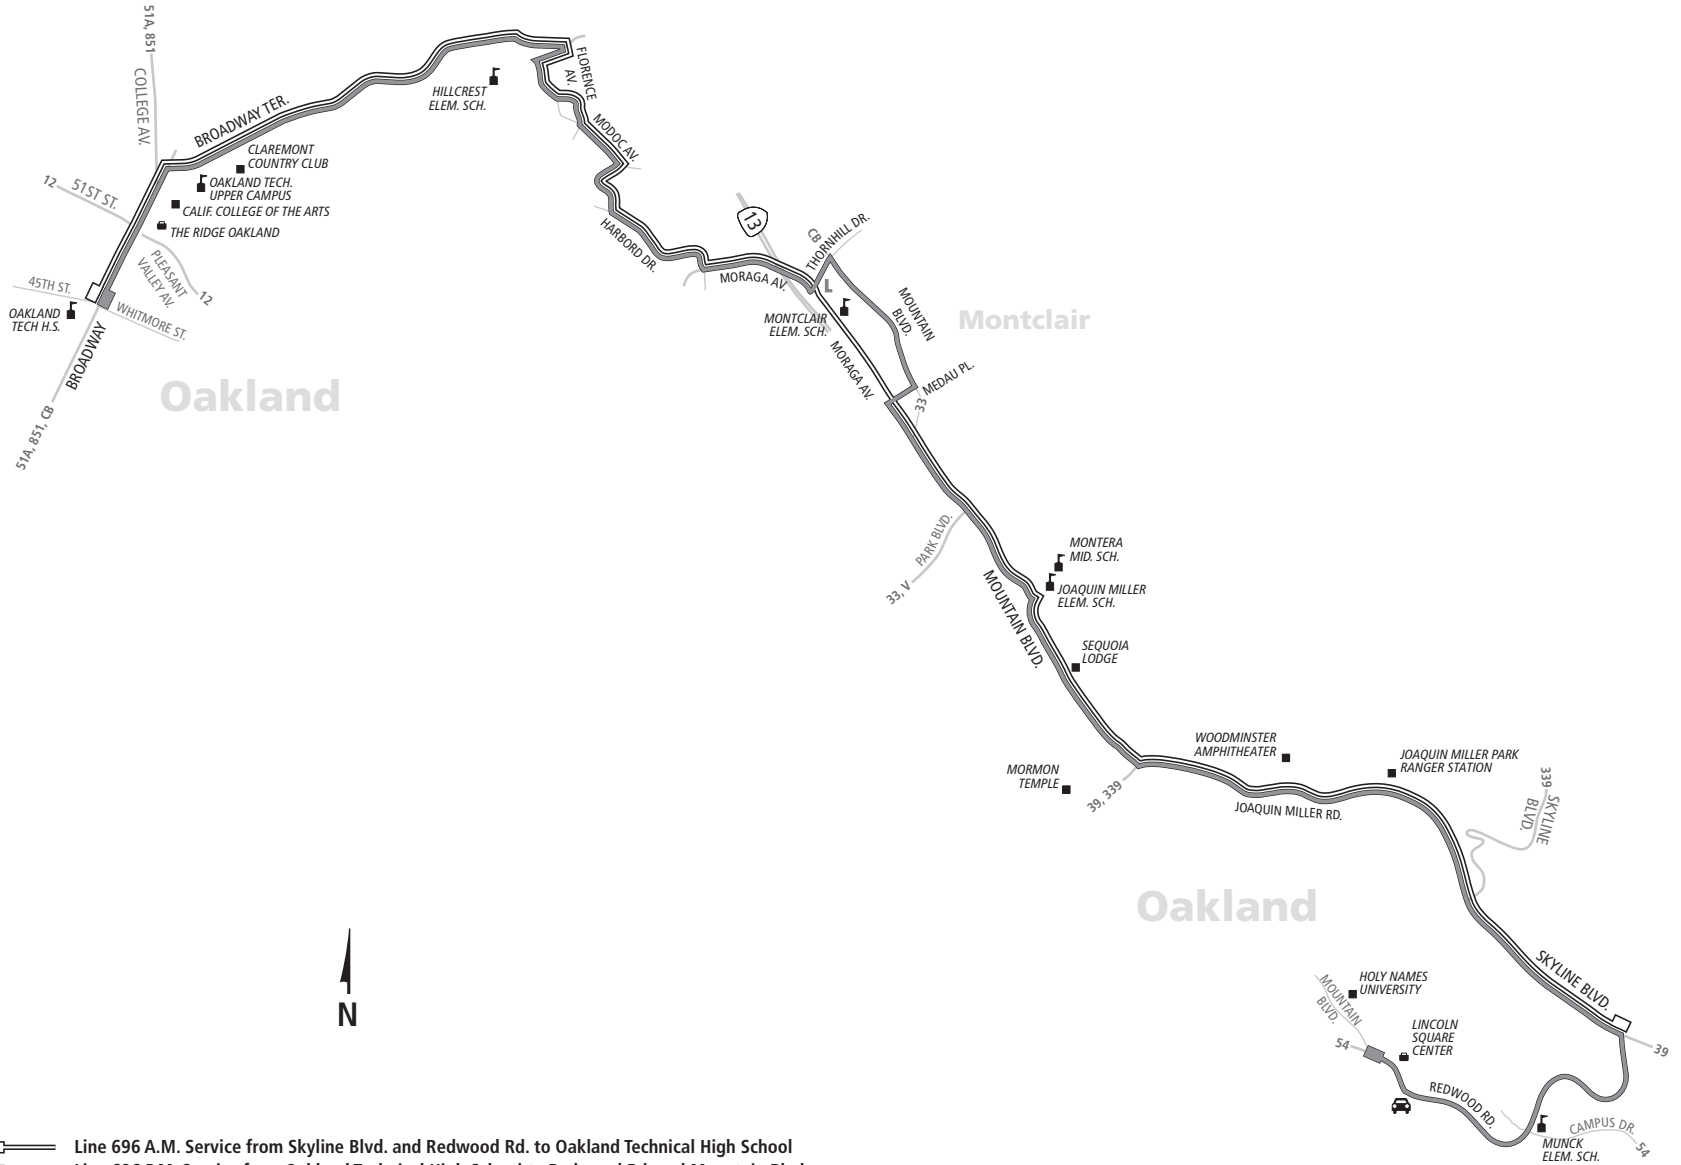

# Line 696

-  Line 696 A.M. Service from Skyline Blvd. and Redwood Rd. to Oakland Technical High School
-  Line 696 P.M. Service from Oakland Technical High School to Redwood Rd. and Mountain Blvd.