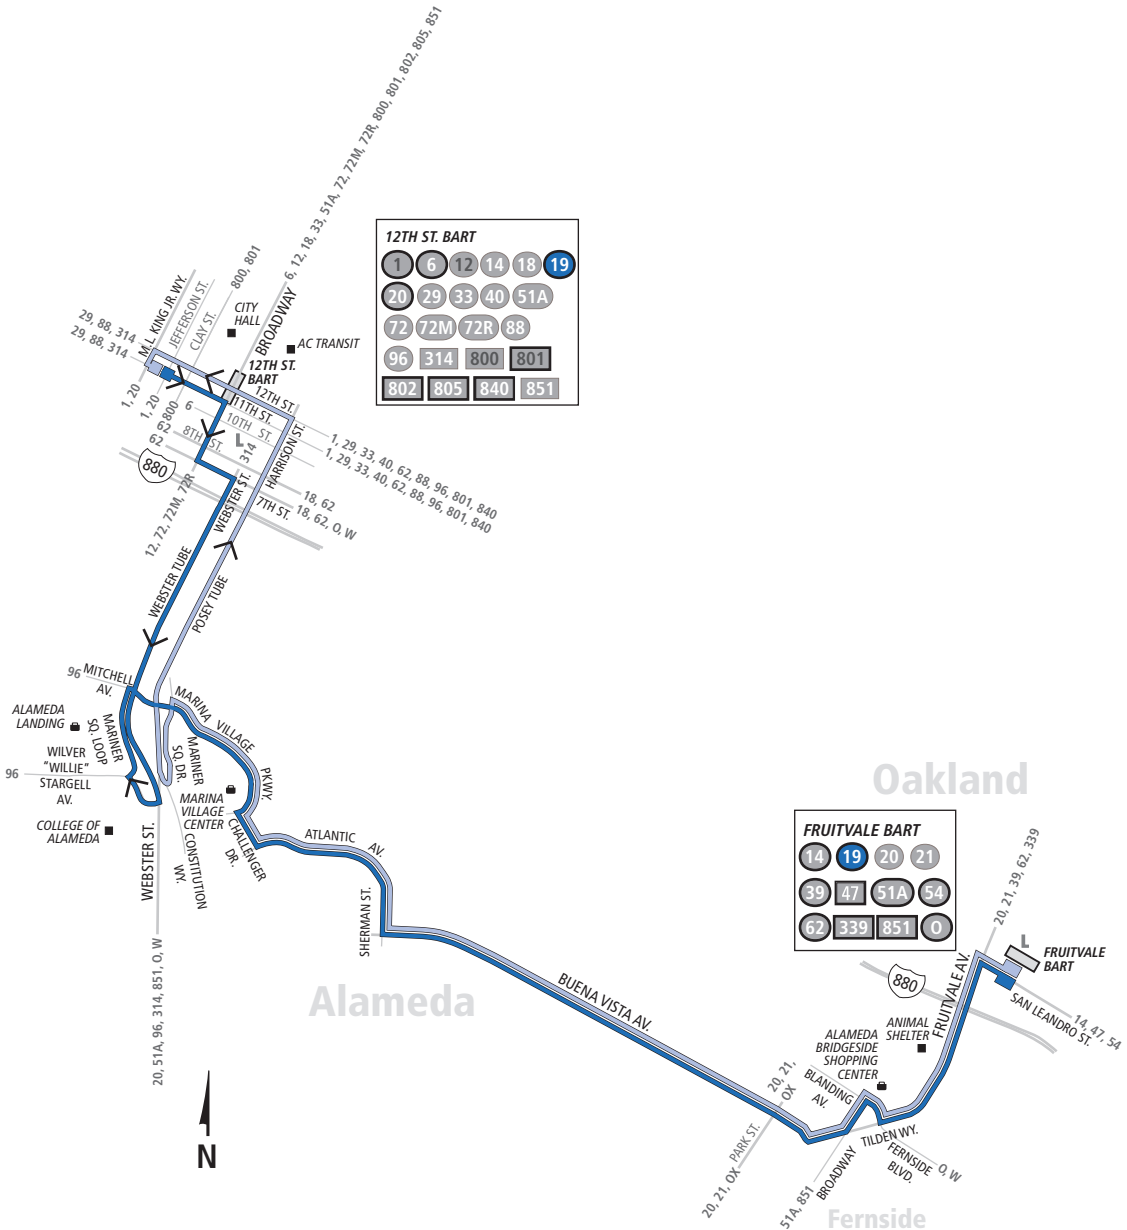

Line 19

- █ Line 19 Service from 11th & Jefferson to Fruitvale BART
- █ Line 19 Service from Fruitvale BART to 11th & Jefferson