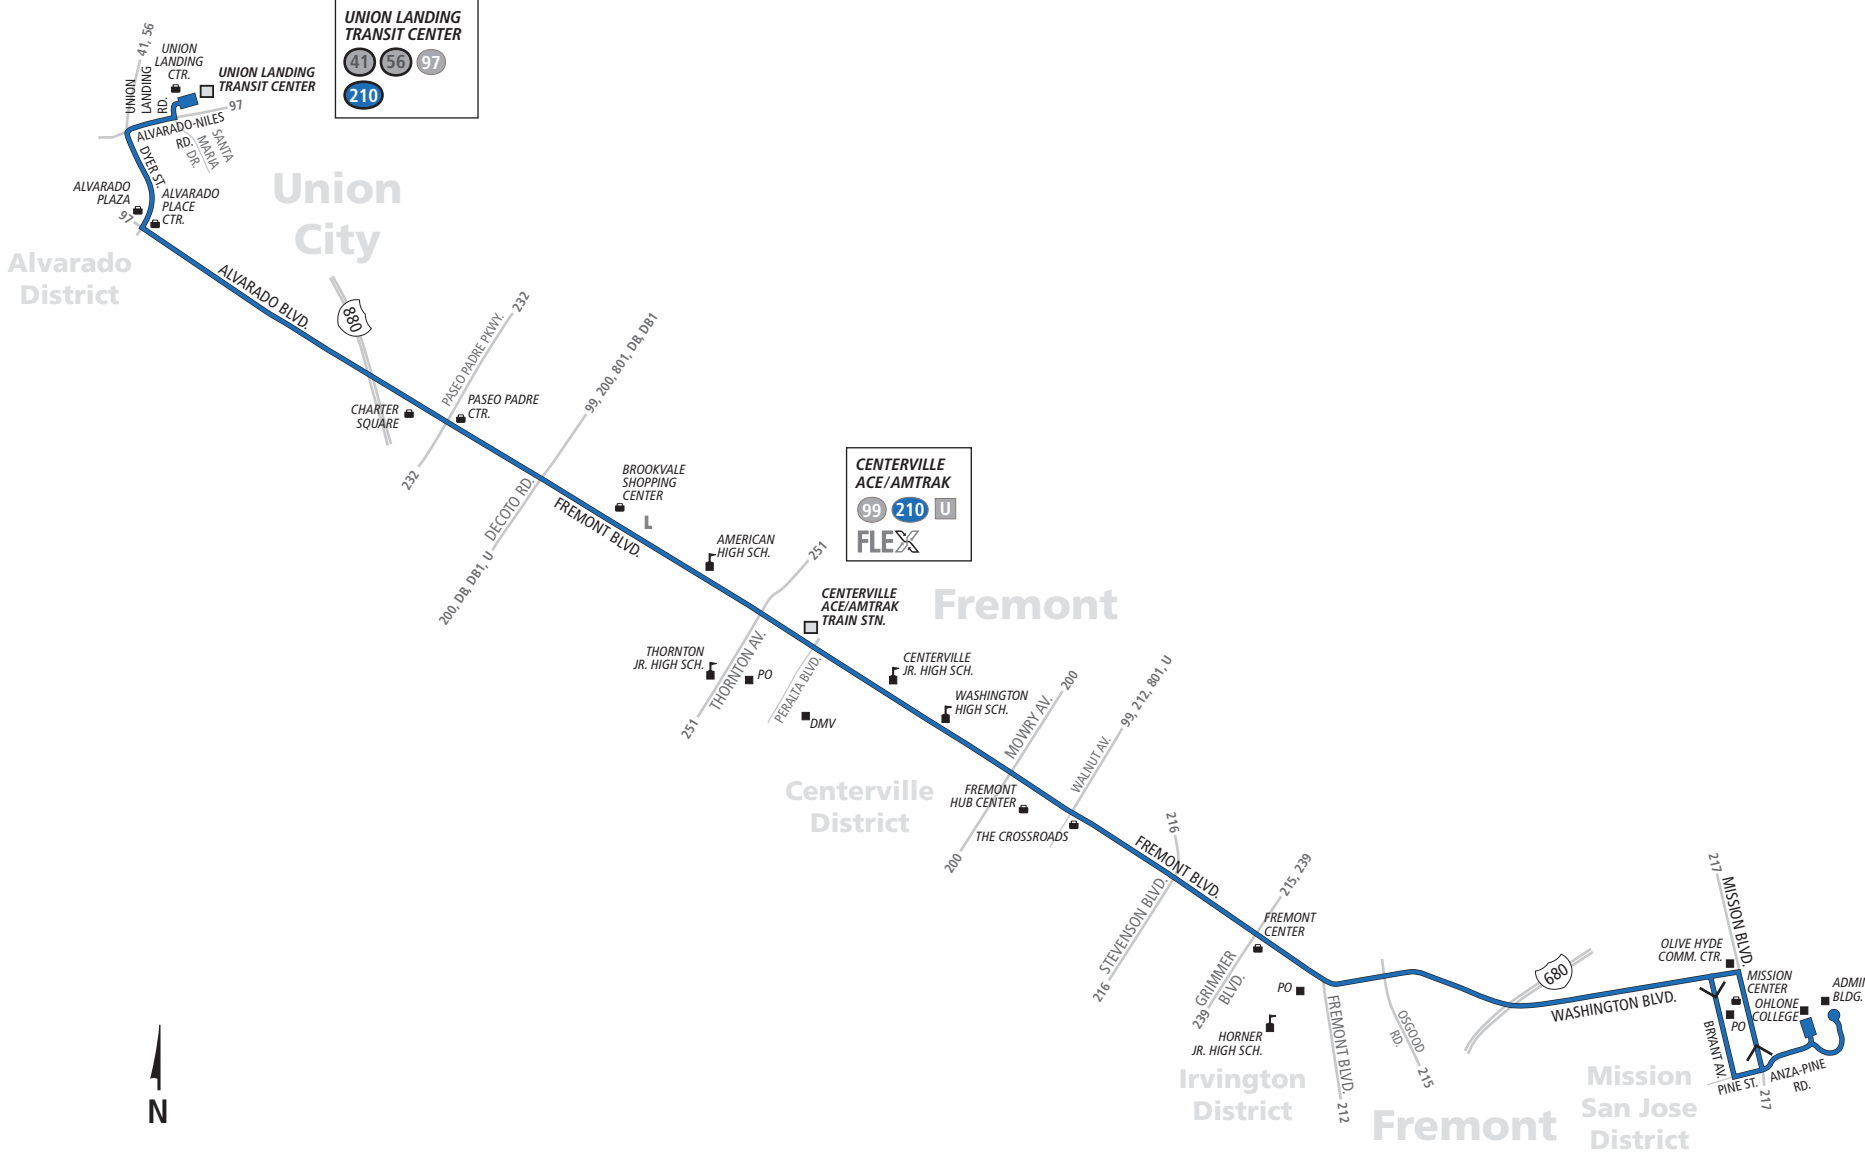

Line 210

UNION LANDING TRANSIT CENTER

41 56 97

210

CENTERVILLE ACE/AMTRAK

99 210 U

FLEX

Alvarado District

Union City

Fremont

Centerville District

Irvington District

Fremont

Mission San Jose District