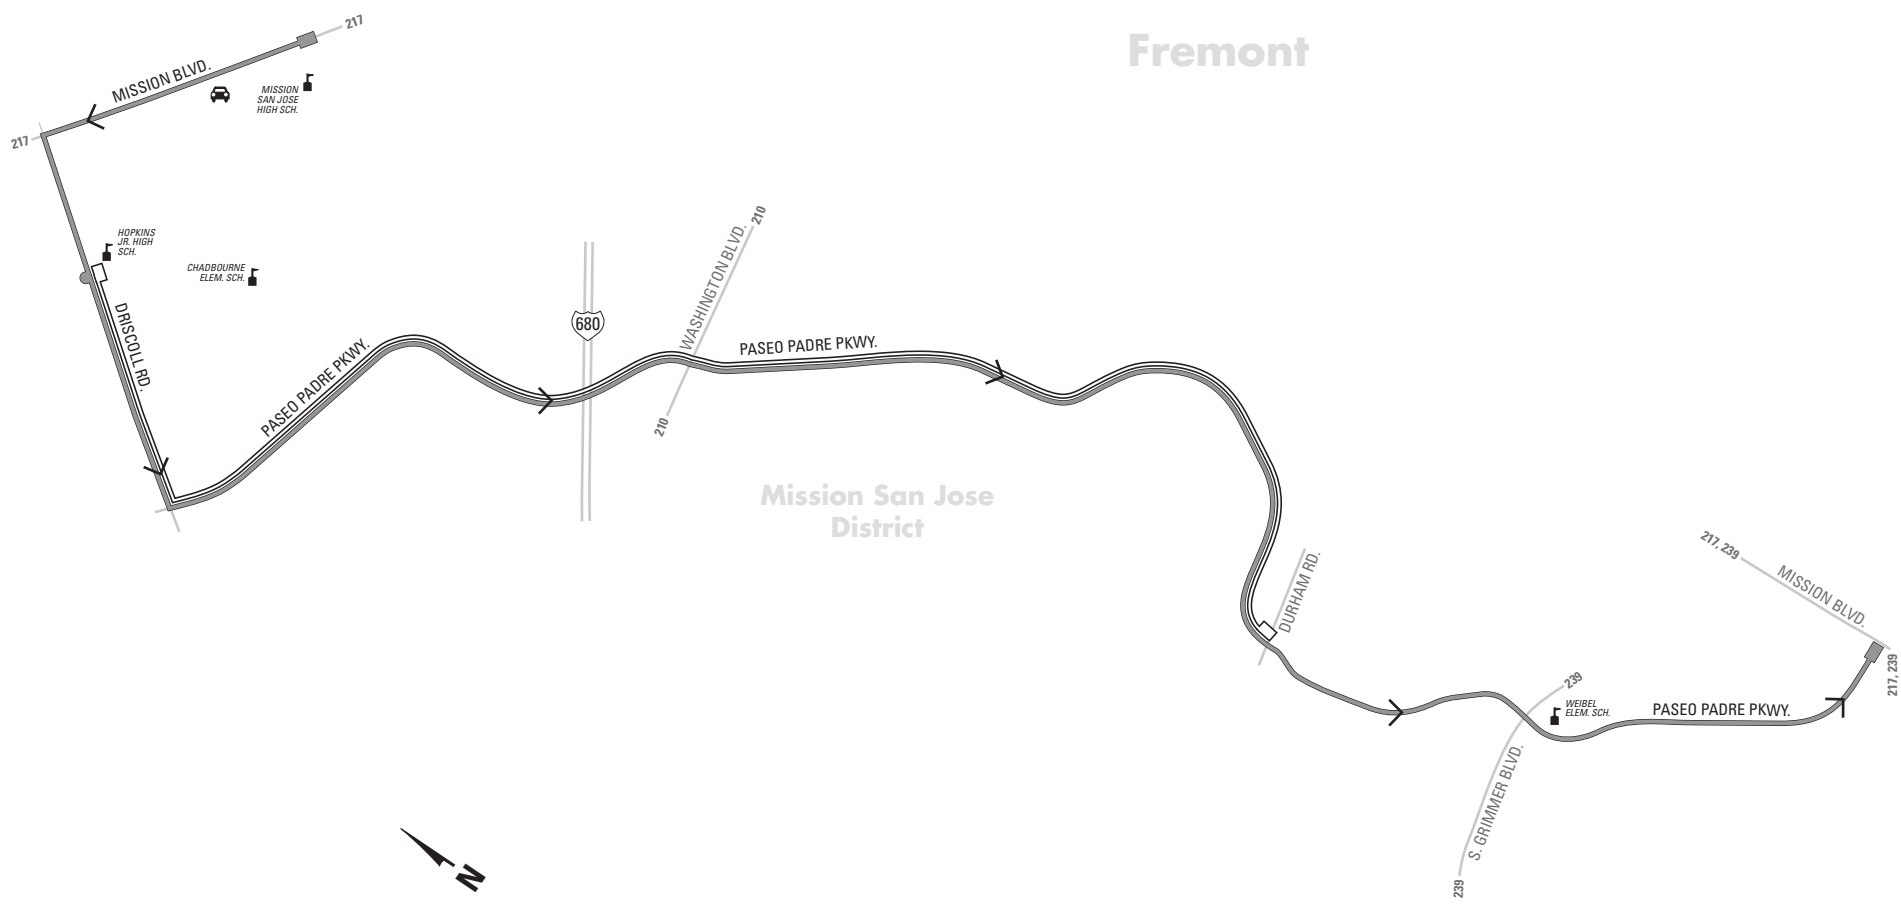

Line 624

-  Line 624 Service from Mission San Jose High School to Paseo Padre Pkwy. and Mission Blvd.
-  Line 624 Service from Hopkins Jr High School to Paseo Padre Parkway and Durham Road.