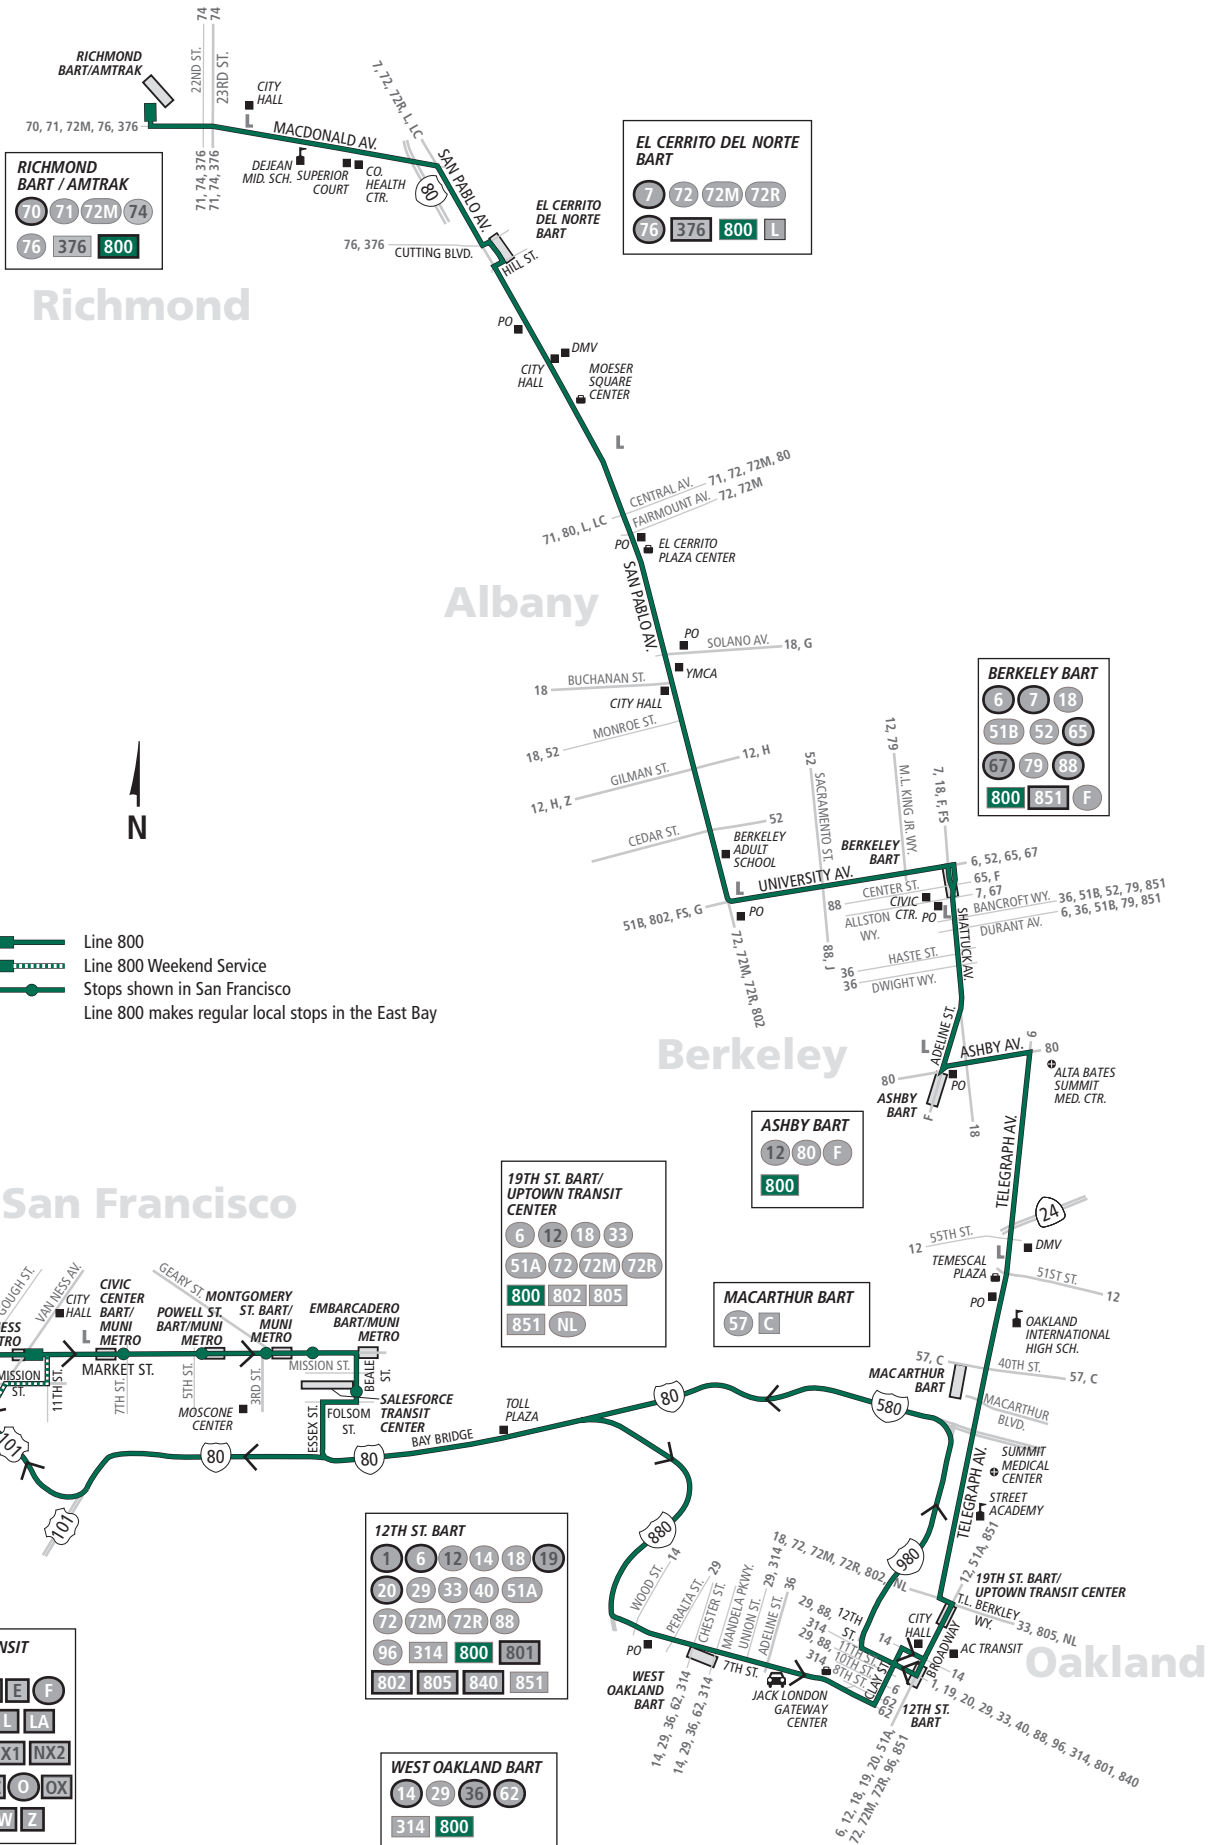

# Line 800

- Line 800
- Line 800 Weekend Service
- Stops shown in San Francisco
- Line 800 makes regular local stops in the East Bay

## San Francisco

## Oakland