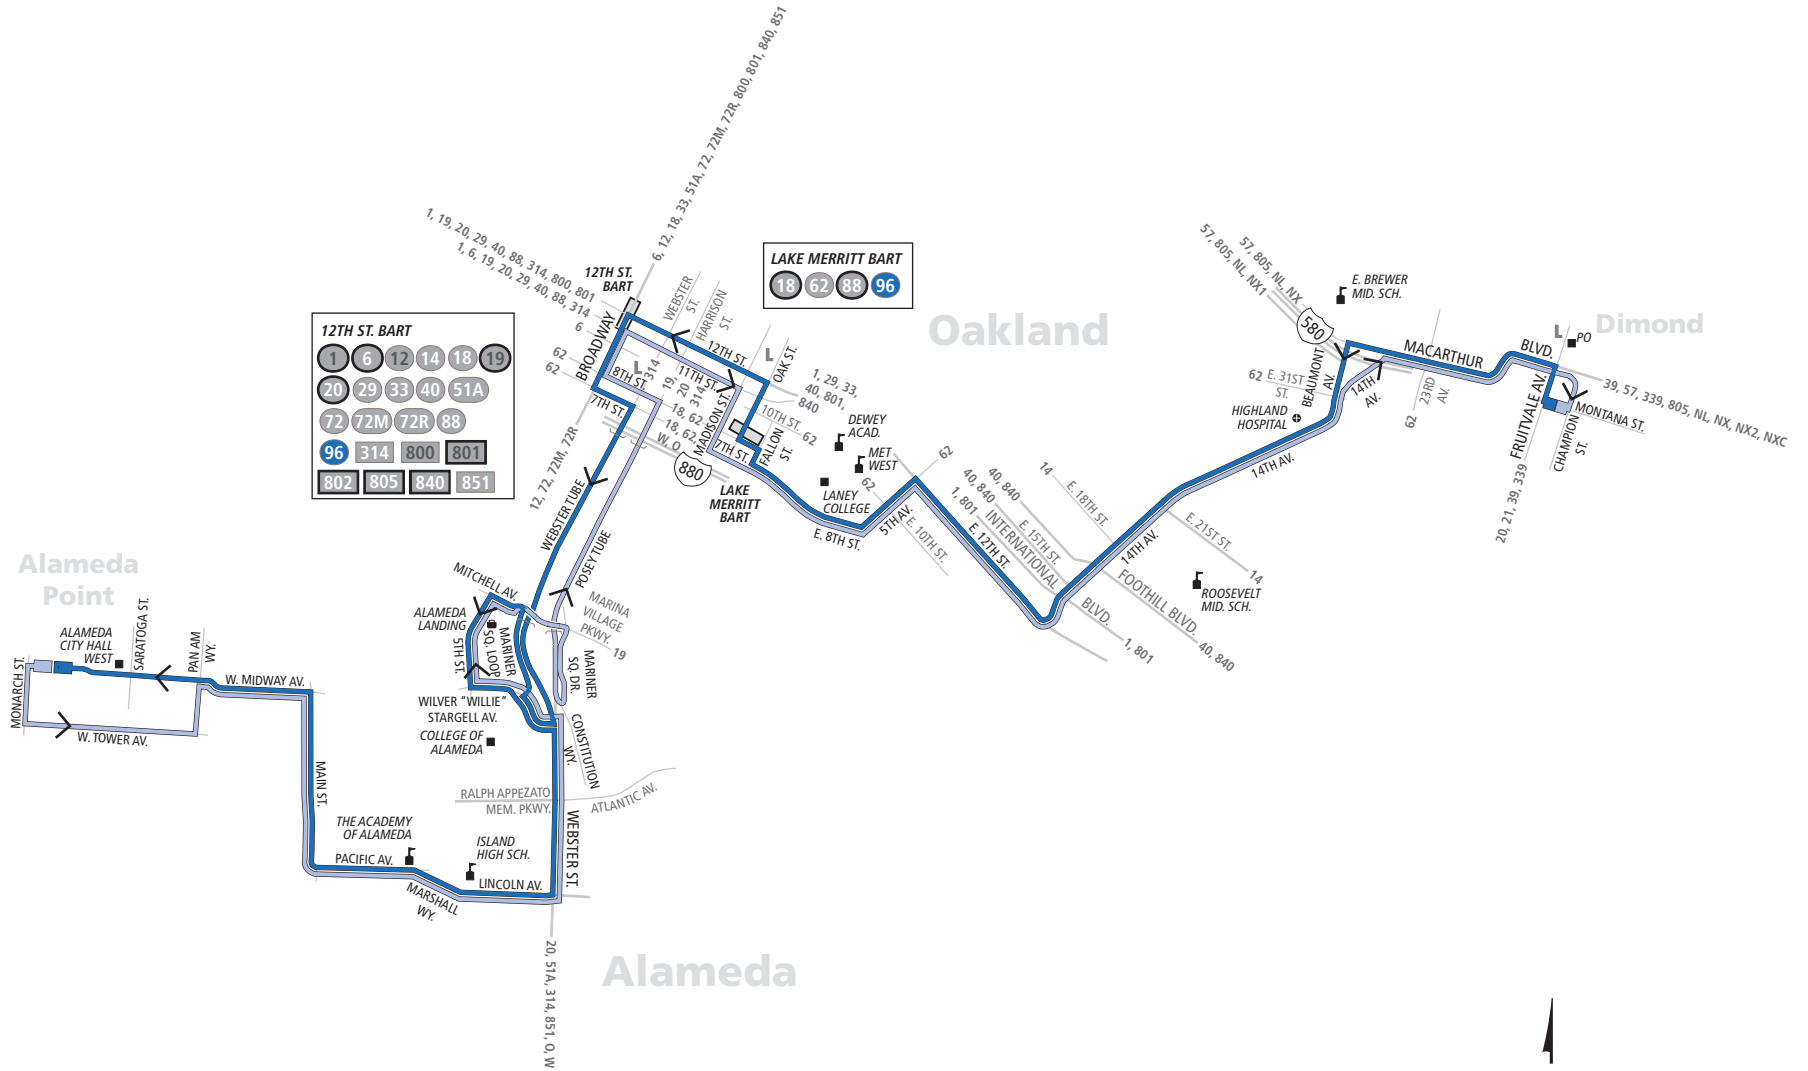

Line 96

■ Line 96 Service from Fruitvale to Alameda Point
■ Line 96 Service from Alameda Point to Fruitvale