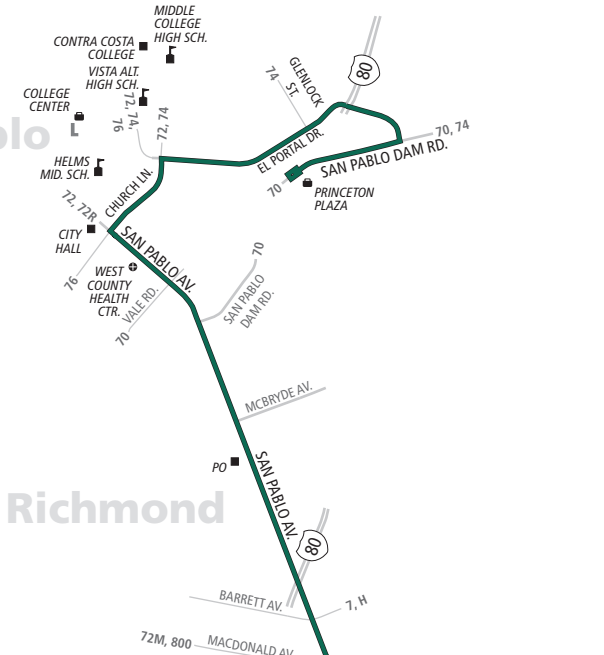

# Line L

CONTRA COSTA COLLEGE

71 72 72R  
74 76 376

San Pablo

Richmond

**EL CERRITO DEL NORTE BART**

7 72 72M 72R  
76 376 800

**L**

El Cerrito

**EL CERRITO PLAZA BART**

71 72 72M  
79 80 G

- Line L
- Line L Service with No Stops

to San Francisco  
Salesforce Transit Center  
via freeway (no stops)

Albany