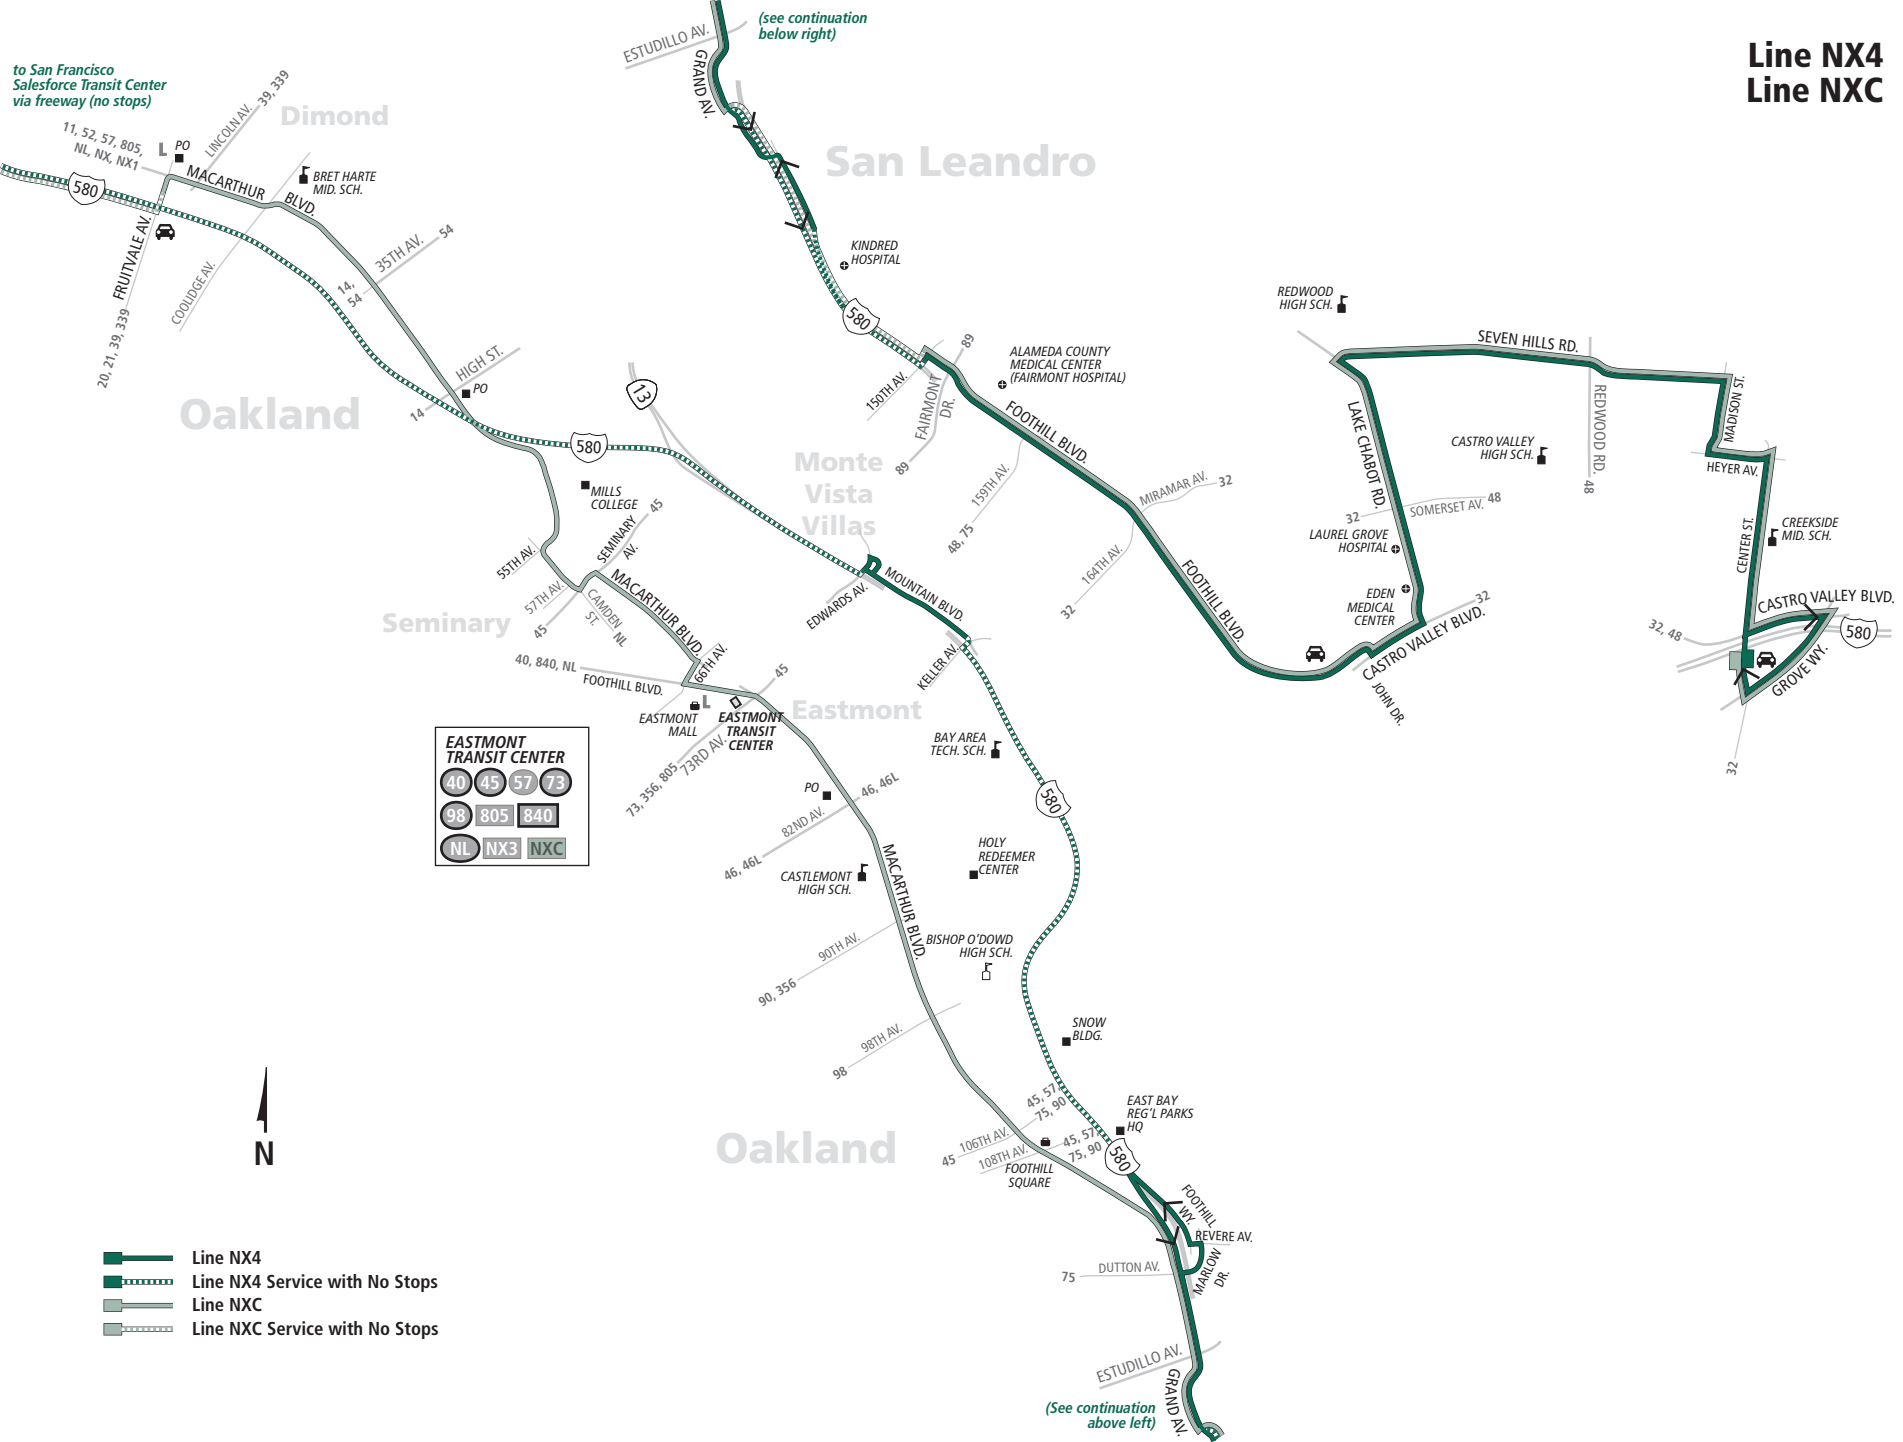

# Line NX4 Line NXC

to San Francisco  
Salesforce Transit Center  
via freeway (no stops)

(see continuation  
below right)

(See continuation  
above left)

**EASTMONT  
TRANSIT CENTER**

40	45	57	73
98	805	840	
NL	NX3	NXC	

- Line NX4
- Line NX4 Service with No Stops
- Line NXC
- Line NXC Service with No Stops