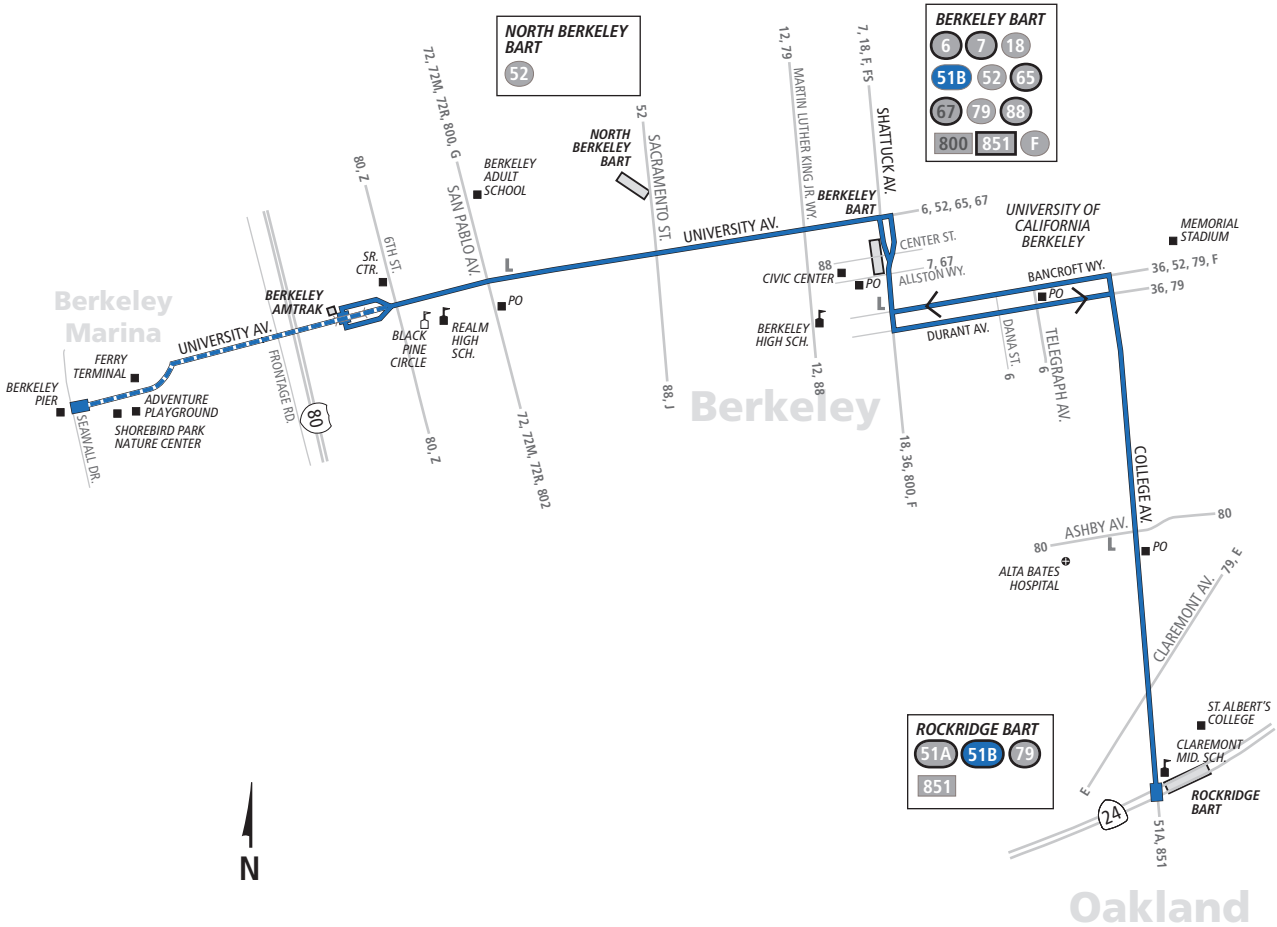

Line 51B

- ▬ Line 51B
- ▬ Line 51B Service Extension to Berkeley Marina
(Does not stop between 6th Street and Frontage Road)