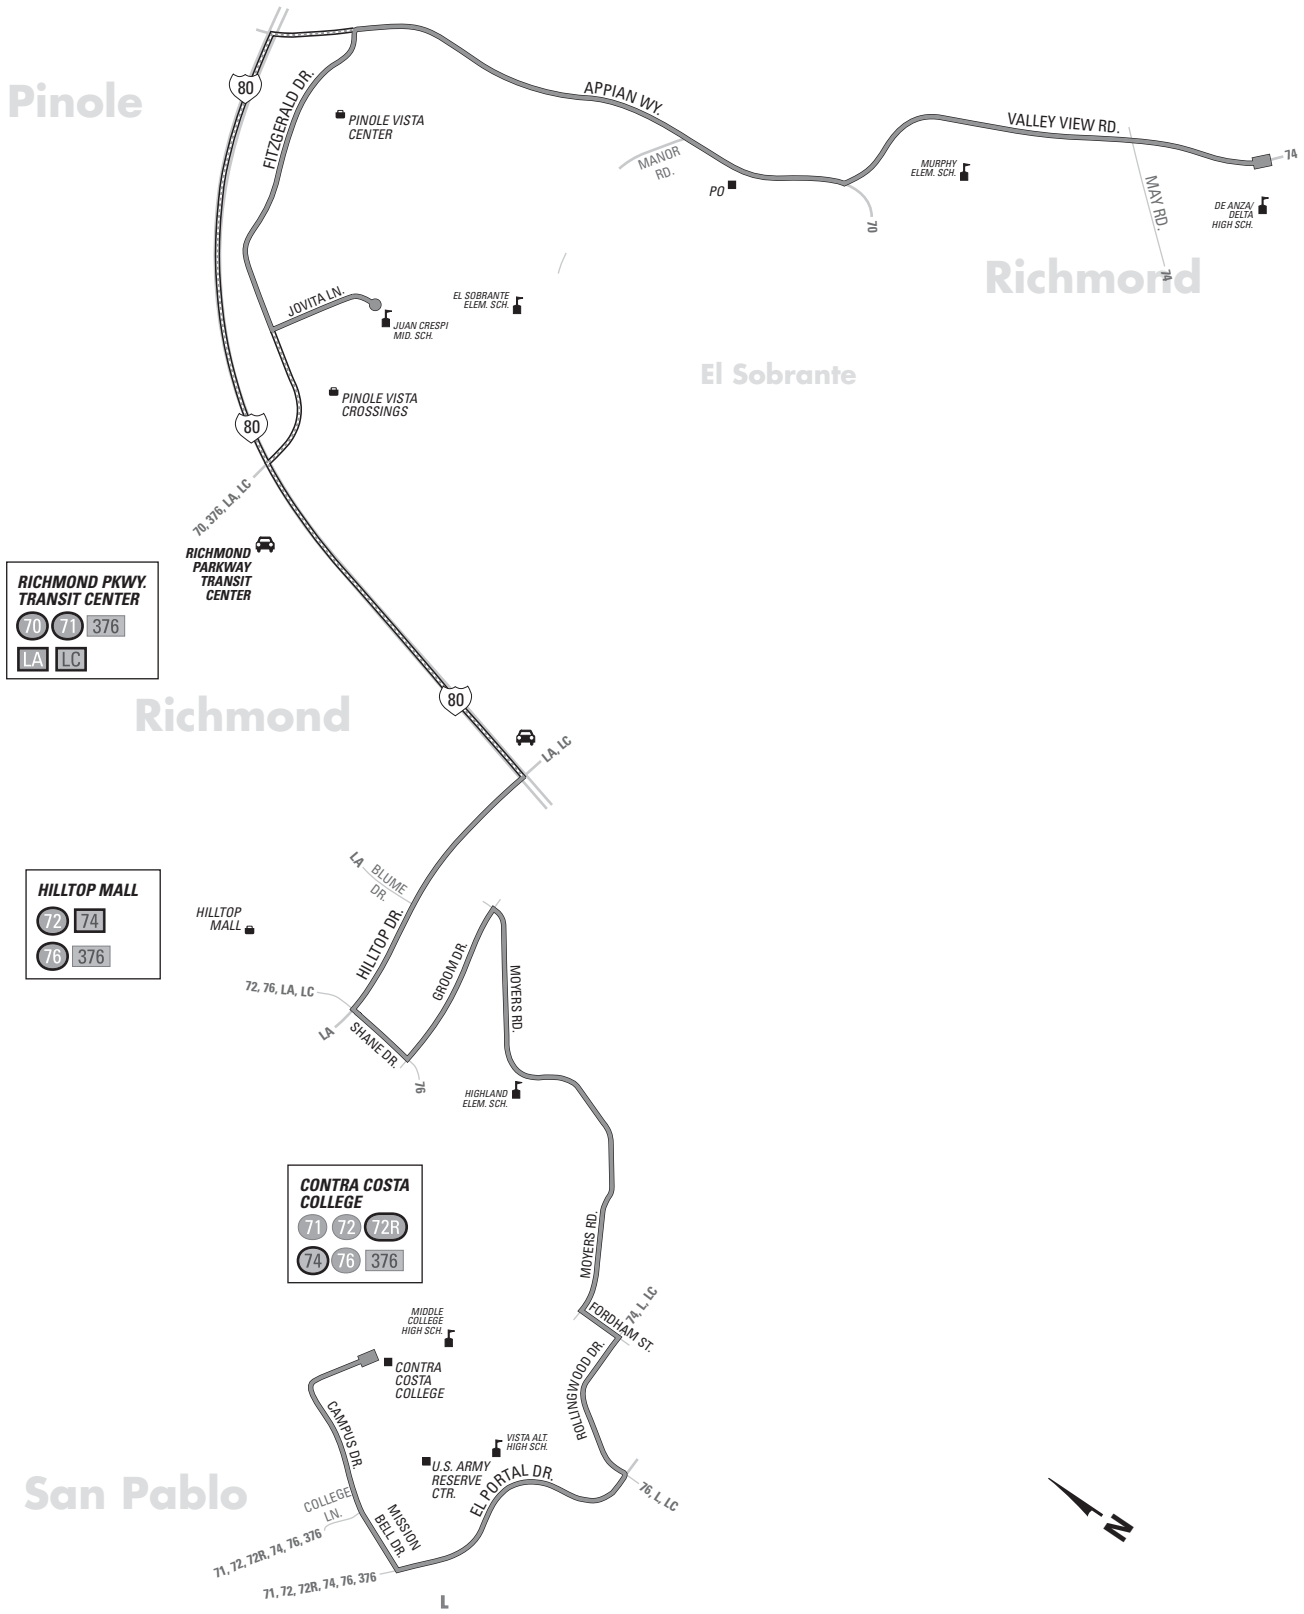

Line 676

Pinole

Richmond

El Sobrante

Richmond

San Pablo

RICHMOND PKWY. TRANSIT CENTER

70	71	376
LA	LC	

HILLTOP MALL

72	74
76	376

CONTRA COSTA COLLEGE

71	72	72R
74	76	376

Line 676
 Line 676 Service with No Stops