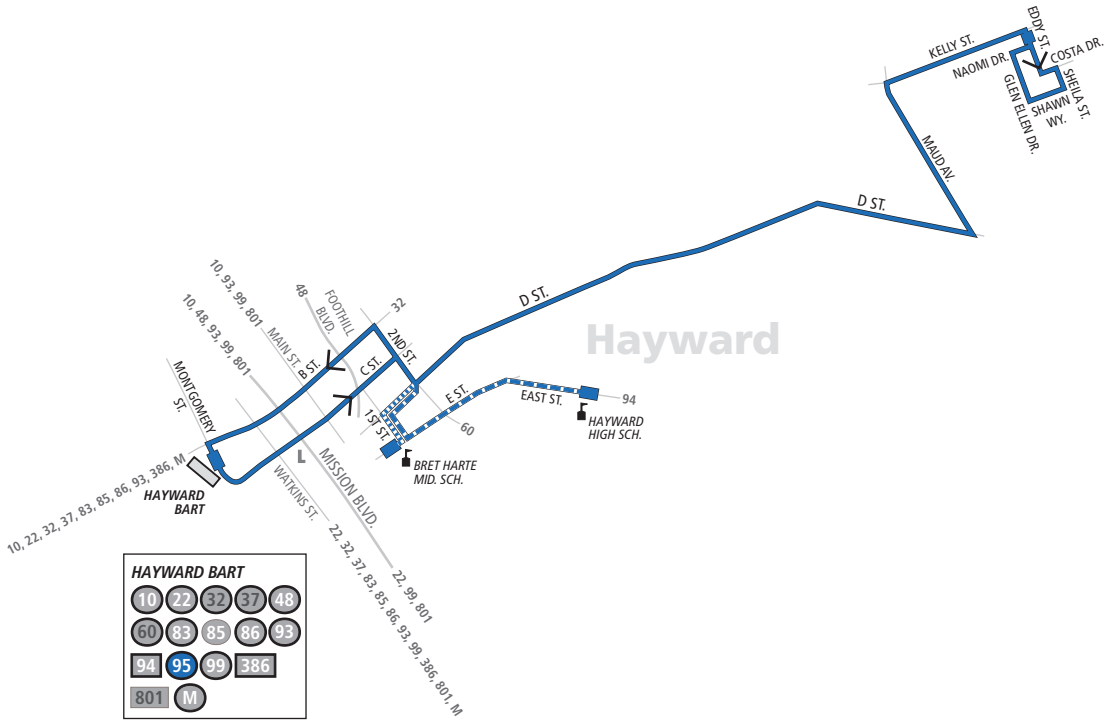

Line 95

- Line 95
- Line 95 School Day Service from Hayward High School
- Line 95 School Day Service from Bret Harte Middle School