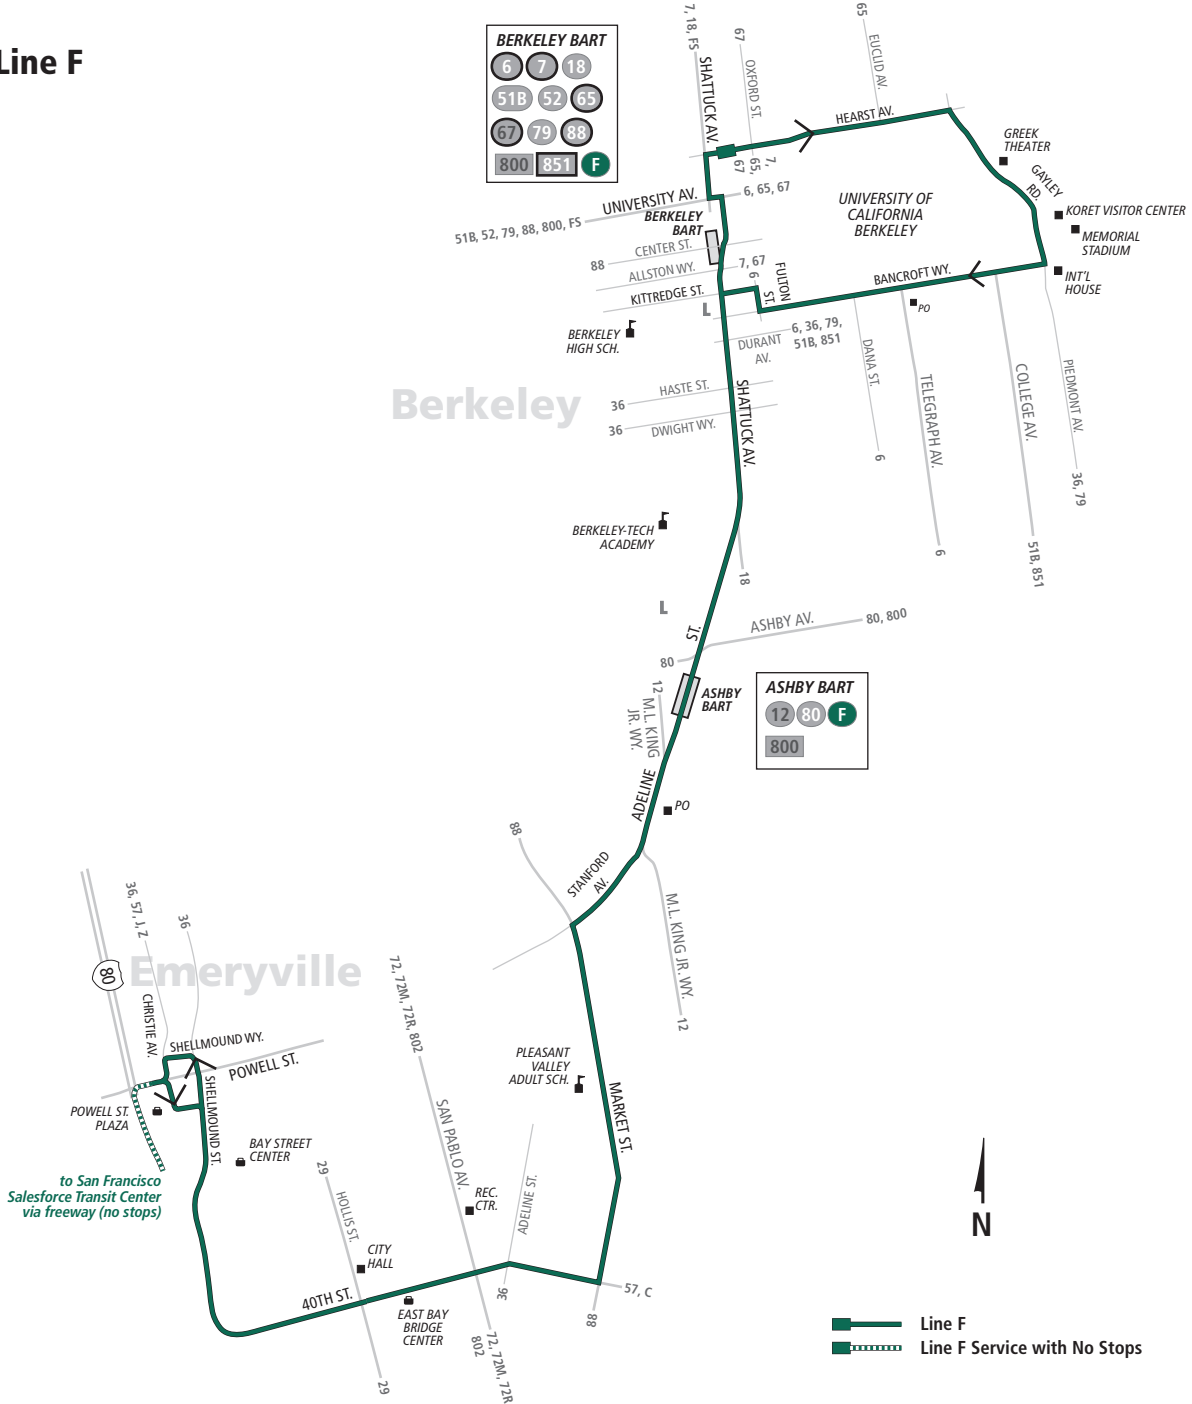

# Line F

**BERKELEY BART**

6	7	18
51B	52	65
67	79	88
800	851	F

**ASHBY BART**

12	80	F
800		

Berkeley

Emeryville

-  Line F
-  Line F Service with No Stops