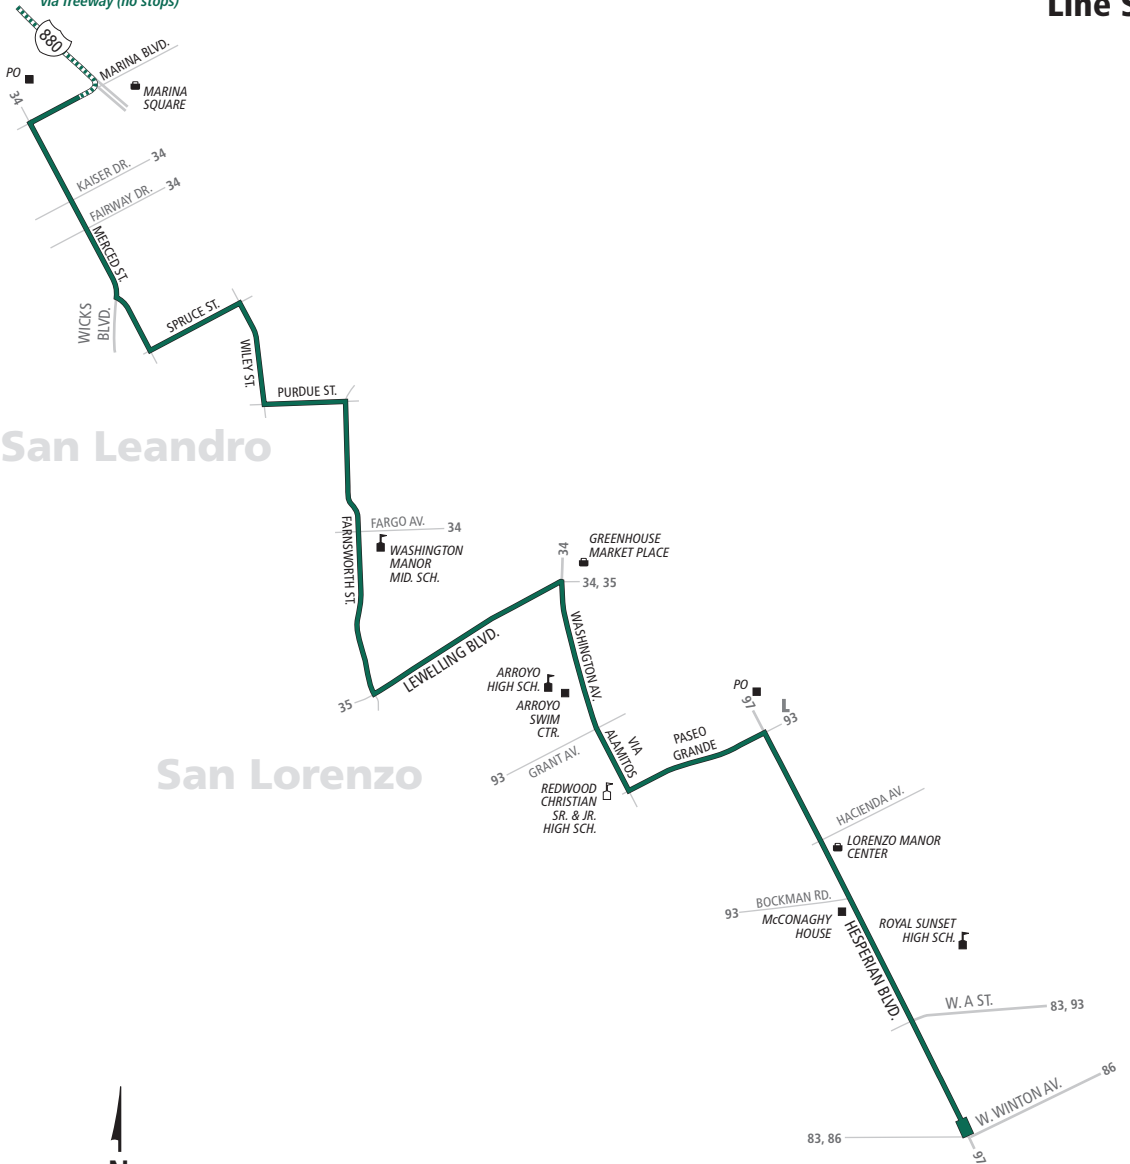

Line S

to San Francisco
Salesforce Transit Center
via freeway (no stops)

San Leandro

San Lorenzo

Hayward

- Line S
- Line S Service with No Stops