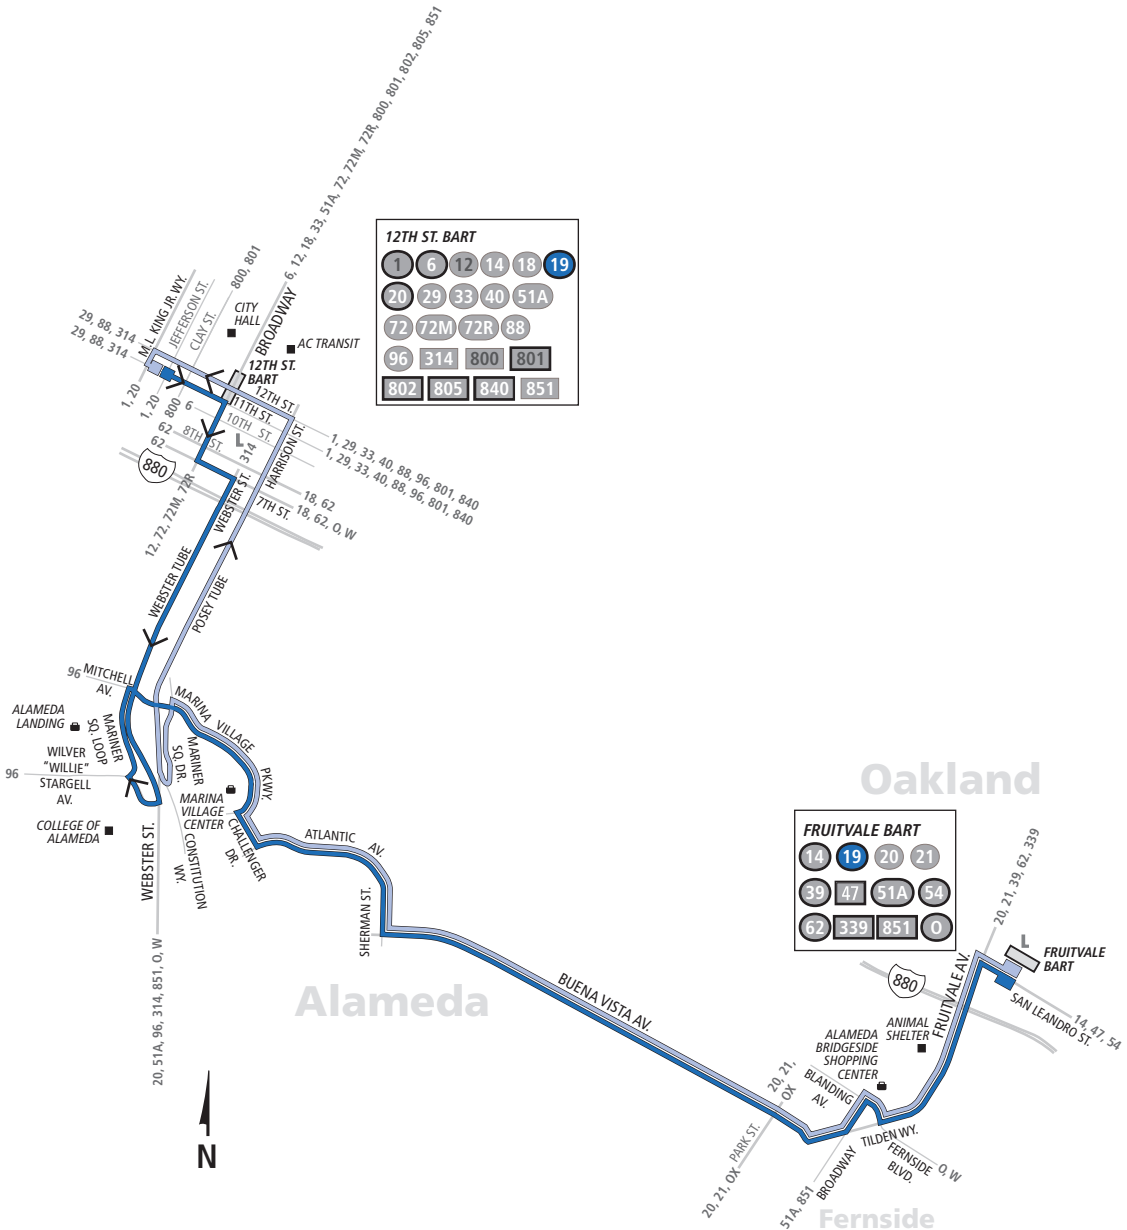

Line 19

- Line 19 Service from 11th & Jefferson to Fruitvale BART
- Line 19 Service from Fruitvale BART to 11th & Jefferson