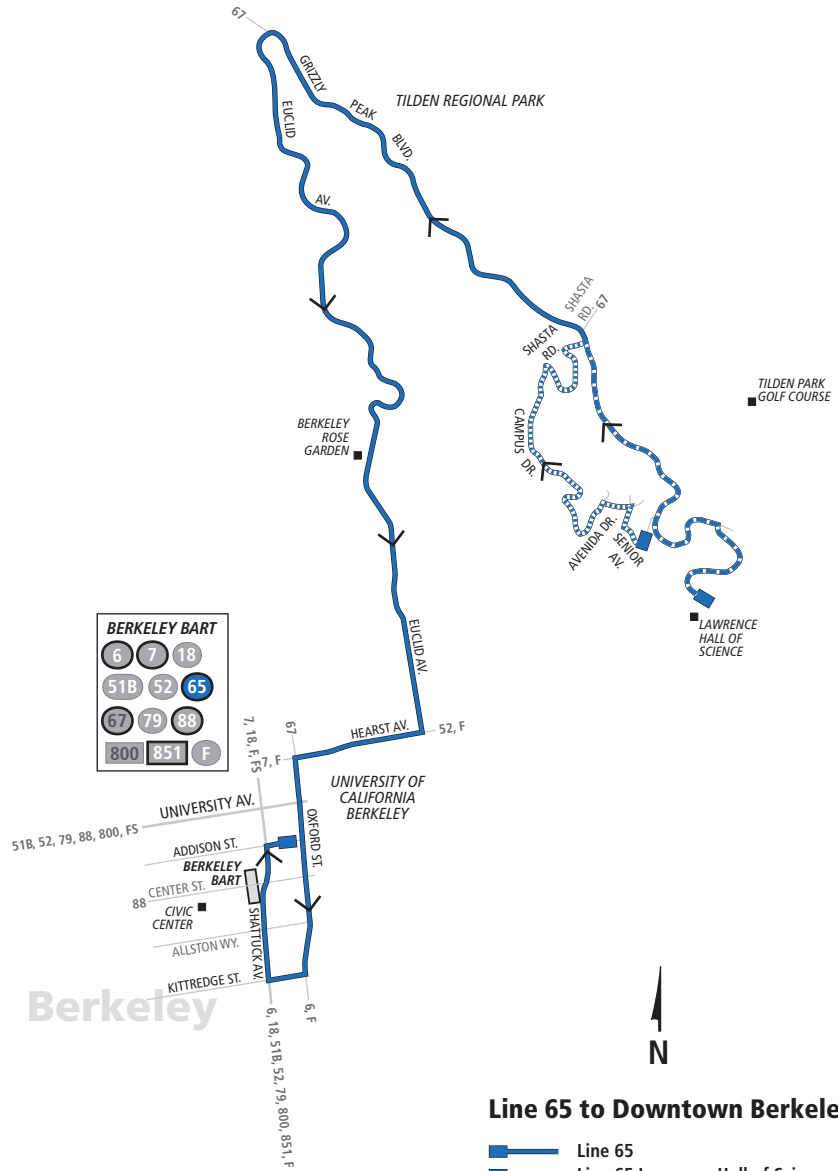

# Line 65

**Line 65 to Senior Avenue/  
Lawrence Hall of Science**

-  Line 65
-  Line 65 Lawrence Hall of Science
-  Line 65 Senior Avenue Loop

**Line 65 to Downtown Berkeley**

-  Line 65
-  Line 65 Lawrence Hall of Science
-  Line 65 Senior Avenue Loop