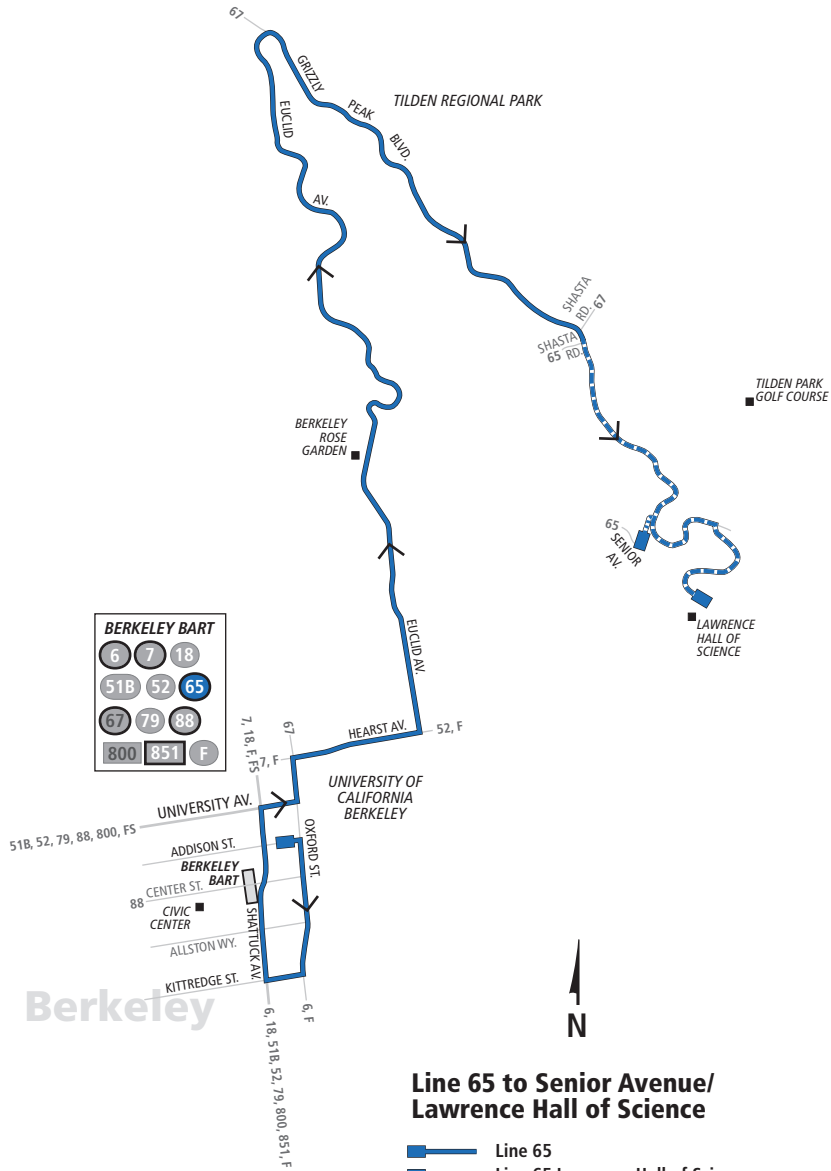

# Line 65

**Line 65 to Senior Avenue/  
Lawrence Hall of Science**

-  Line 65
-  Line 65 Lawrence Hall of Science
-  Line 65 Senior Avenue Loop

**Line 65 to Downtown Berkeley**

-  Line 65
-  Line 65 Lawrence Hall of Science
-  Line 65 Senior Avenue Loop