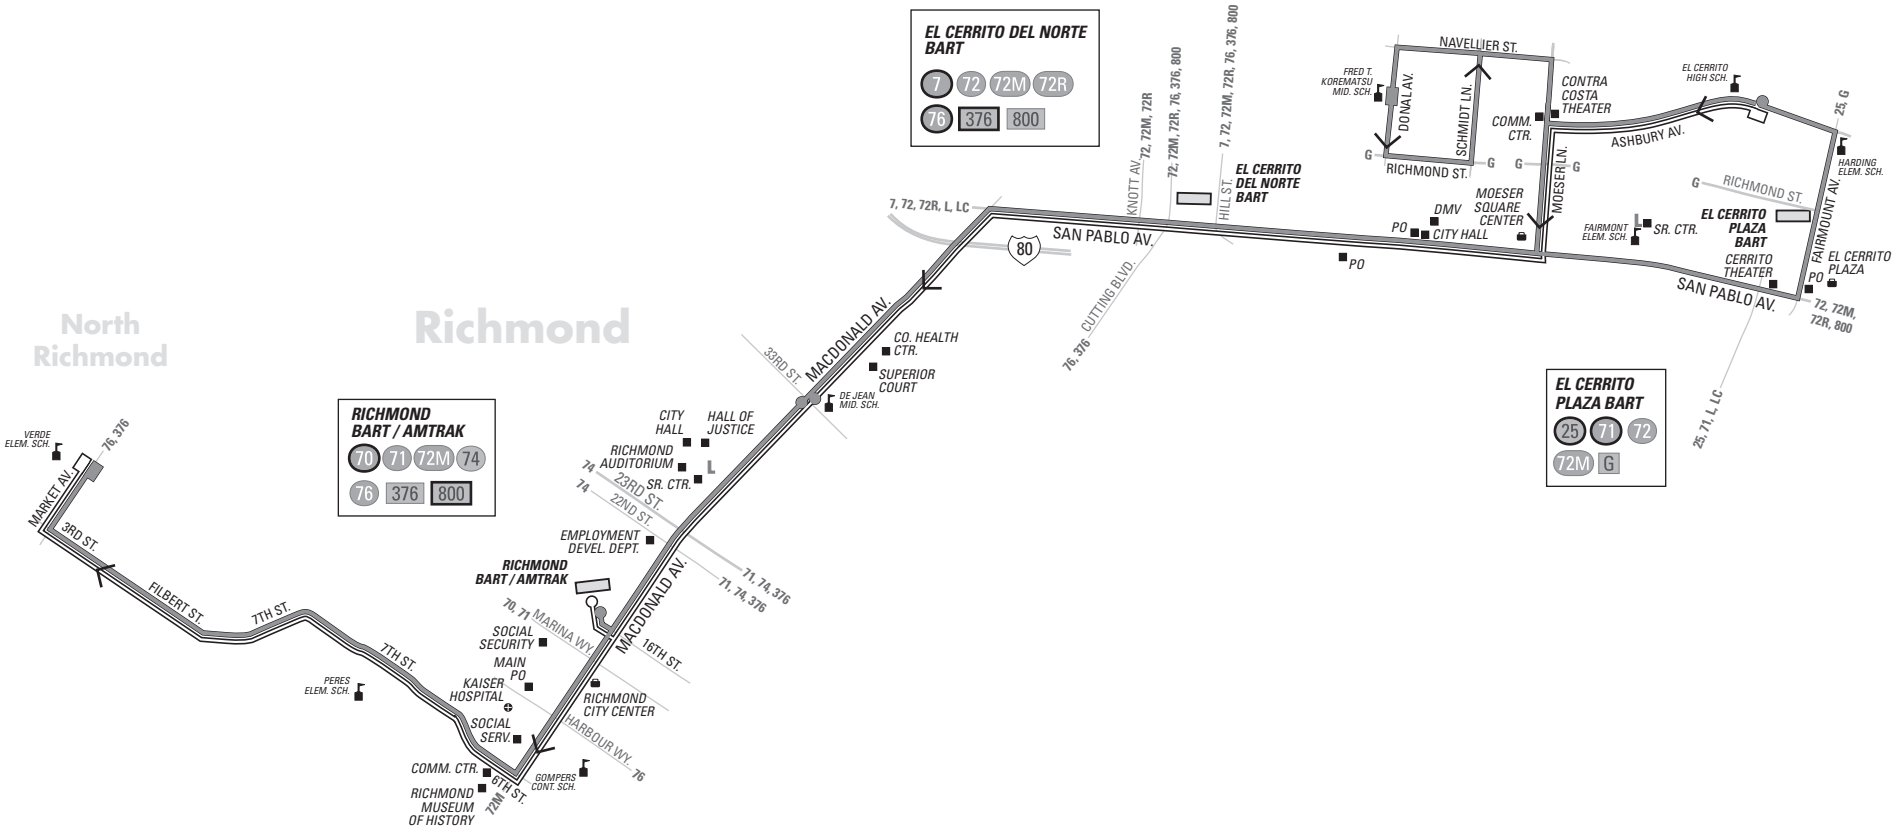

# Line 667

## El Cerrito

## Richmond

## North Richmond

Line 667 Service Korematsu Middle School to/from Market Av. and 6th St.  
 Line 667 Service El Cerrito High School to/from Market Av. and 6th St.