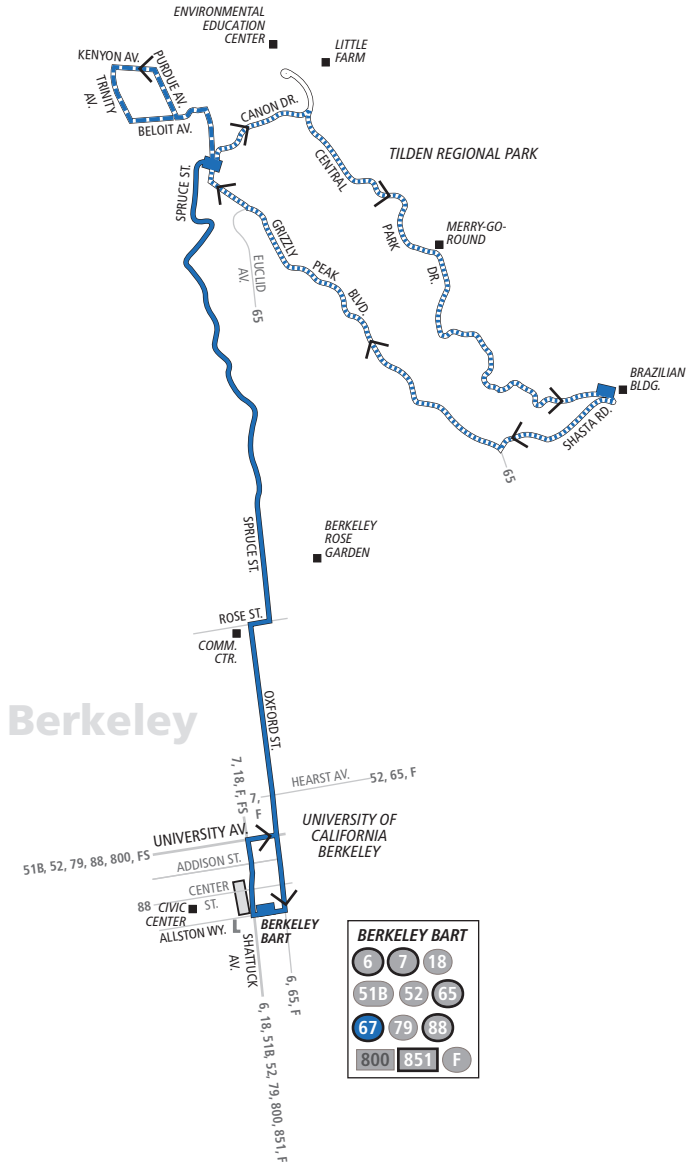

# Line 67

Berkeley

BERKELEY BART		
6	7	18
51B	52	65
67	79	88
800	851	F

-  Line 67
-  Line 67 Weekday Service via Beloit Avenue Loop
-  Line 67 Weekend Service to Tilden Regional Park
-  Line 67 Weekend Service until 5:30 p.m.