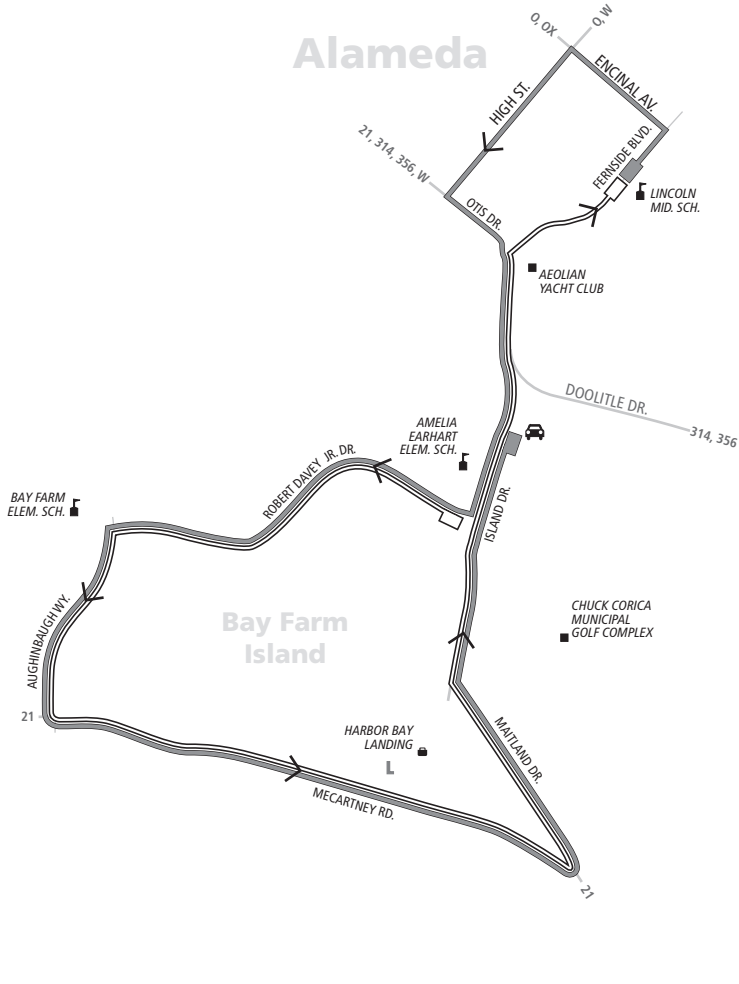

Line 687

-  Line 687 Morning Service from Bay Farm Island to Lincoln Middle School
-  Line 687 Afternoon Service from Lincoln Middle School to Bay Farm Island