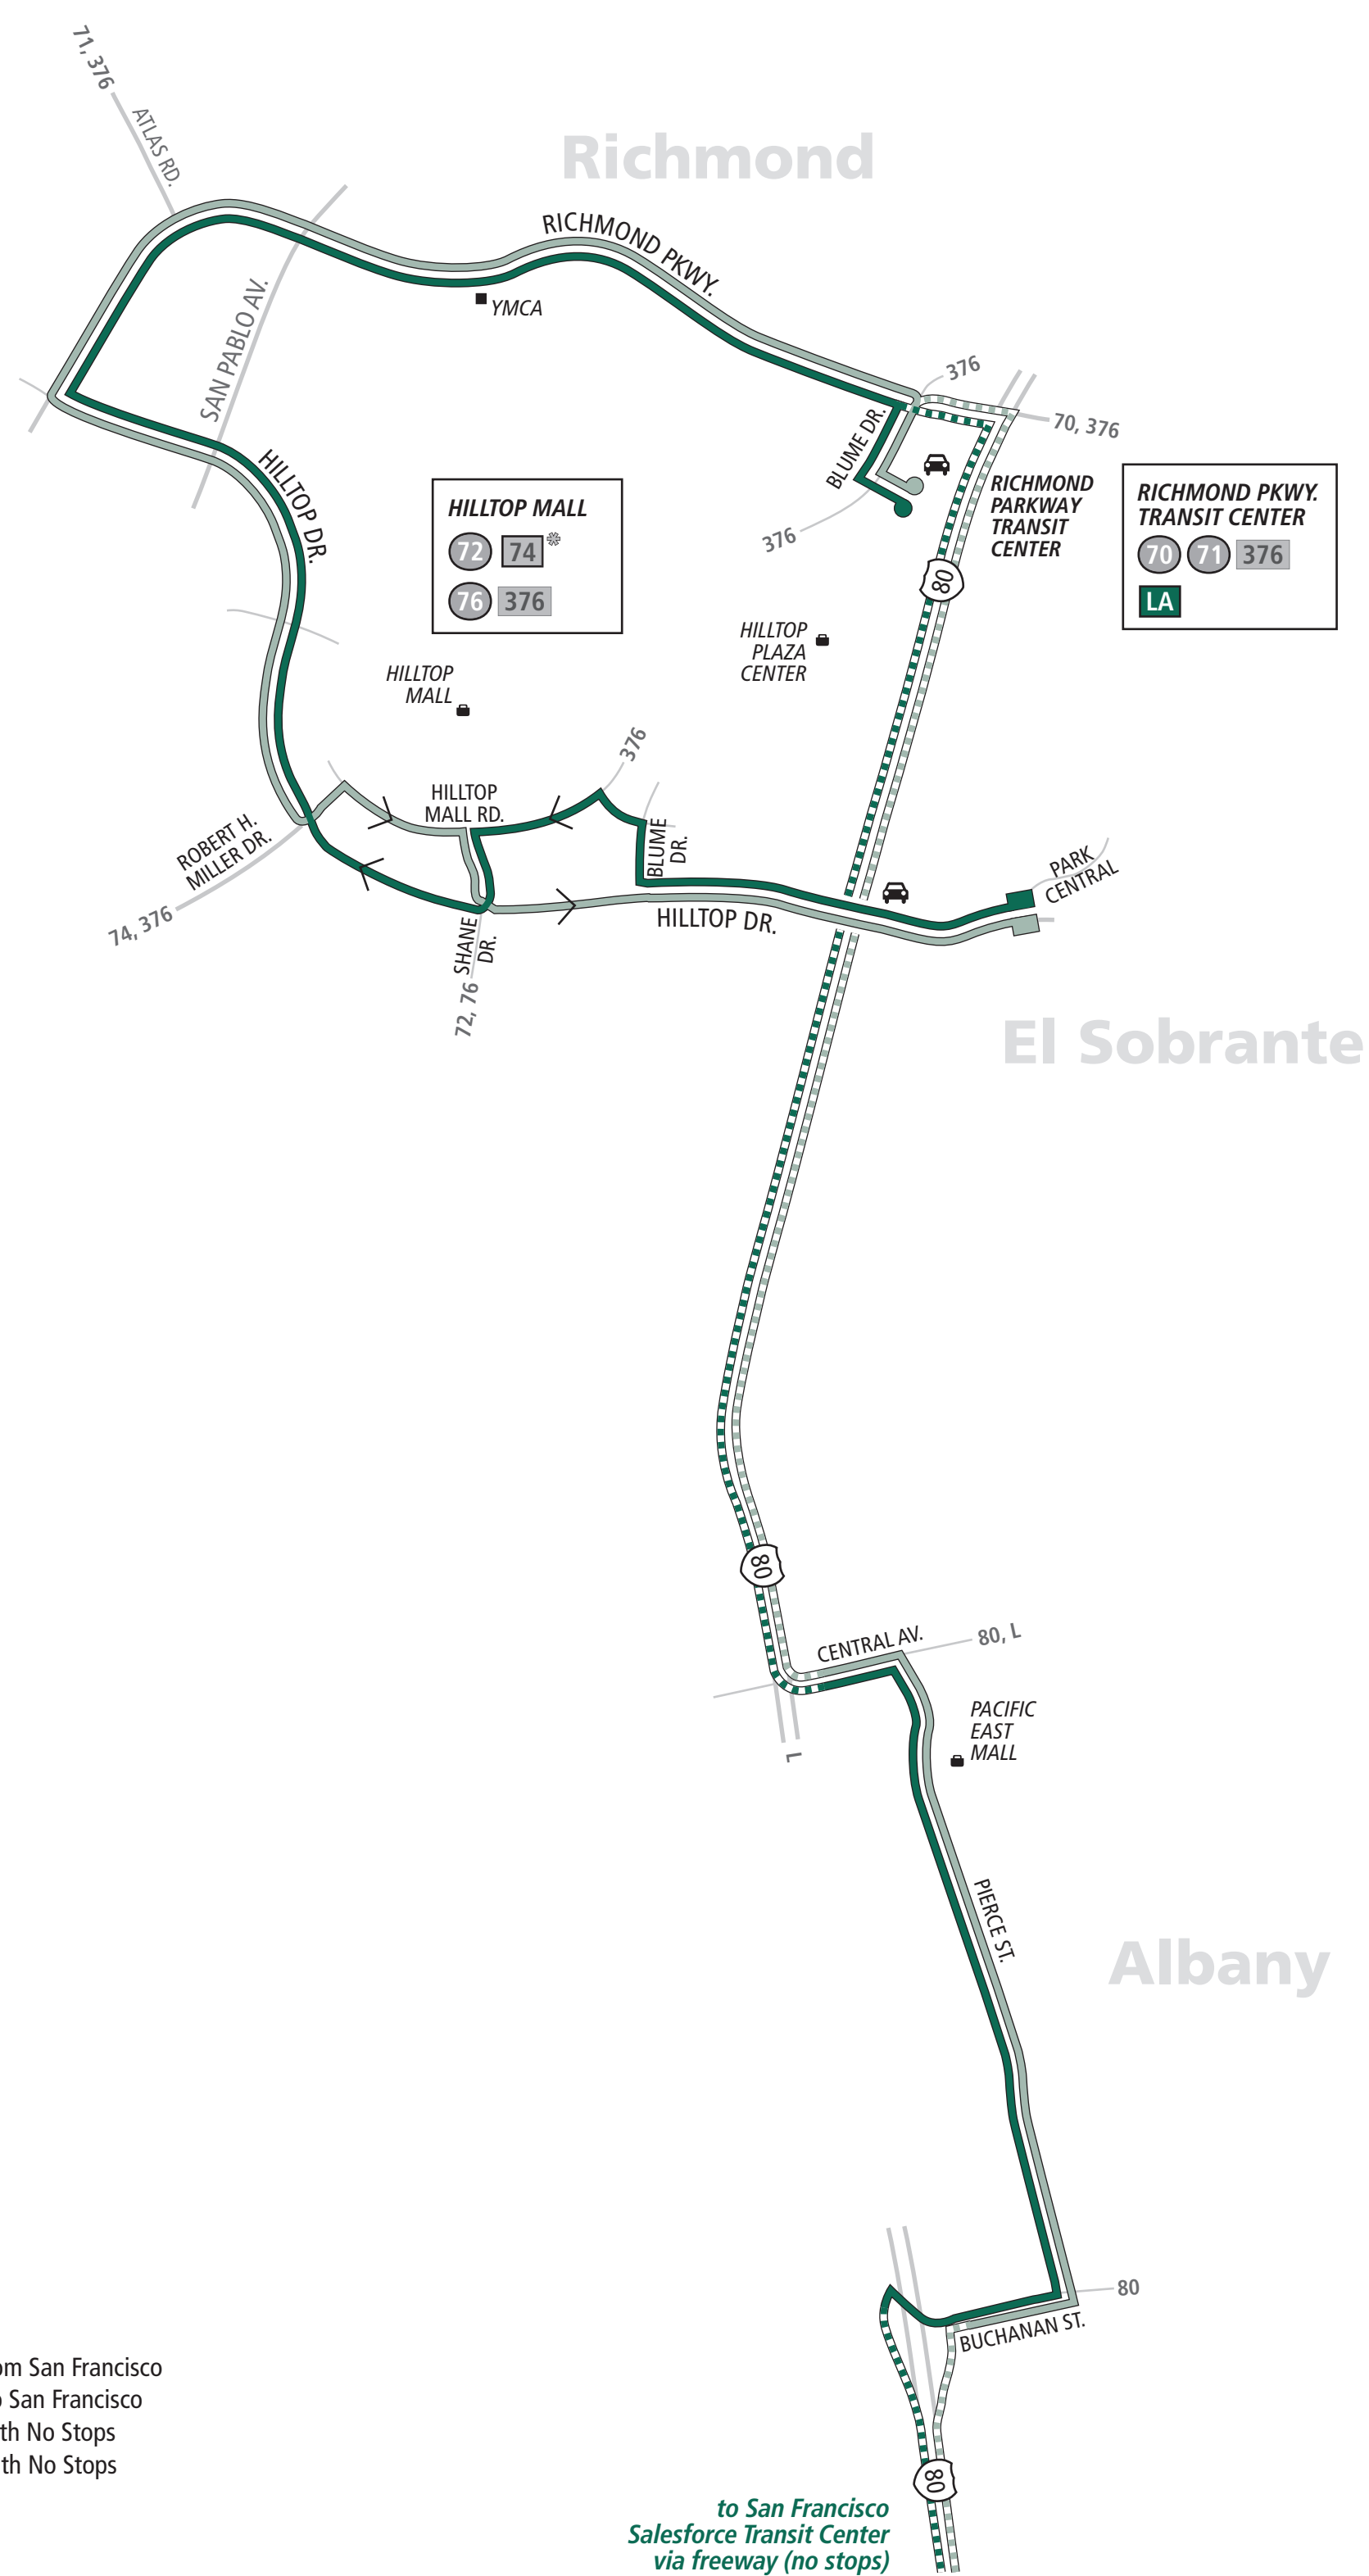

Line LA

-  Line LA Eastbound Service from San Francisco
-  Line LA Westbound Service to San Francisco
-  Line LA Eastbound Service with No Stops
-  Line LA Westbound Service with No Stops

*to San Francisco
Salesforce Transit Center
via freeway (no stops)*