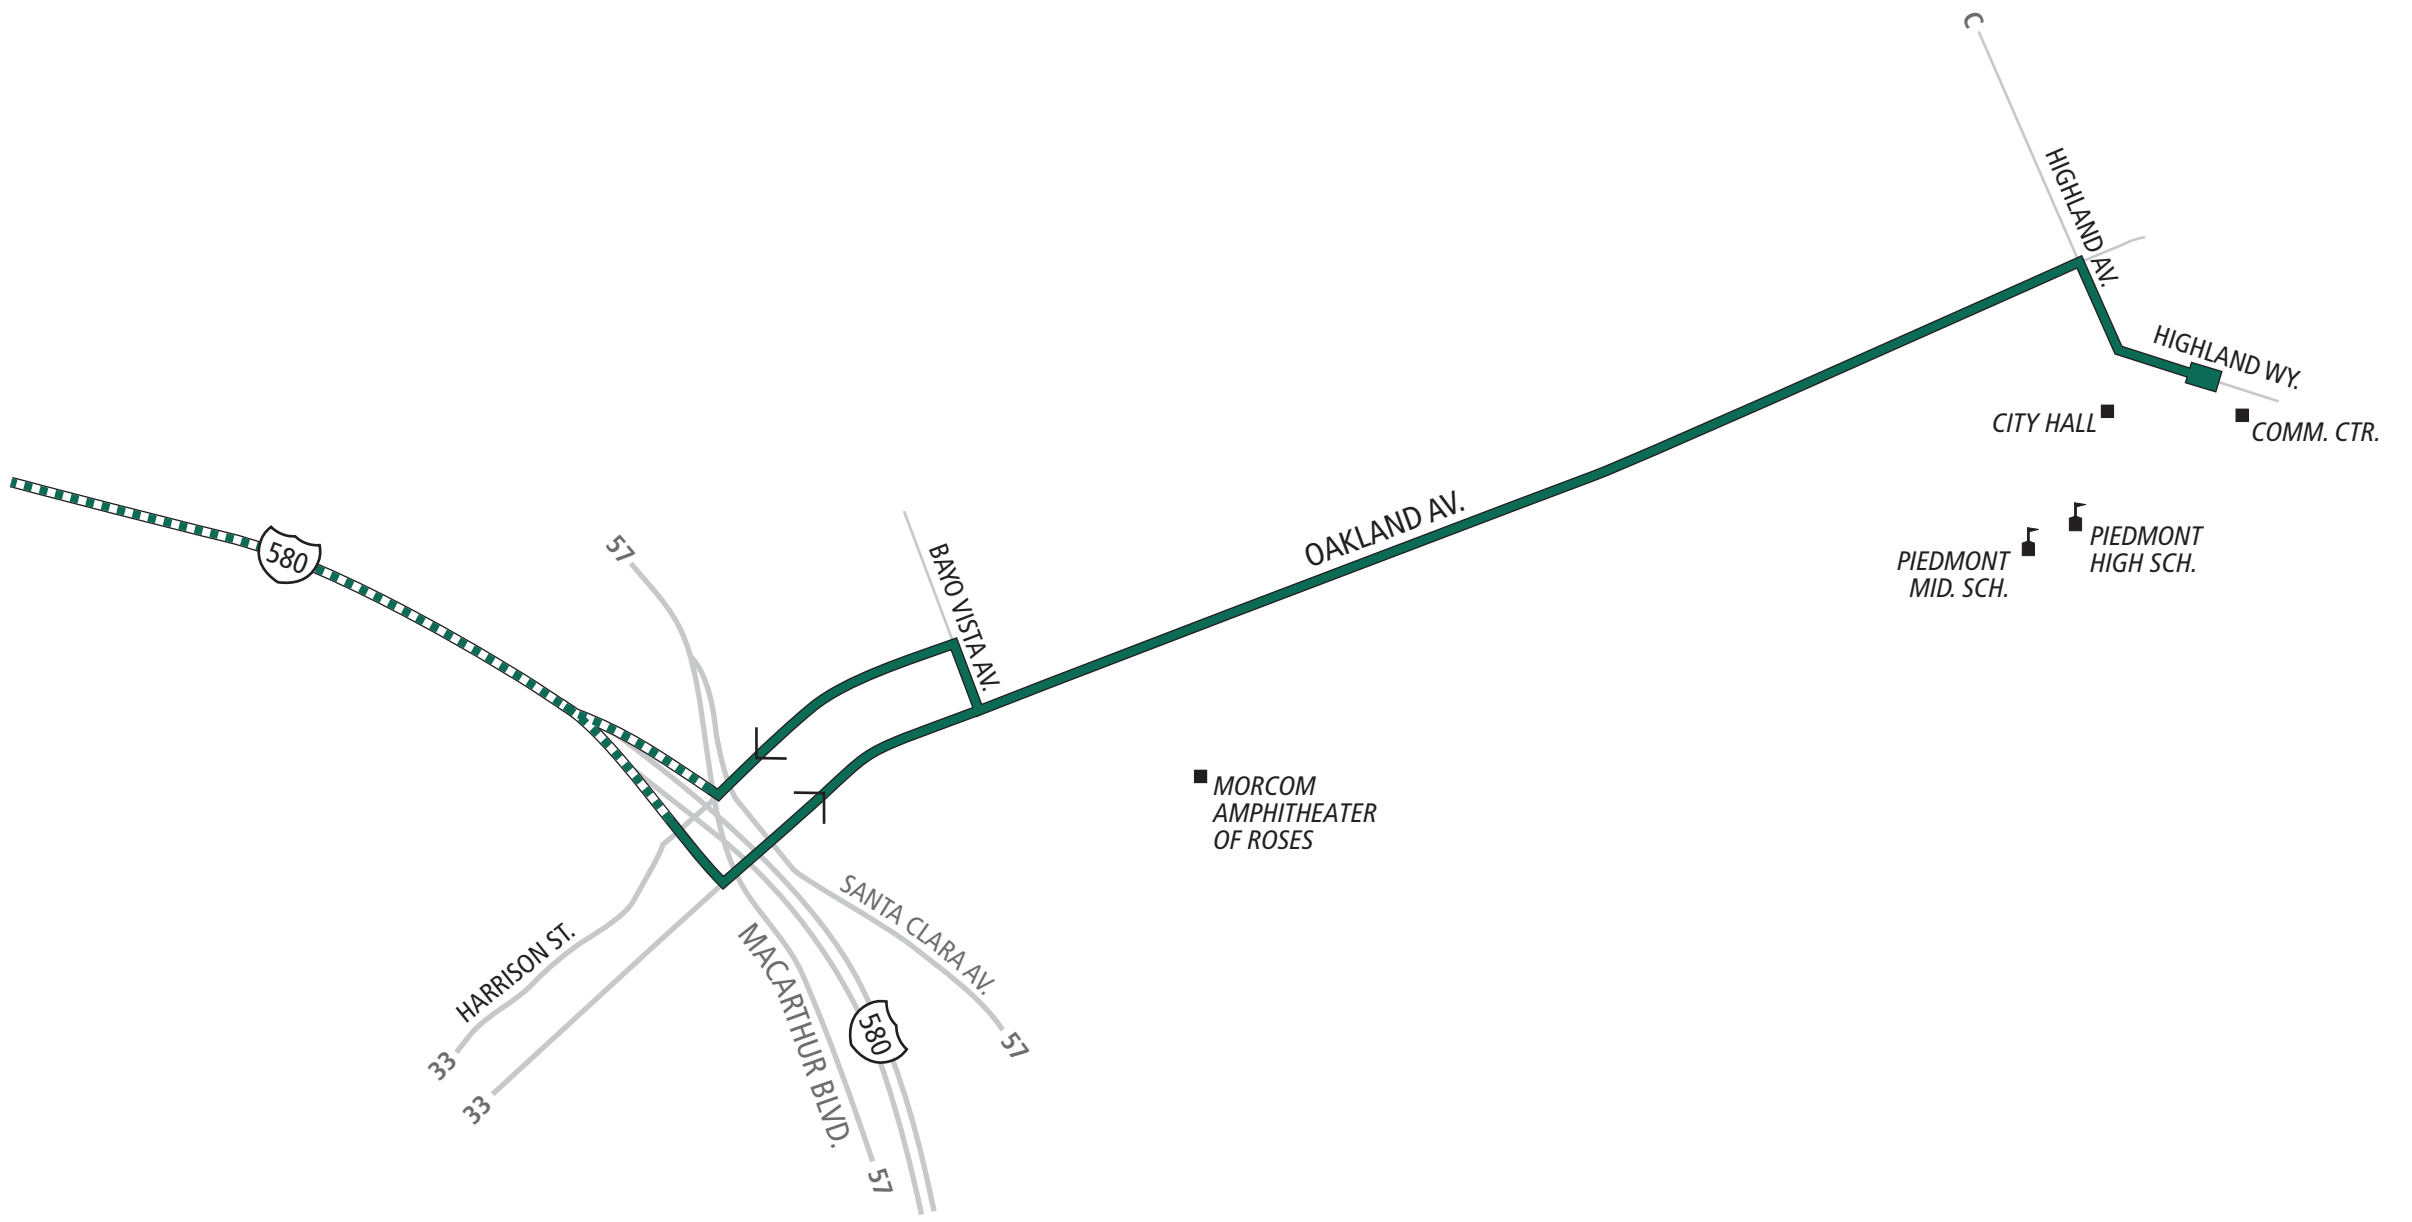

Line P

Piedmont

Oakland

*to San Francisco
Salesforce Transit Center
via freeway (no stops)*

- Line P
- Line P Service with No Stops