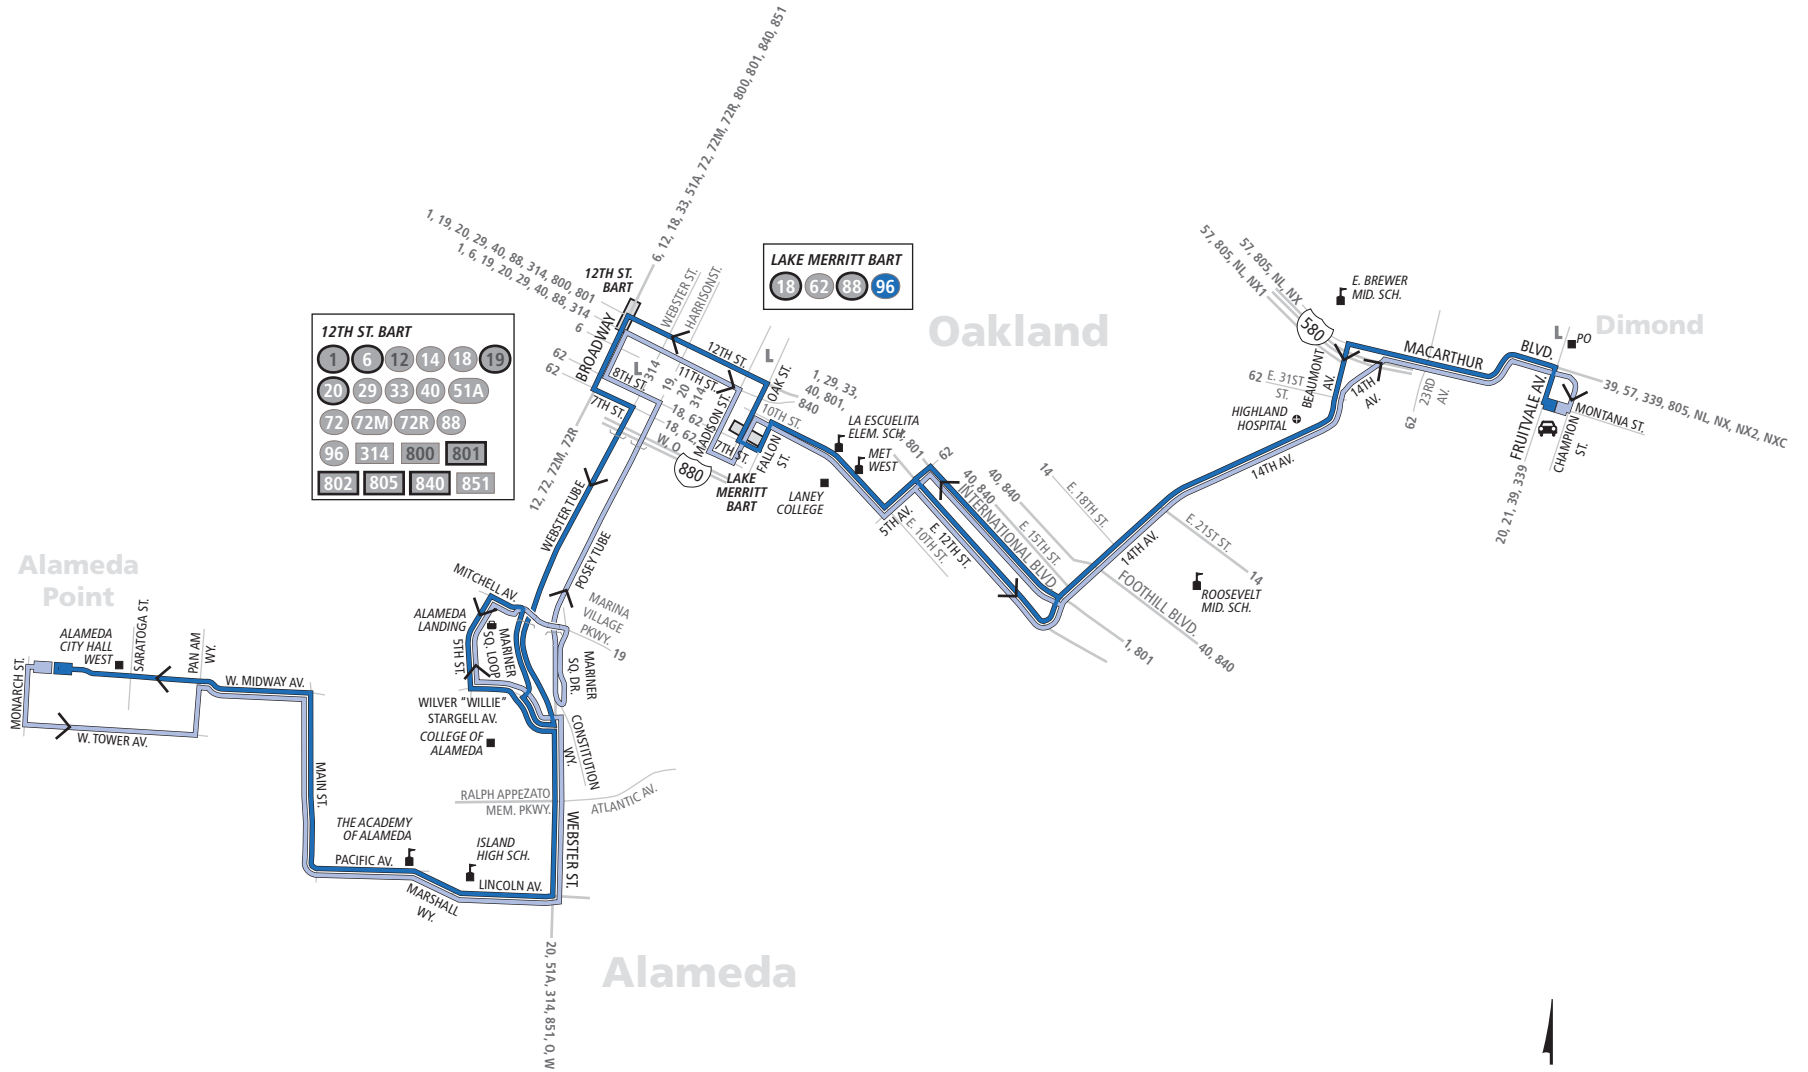

Line 96

12TH ST. BART

| | | | | | |
|-----|-----|-----|-----|-----|----|
| 1 | 6 | 12 | 14 | 18 | 19 |
| 20 | 29 | 33 | 40 | 51A | |
| 72 | 72M | 72R | 88 | | |
| 96 | 314 | 800 | 801 | | |
| 802 | 805 | 840 | 851 | | |

LAKE MERRITT BART

| | | | |
|----|----|----|----|
| 18 | 62 | 88 | 96 |
|----|----|----|----|

▬ Line 96 Service from Fruitvale to Alameda Point
▬ Line 96 Service from Alameda Point to Fruitvale