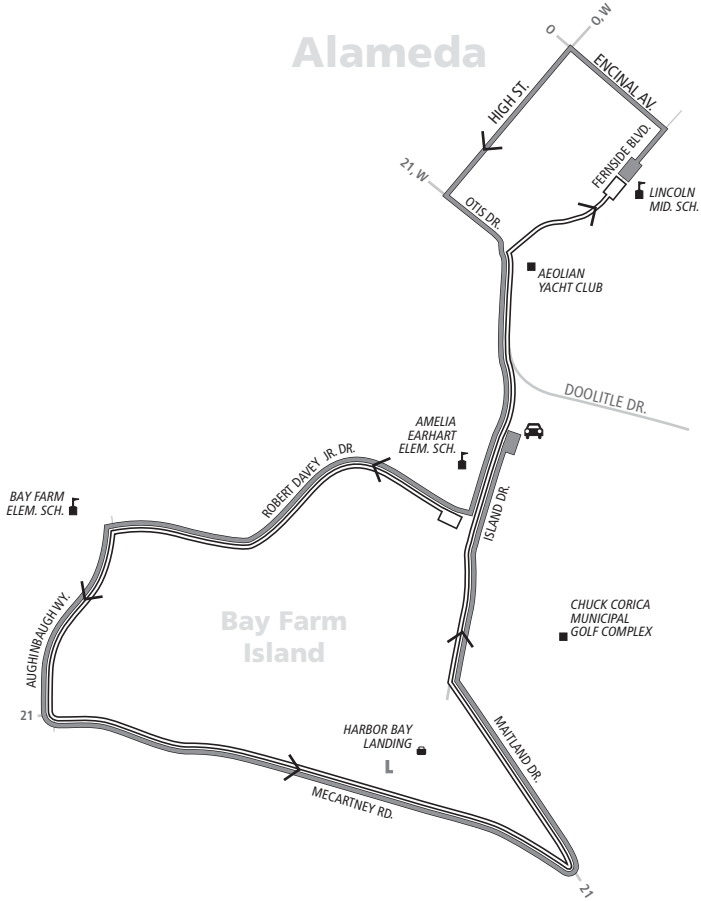

# Line 687

-  Line 687 Morning Service from Bay Farm Island to Lincoln Middle School
-  Line 687 Afternoon Service from Lincoln Middle School to Bay Farm Island