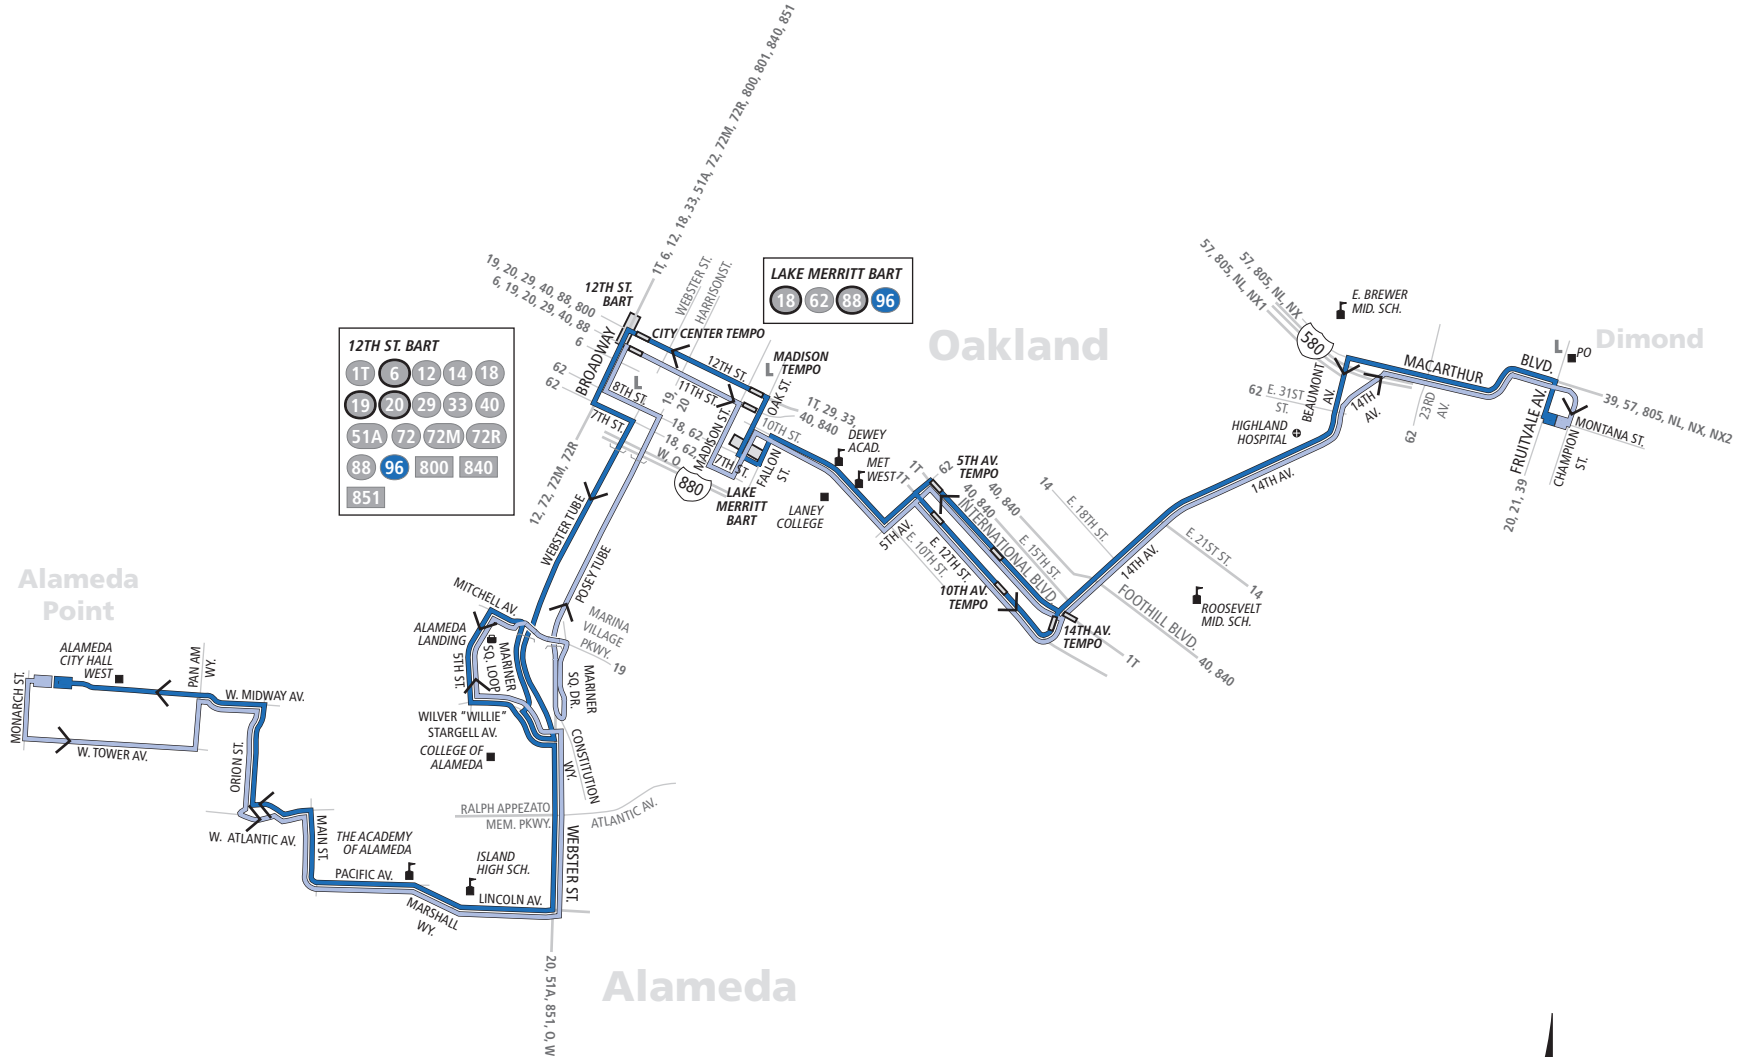

# Line 96

**12TH ST. BART**

1T	6	12	14	18
19	20	29	33	40
51A	72	72M	72R	
88	96	800	840	
851				

**LAKE MERRITT BART**

18	62	88	96
----	----	----	----

 Line 96 Service from Fruitvale to Alameda Point  
 Line 96 Service from Alameda Point to Fruitvale