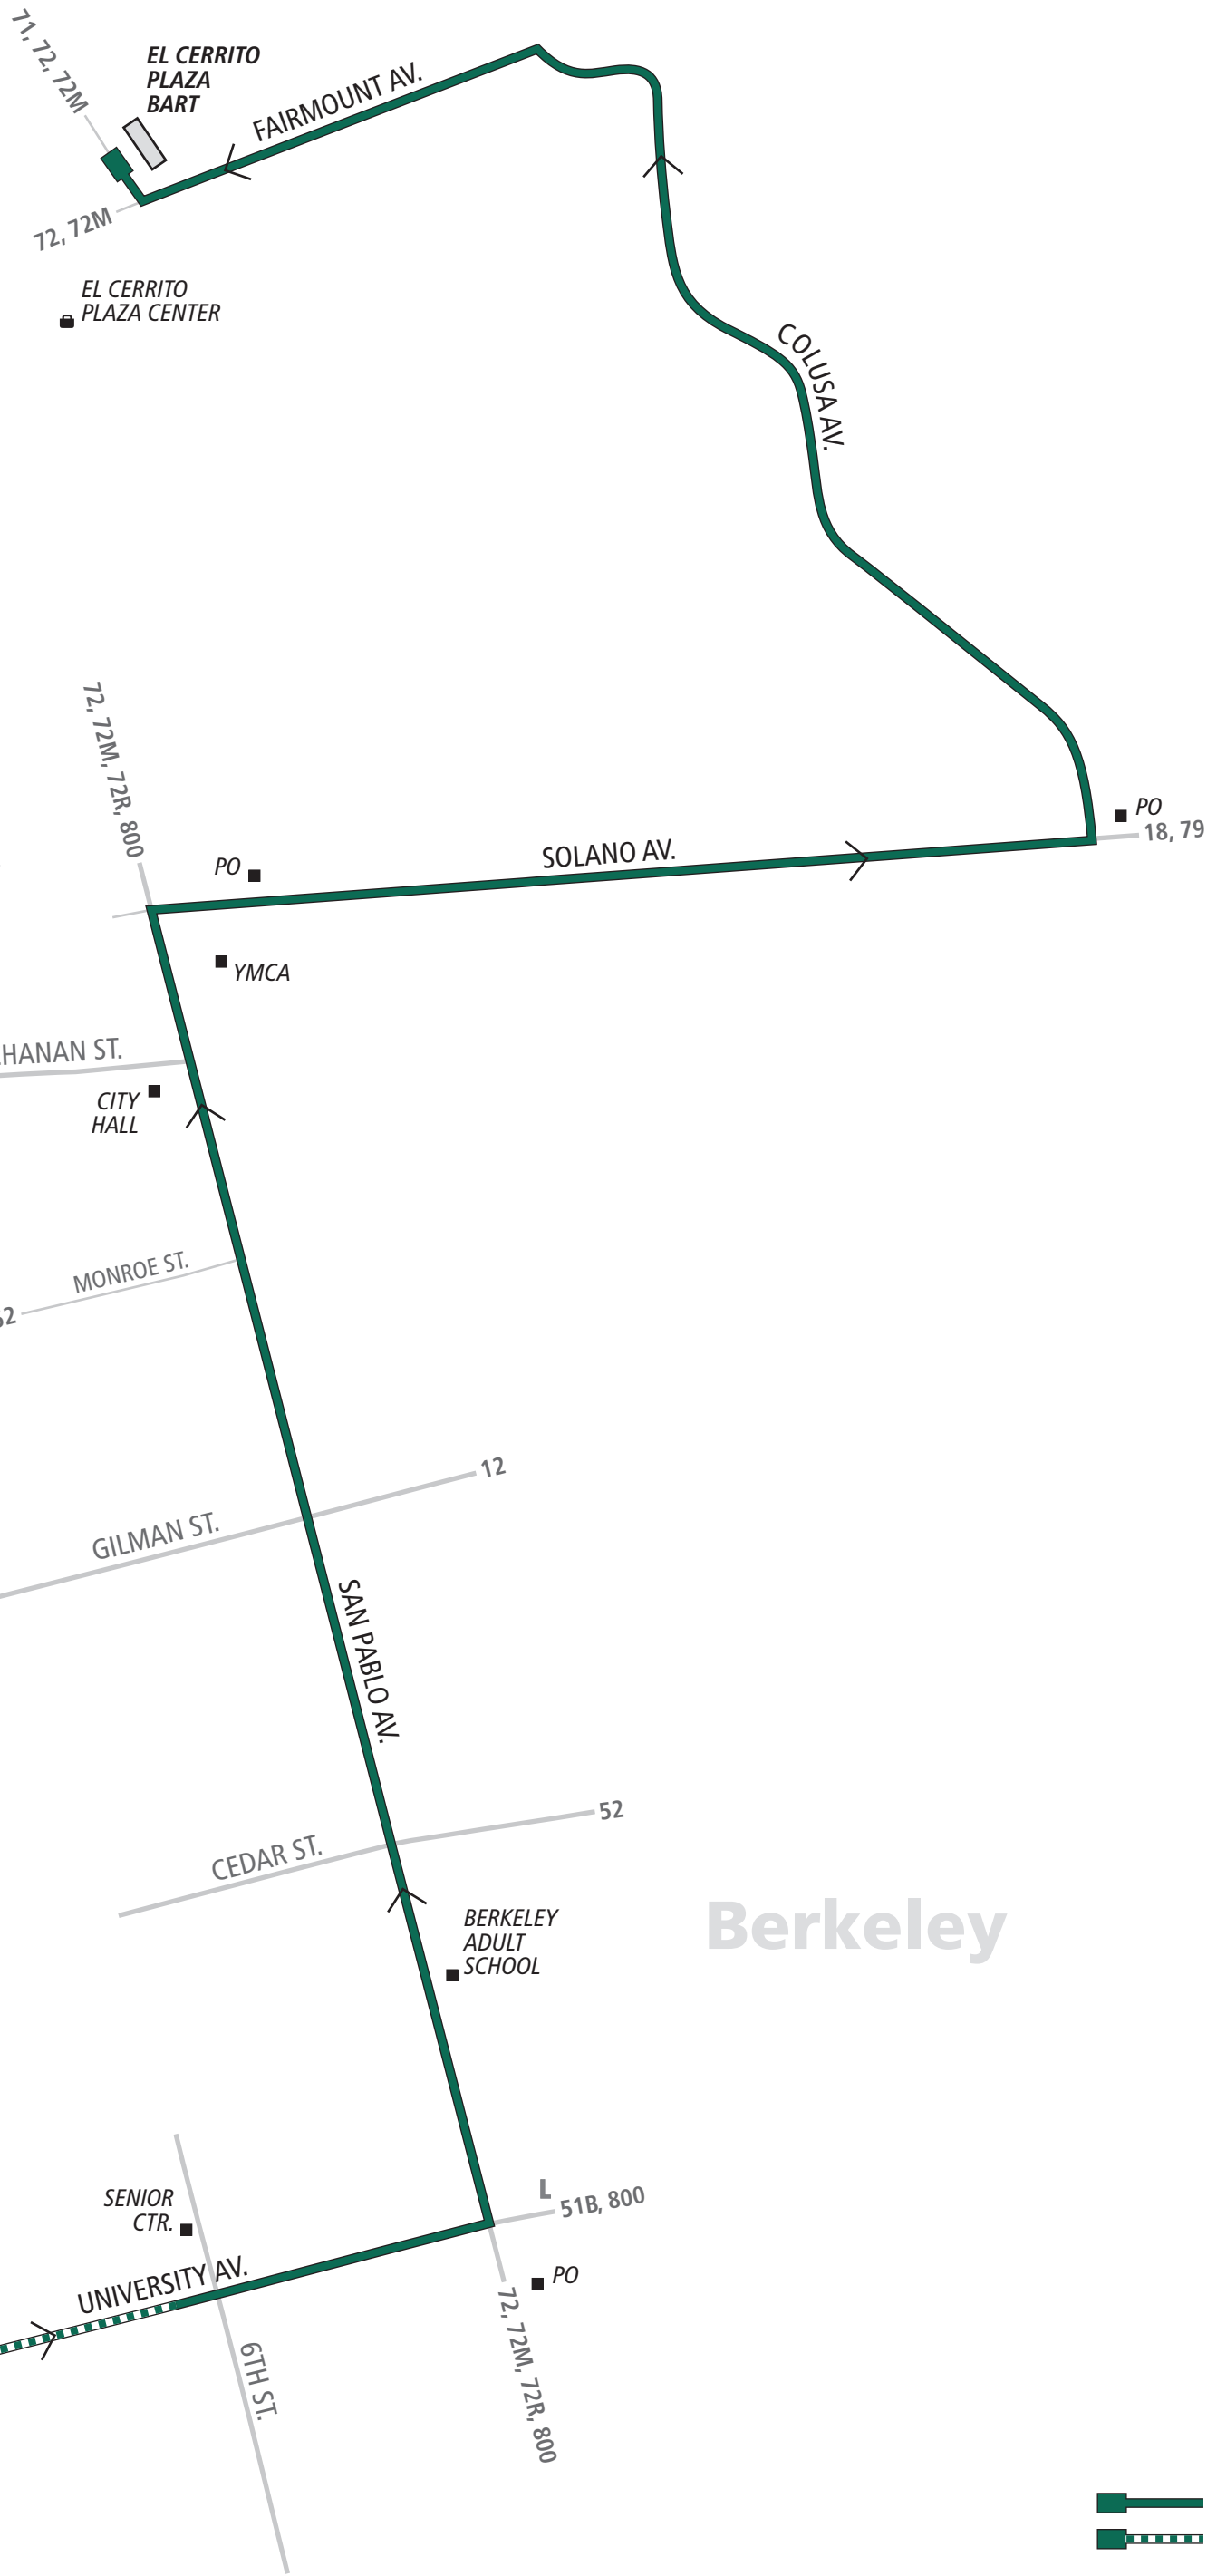

# Line G

## El Cerrito

EL CERRITO PLAZA BART

71 72 72M

79 G

from San Francisco  
Salesforce Transit Center  
via freeway (no stops)

- Line G
- Line G Service with No Stops

Line G will operate trips only from San Francisco to the East Bay. For details on this line, visit [actransit.org](http://actransit.org) or call 510-891-4777