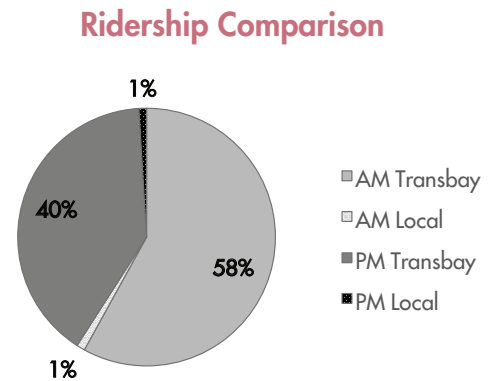

LINE FS

Solano Ave & Colusa Street to Transbay Terminal, San Francisco
via Shattuck Avenue / University Avenue

Ridership by Stop for AM and PM Boardings

Line Statistics	
Average Passengers per trip	40
Average stop spacing	986 feet
Population within 1/4 miles of route	23,728
Transbay Route Segment	10 miles
Local Route Segment	3 miles
Peak Frequency	20 minutes