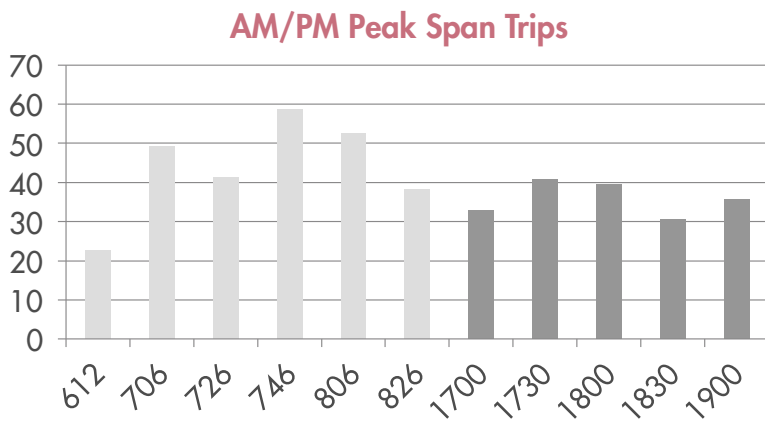

LINE FS

Solano Ave & Colusa Street to Transbay Terminal, San Francisco
via Shattuck Avenue / University Avenue

Ridership by Stop for AM and PM Boardings

Line Statistics	
Average Passengers per trip	40
Average stop spacing	986 feet
Population within 1/4 miles of route	23,728
Transbay Route Segment	10 miles
Local Route Segment	3 miles
Peak Frequency	20 minutes