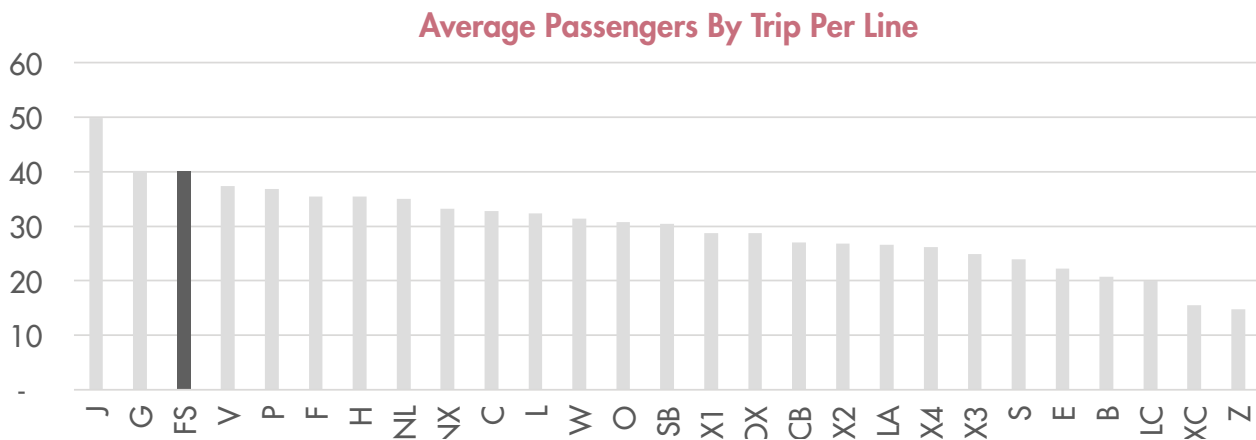

LINE FS

Solano Ave & Colusa Street to Transbay Terminal, San Francisco
via Shattuck Avenue / University Avenue

Ridership by Stop for AM and PM Boardings

Line Statistics	
Average Passengers per trip	40
Average stop spacing	986 feet
Population within 1/4 miles of route	23,728
Transbay Route Segment	10 miles
Local Route Segment	3 miles
Peak Frequency	20 minutes