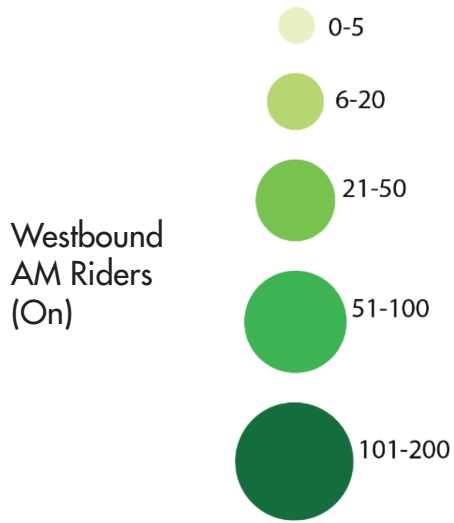

LINE FS

Solano Ave & Colusa Street to Transbay Terminal, San Francisco
via Shattuck Avenue / University Avenue

Ridership by Stop for AM and PM Boardings

Line Statistics	
Average Passengers per trip	40
Average stop spacing	986 feet
Population within 1/4 miles of route	23,728
Transbay Route Segment	10 miles
Local Route Segment	3 miles
Peak Frequency	20 minutes