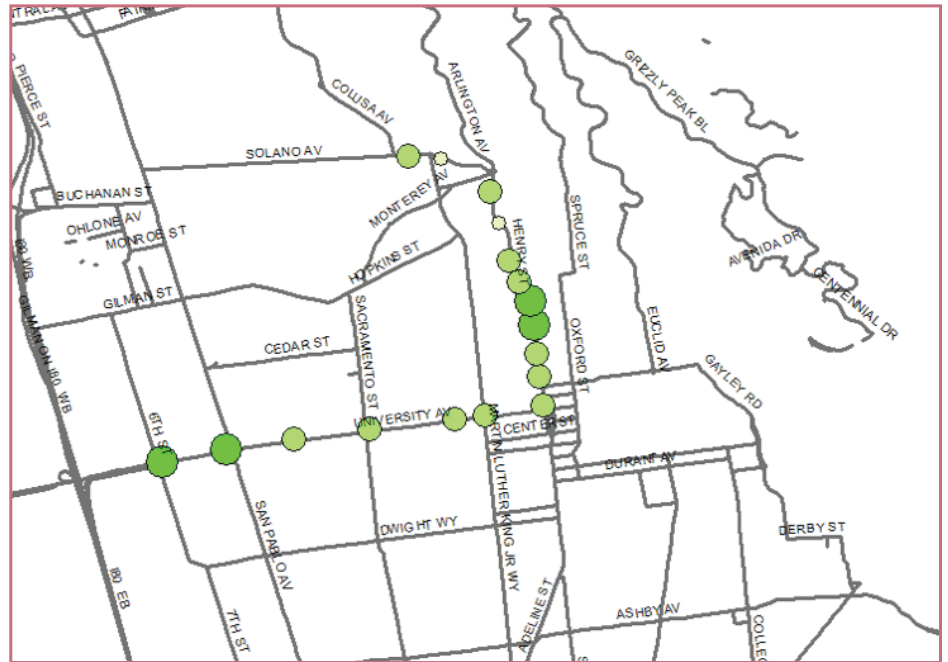

LINE FS

Solano Ave & Colusa Street to Transbay Terminal, San Francisco
via Shattuck Avenue / University Avenue

Ridership by Stop for AM and PM Boardings

Line Statistics	
Average Passengers per trip	40
Average stop spacing	986 feet
Population within 1/4 miles of route	23,728
Transbay Route Segment	10 miles
Local Route Segment	3 miles
Peak Frequency	20 minutes