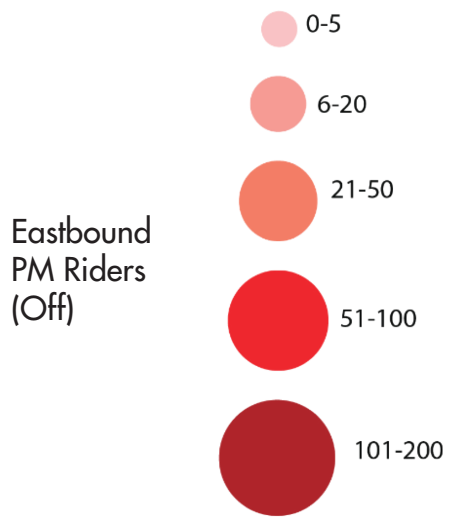

LINE FS

Solano Ave & Colusa Street to Transbay Terminal, San Francisco
via Shattuck Avenue / University Avenue

Ridership by Stop for AM and PM Boardings

Line Statistics	
Average Passengers per trip	40
Average stop spacing	986 feet
Population within 1/4 miles of route	23,728
Transbay Route Segment	10 miles
Local Route Segment	3 miles
Peak Frequency	20 minutes