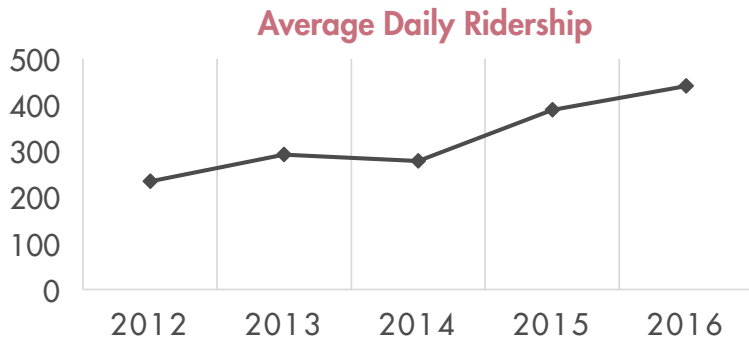

LINE FS

Solano Ave & Colusa Street to Transbay Terminal, San Francisco
via Shattuck Avenue / University Avenue

Ridership by Stop for AM and PM Boardings

Line Statistics	
Average Passengers per trip	40
Average stop spacing	986 feet
Population within 1/4 miles of route	23,728
Transbay Route Segment	10 miles
Local Route Segment	3 miles
Peak Frequency	20 minutes