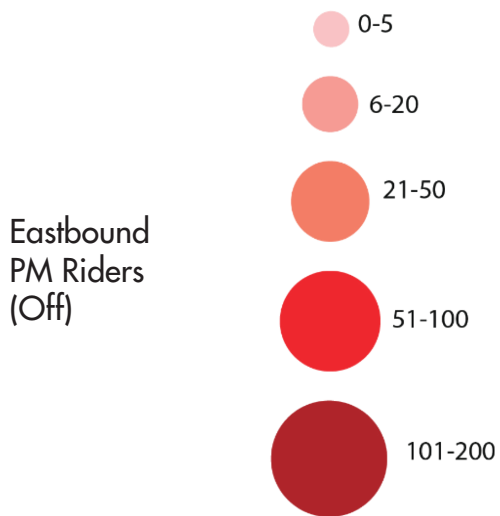

# LINE Z

Transbay Terminal, SF to San Pablo Ave. & Marin Ave., Albany  
 via Christie St. / Hollis St. / Sixth St.  
 (Continues to Buchanan St. & Pierce St. during the morning)

## Ridership by Stop for AM and PM Boardings

### Average Daily Ridership

Line Statistics	
Average Passengers per trip	15 riders
Average stop spacing	817 feet
Population within 1/4 miles of route	13,053
Transbay Route Segment	8 miles
Local Route Segment	4 miles
Peak Frequency	60 minutes

### Ridership Comparison