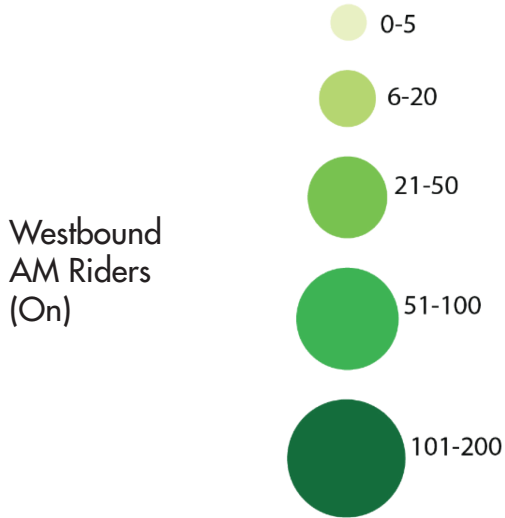

# LINE Z

Transbay Terminal, SF to San Pablo Ave. & Marin Ave., Albany  
 via Christie St. / Hollis St. / Sixth St.  
 (Continues to Buchanan St. & Pierce St. during the morning)

## Ridership by Stop for AM and PM Boardings

### Average Daily Ridership

Line Statistics	
Average Passengers per trip	15 riders
Average stop spacing	817 feet
Population within 1/4 miles of route	13,053
Transbay Route Segment	8 miles
Local Route Segment	4 miles
Peak Frequency	60 minutes

### Ridership Comparison