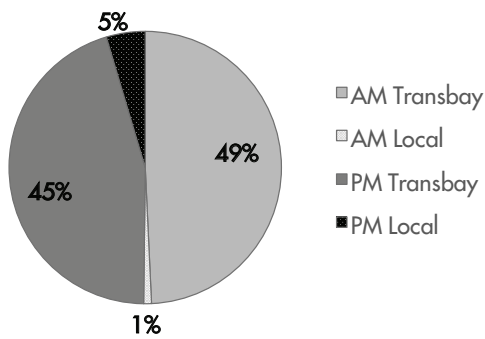

Ridership Comparison