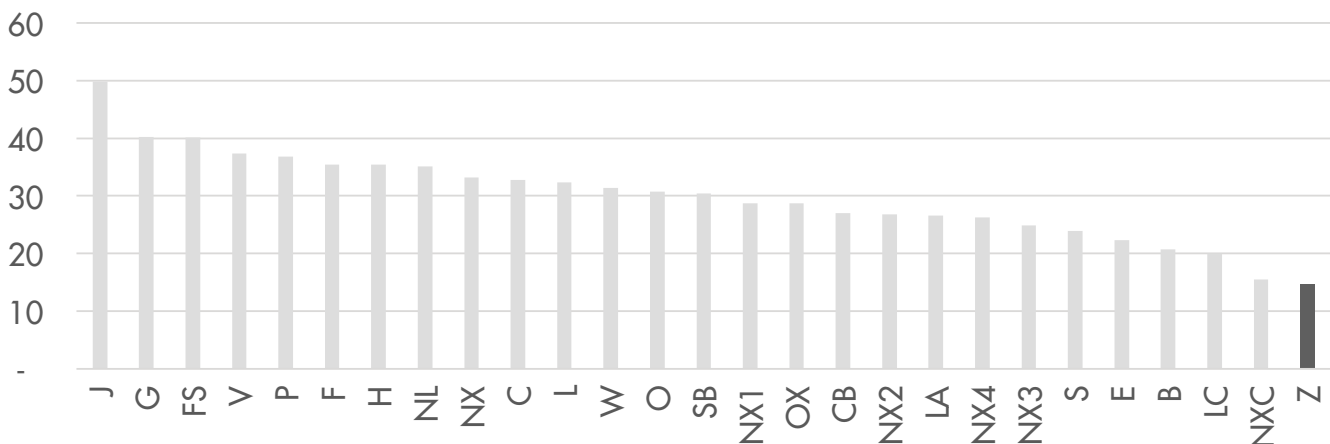

Average Passengers By Trip Per Line

QUESTIONS OR COMMENTS? PLEASE SEND THEM TO PLANNING@ACTRANSIT.ORG

(510) 891-5470 / Free language assistance / Asistencia gratis en su idioma / 免費語言協助 / Libreng tulong para sa wika / Hỗ trợ giúp thông dịch miễn phí / 무료언어지원 / मुफ्त भाषा सहायता / کمک های زبان رایگان / 無料の言語支援 / مساعدة لغوية مجانية / Assistència linguagem livre / පහදුපාසාහාදීමයිසලිසලදීම / Бесплатная помощь переводчиков / បំនិពន្ធគោរព្រហ្មទេសាភិបាល / மத்சுத உதவி / Assistance linguistique gratuite