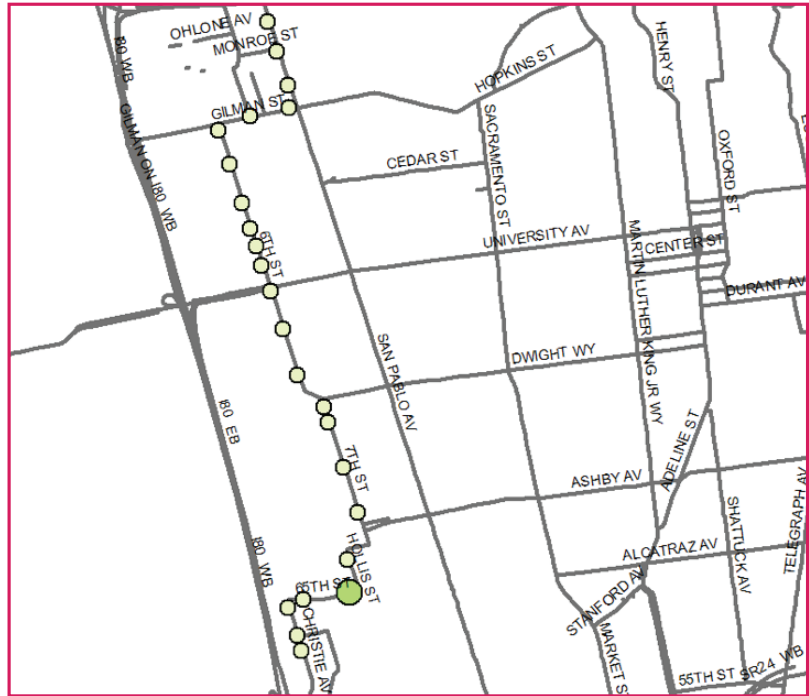

# LINE Z

Transbay Terminal, SF to San Pablo Ave. & Marin Ave., Albany  
 via Christie St. / Hollis St. / Sixth St.  
 (Continues to Buchanan St. & Pierce St. during the morning)

## Ridership by Stop for AM and PM Boardings

### Average Daily Ridership

Line Statistics	
Average Passengers per trip	15 riders
Average stop spacing	817 feet
Population within 1/4 miles of route	13,053
Transbay Route Segment	8 miles
Local Route Segment	4 miles
Peak Frequency	60 minutes

### Ridership Comparison