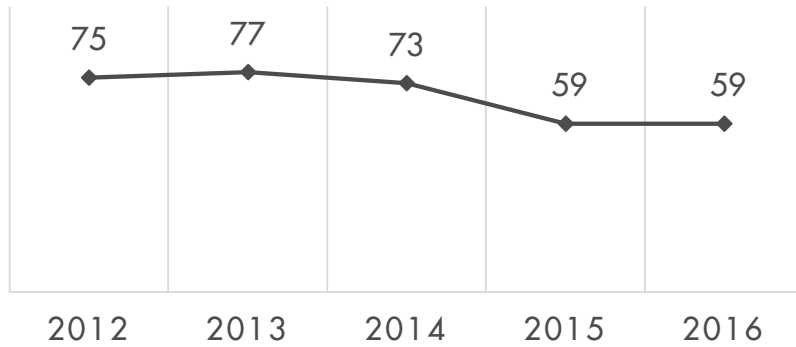

Average Daily Ridership

Line Statistics	
Average Passengers per trip	15 riders
Average stop spacing	817 feet
Population within 1/4 miles of route	13,053
Transbay Route Segment	8 miles
Local Route Segment	4 miles
Peak Frequency	60 minutes