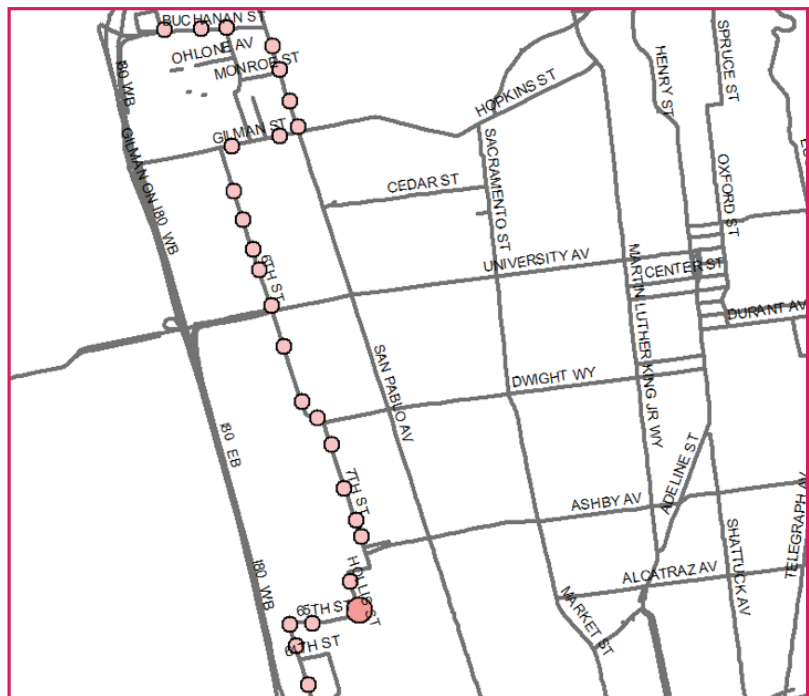

# LINE Z

Transbay Terminal, SF to San Pablo Ave. & Marin Ave., Albany  
 via Christie St. / Hollis St. / Sixth St.  
 (Continues to Buchanan St. & Pierce St. during the morning)

## Ridership by Stop for AM and PM Boardings

### Average Daily Ridership

Line Statistics	
Average Passengers per trip	15 riders
Average stop spacing	817 feet
Population within 1/4 miles of route	13,053
Transbay Route Segment	8 miles
Local Route Segment	4 miles
Peak Frequency	60 minutes

### Ridership Comparison